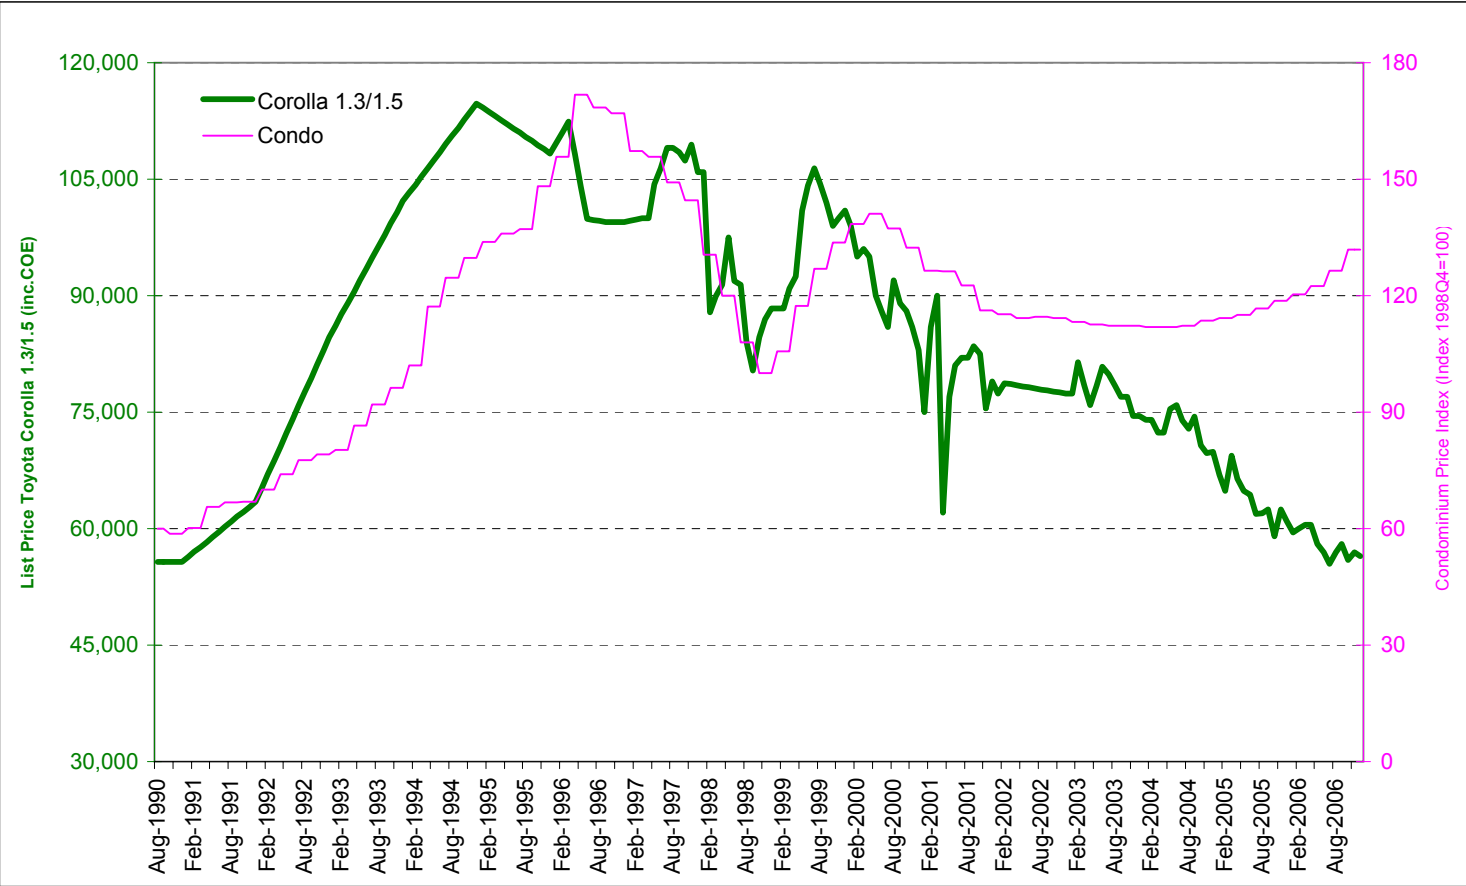

**Price of a Typical Mid-Range Car (Toyota Corolla 1.5) versus Property Price Index of Non Landed Property**

Data Source: List Price of Cars from Motor Traders Association, Property Price Index from Urban Redevelopment Authority.