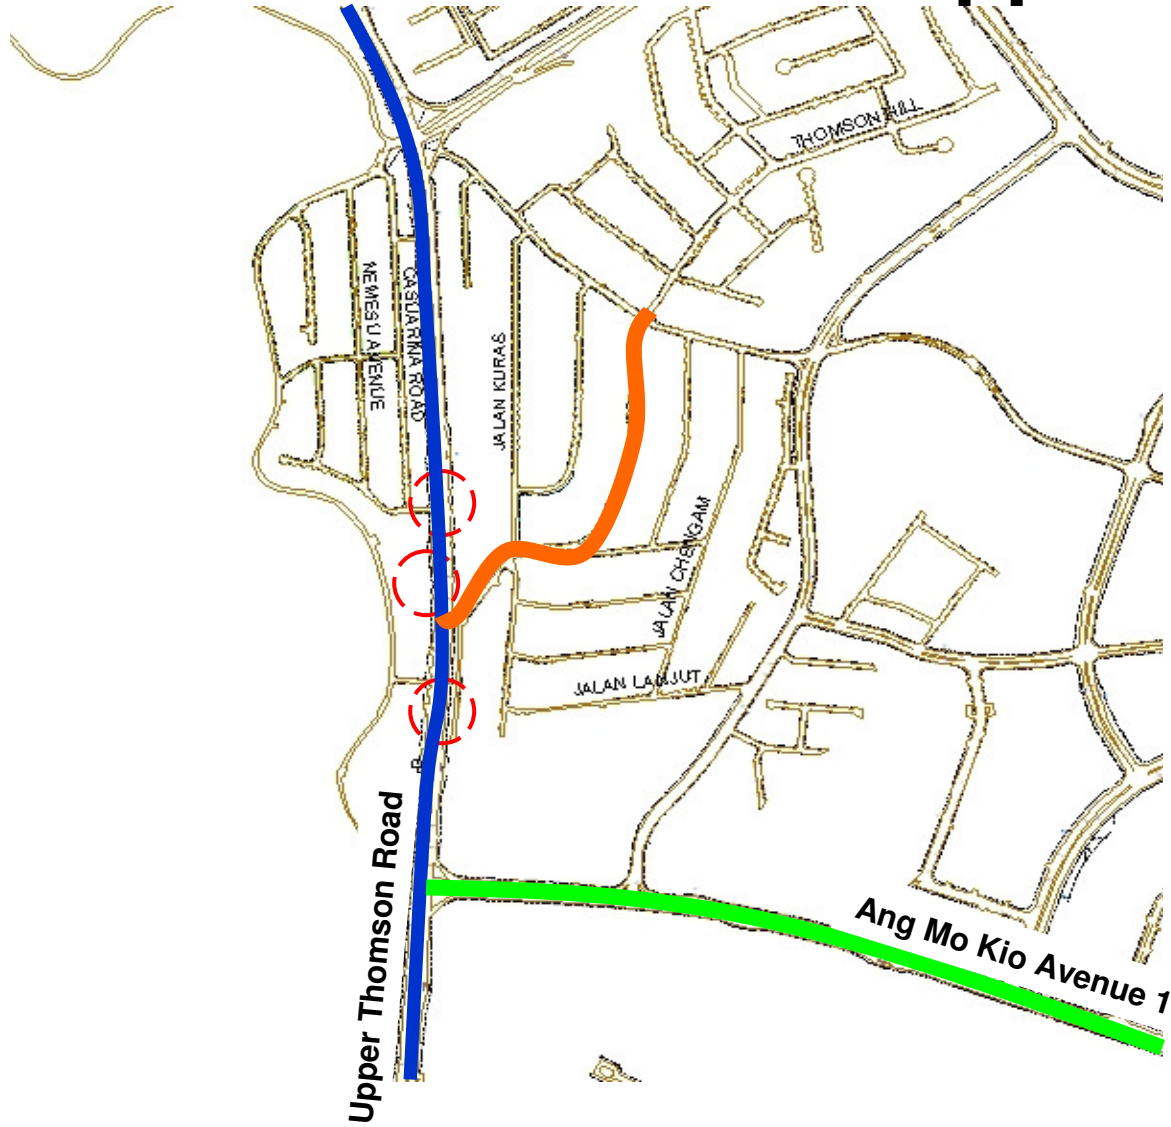

Extension of Mandatory Give Way to Buses Scheme to Upper Thomson Road

Legend :

-  Upper Thomson Road
-  Jalan Leban
-  Ang Mo Kio Ave 1
-  Bus bays where scheme will be extended to