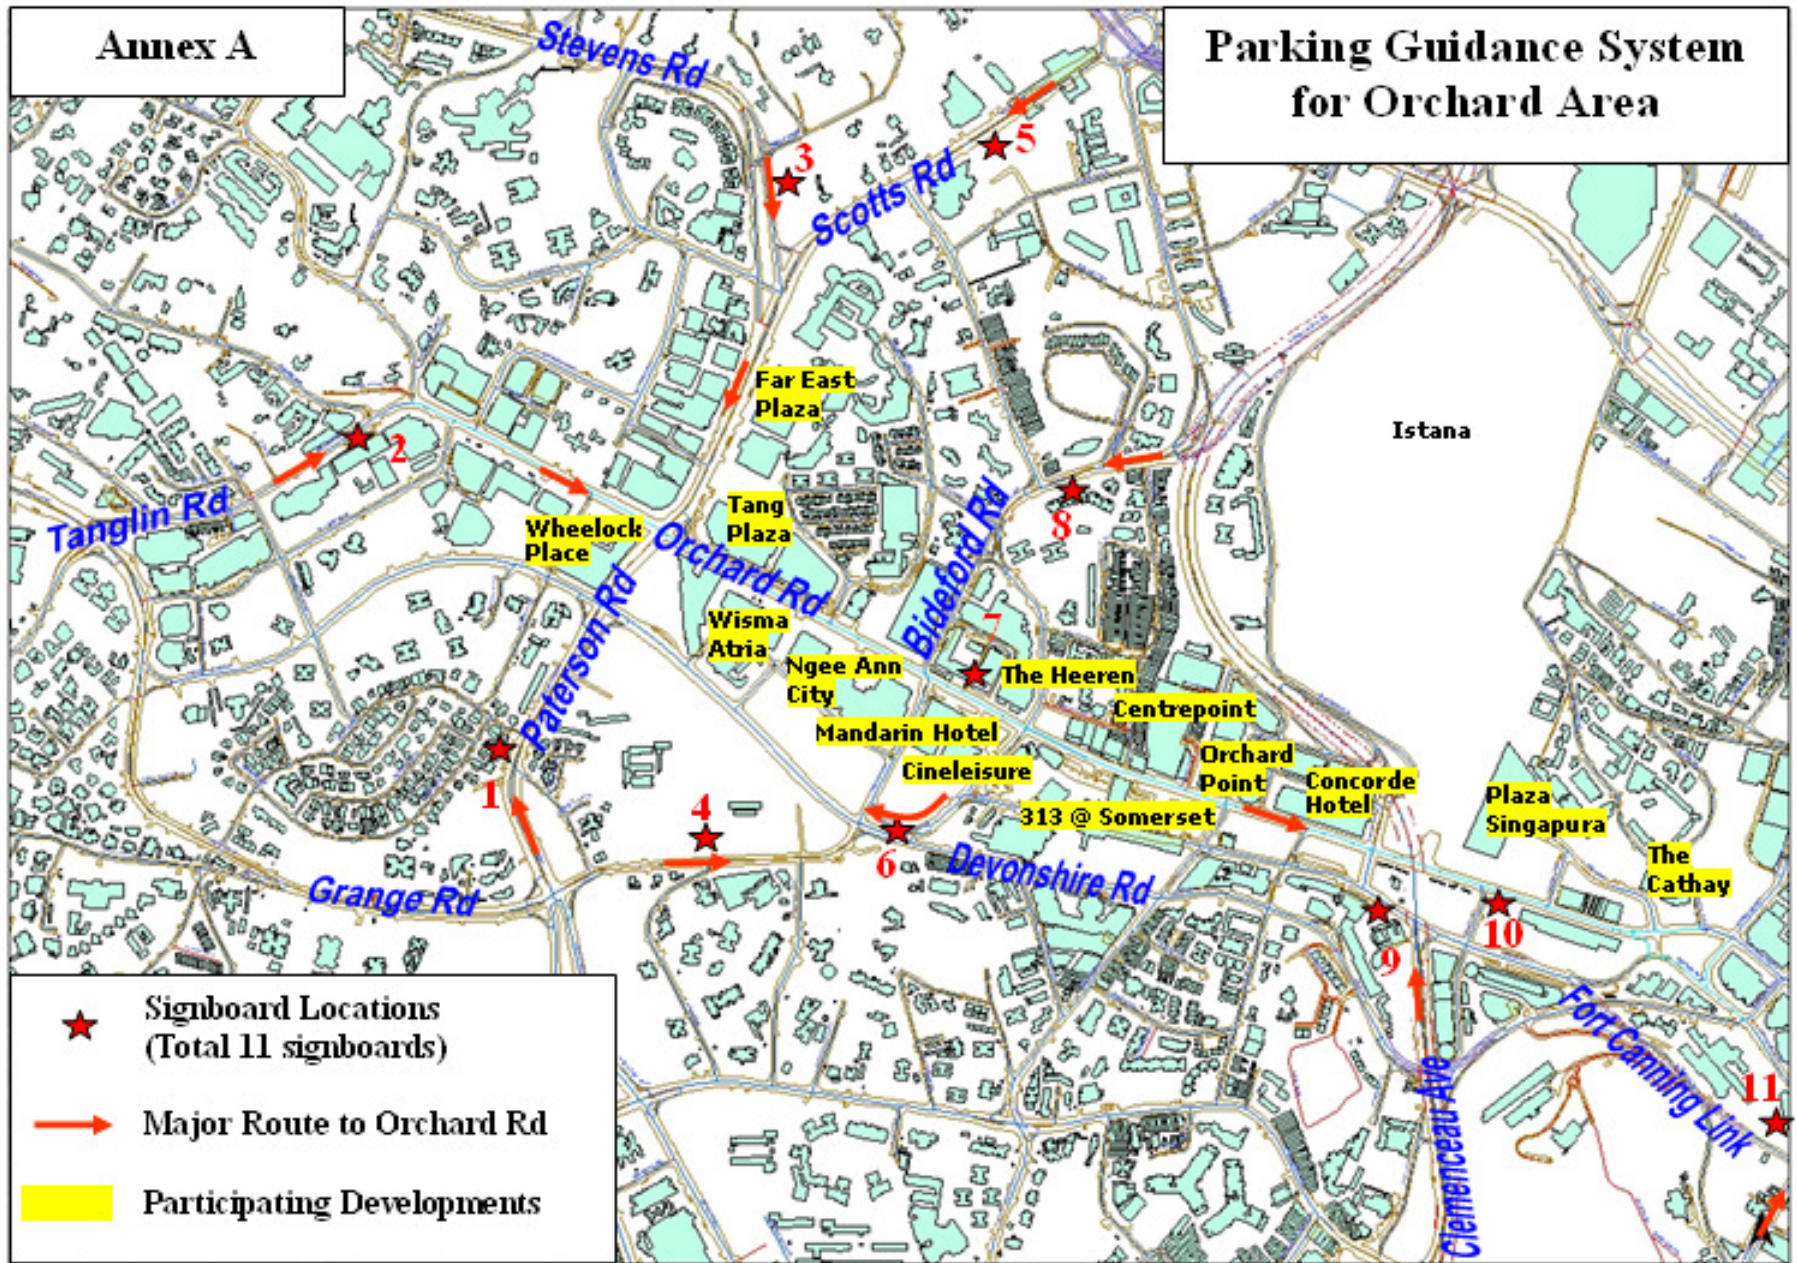

Annex A

Parking Guidance System for Orchard Area

Annex A

Locations of PGS Signboards

- 1 → Paterson Rd / Paterson Hill
- 2 → Tanglin Rd (in front of Tanglin Shopping Center)
- 3 → Stevens Rd
- 4 → Grange Rd
- 5 → Scotts Rd
- 6 → Grange Rd / Orchard Blvd
- 7 → Orchard Rd (In front of PARK HOTEL)
- 8 → Cairnhill Rd
- 9 → Clemenceau Ave at Buyong Rd
- 10 → Orchard Rd/Penang Lane (Diagonally opposite Plaza Singapura)
- 11 → Armenian St/Stamford Rd/Fort Canning Tunnel