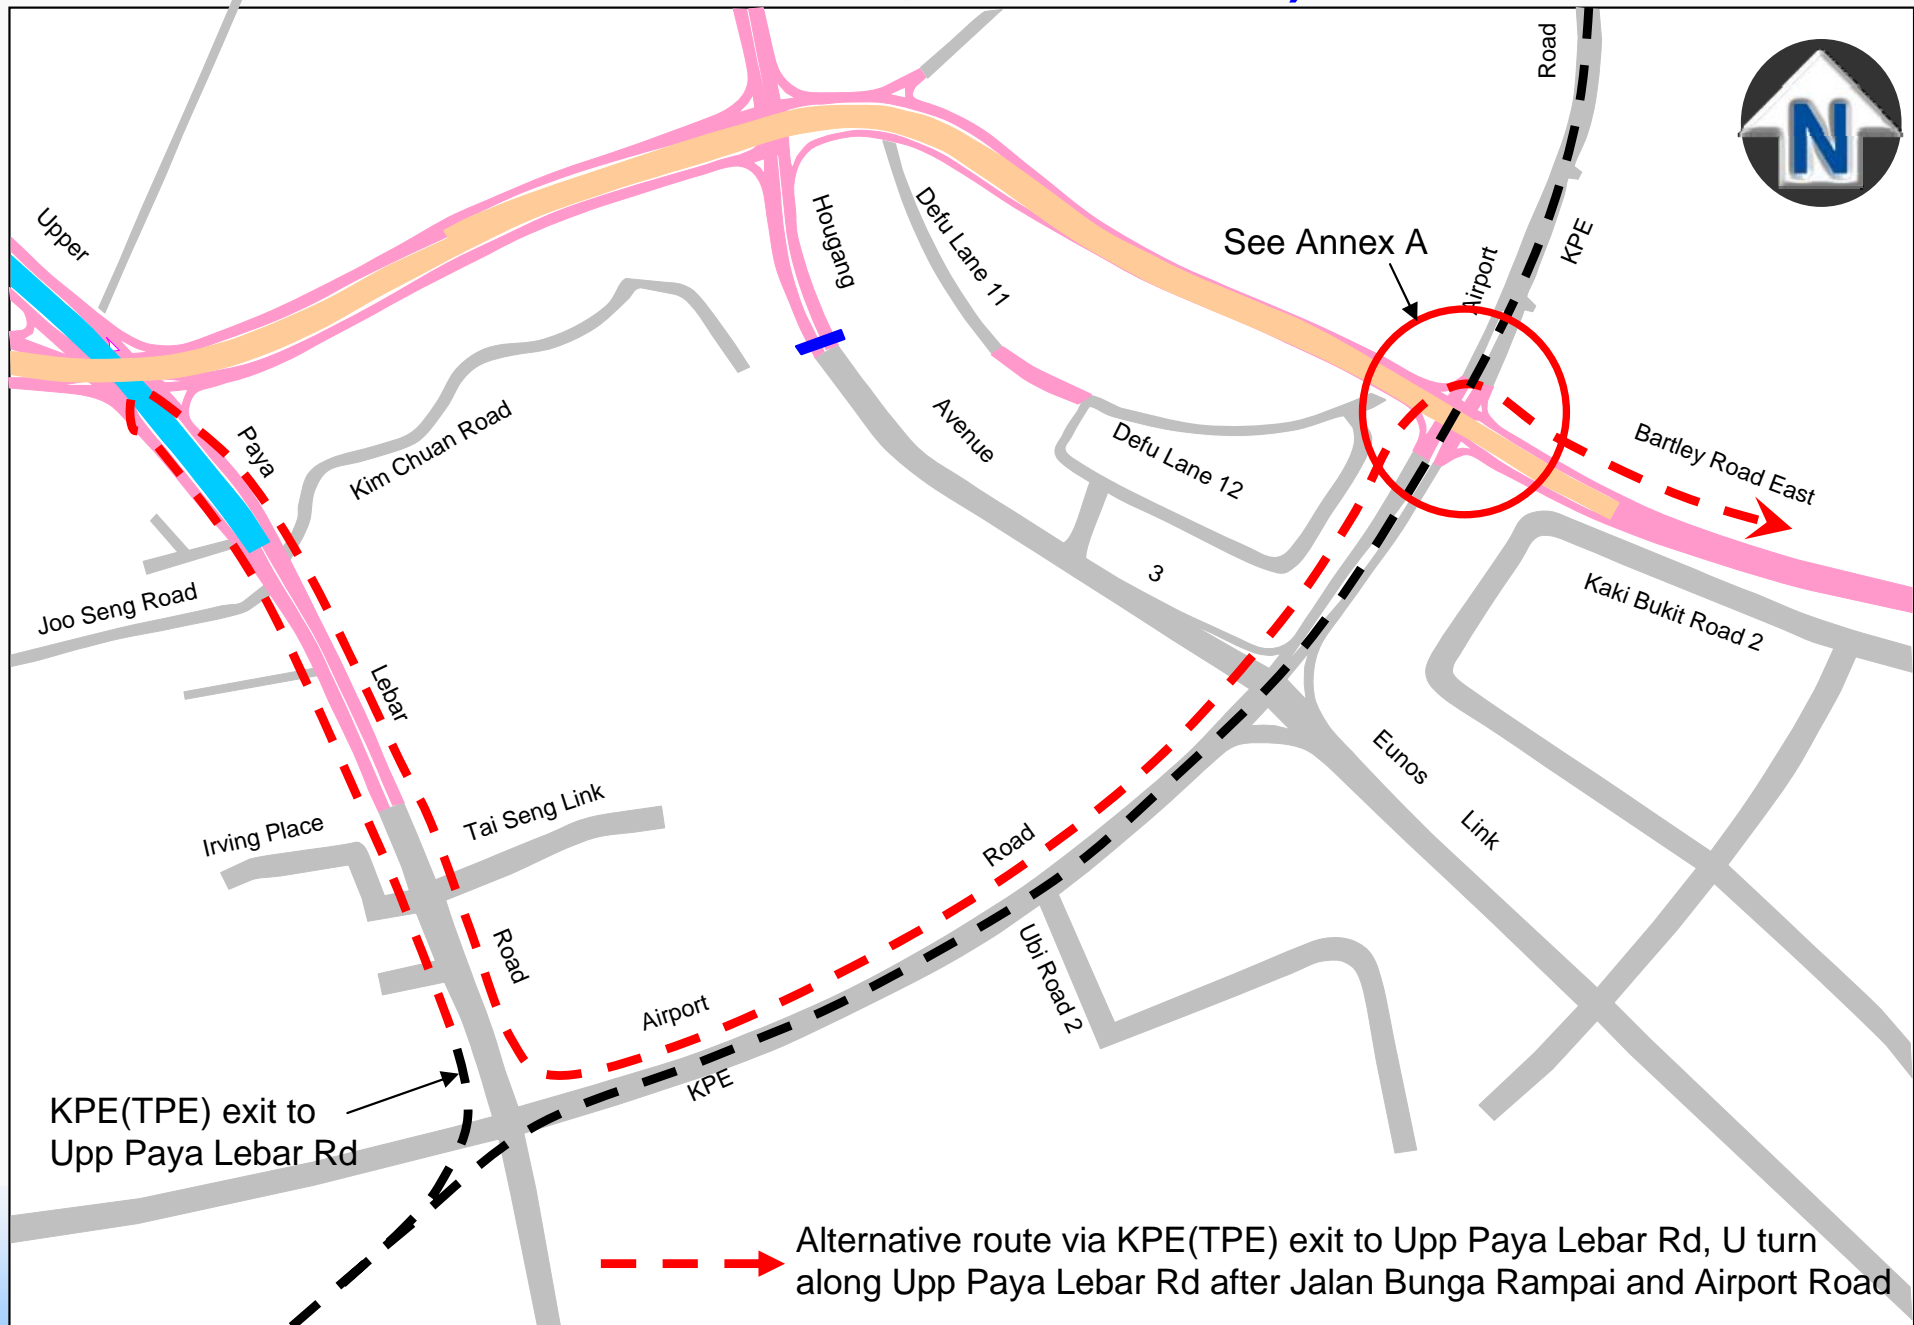

# Closure of KPE (TPE) exit to Bartley Road East (from 24 Feb 2009 to 28 Feb 2009, 12am to 5am)

# Annex A - Closure of Airport Road / Bartley Road East Junction