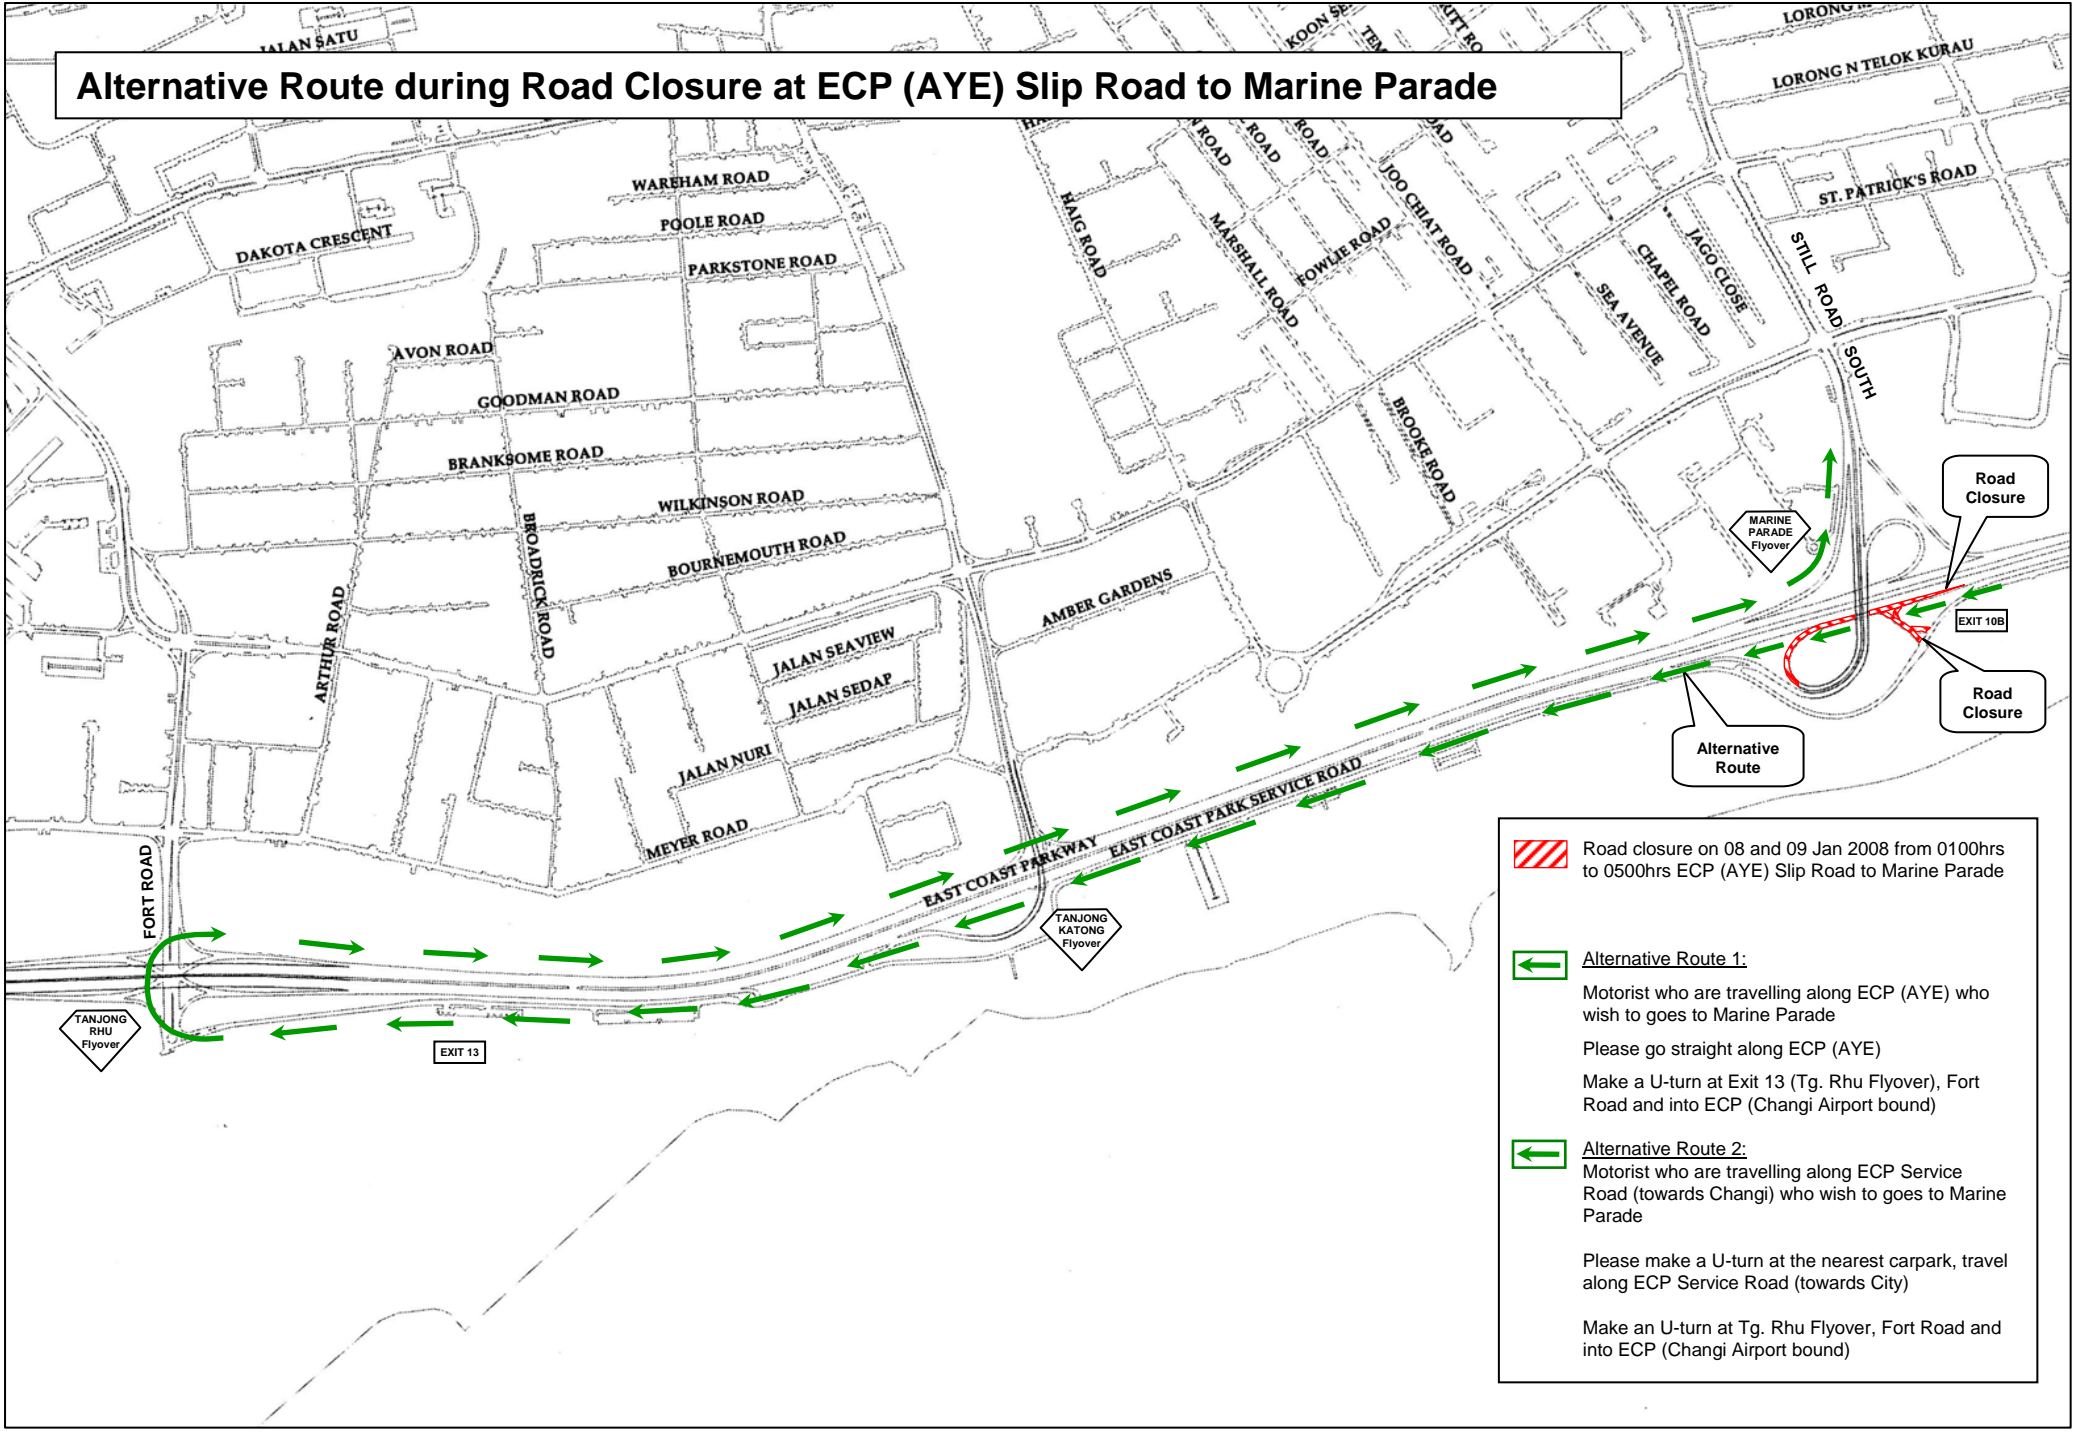

Alternative Route during Road Closure at ECP (AYE) Slip Road to Marine Parade

 Road closure on 08 and 09 Jan 2008 from 0100hrs to 0500hrs ECP (AYE) Slip Road to Marine Parade

 **Alternative Route 1:**
 Motorist who are travelling along ECP (AYE) who wish to go to Marine Parade
 Please go straight along ECP (AYE)
 Make a U-turn at Exit 13 (Tg. Rhu Flyover), Fort Road and into ECP (Changi Airport bound)

 **Alternative Route 2:**
 Motorist who are travelling along ECP Service Road (towards Changi) who wish to go to Marine Parade
 Please make a U-turn at the nearest carpark, travel along ECP Service Road (towards City)
 Make an U-turn at Tg. Rhu Flyover, Fort Road and into ECP (Changi Airport bound)