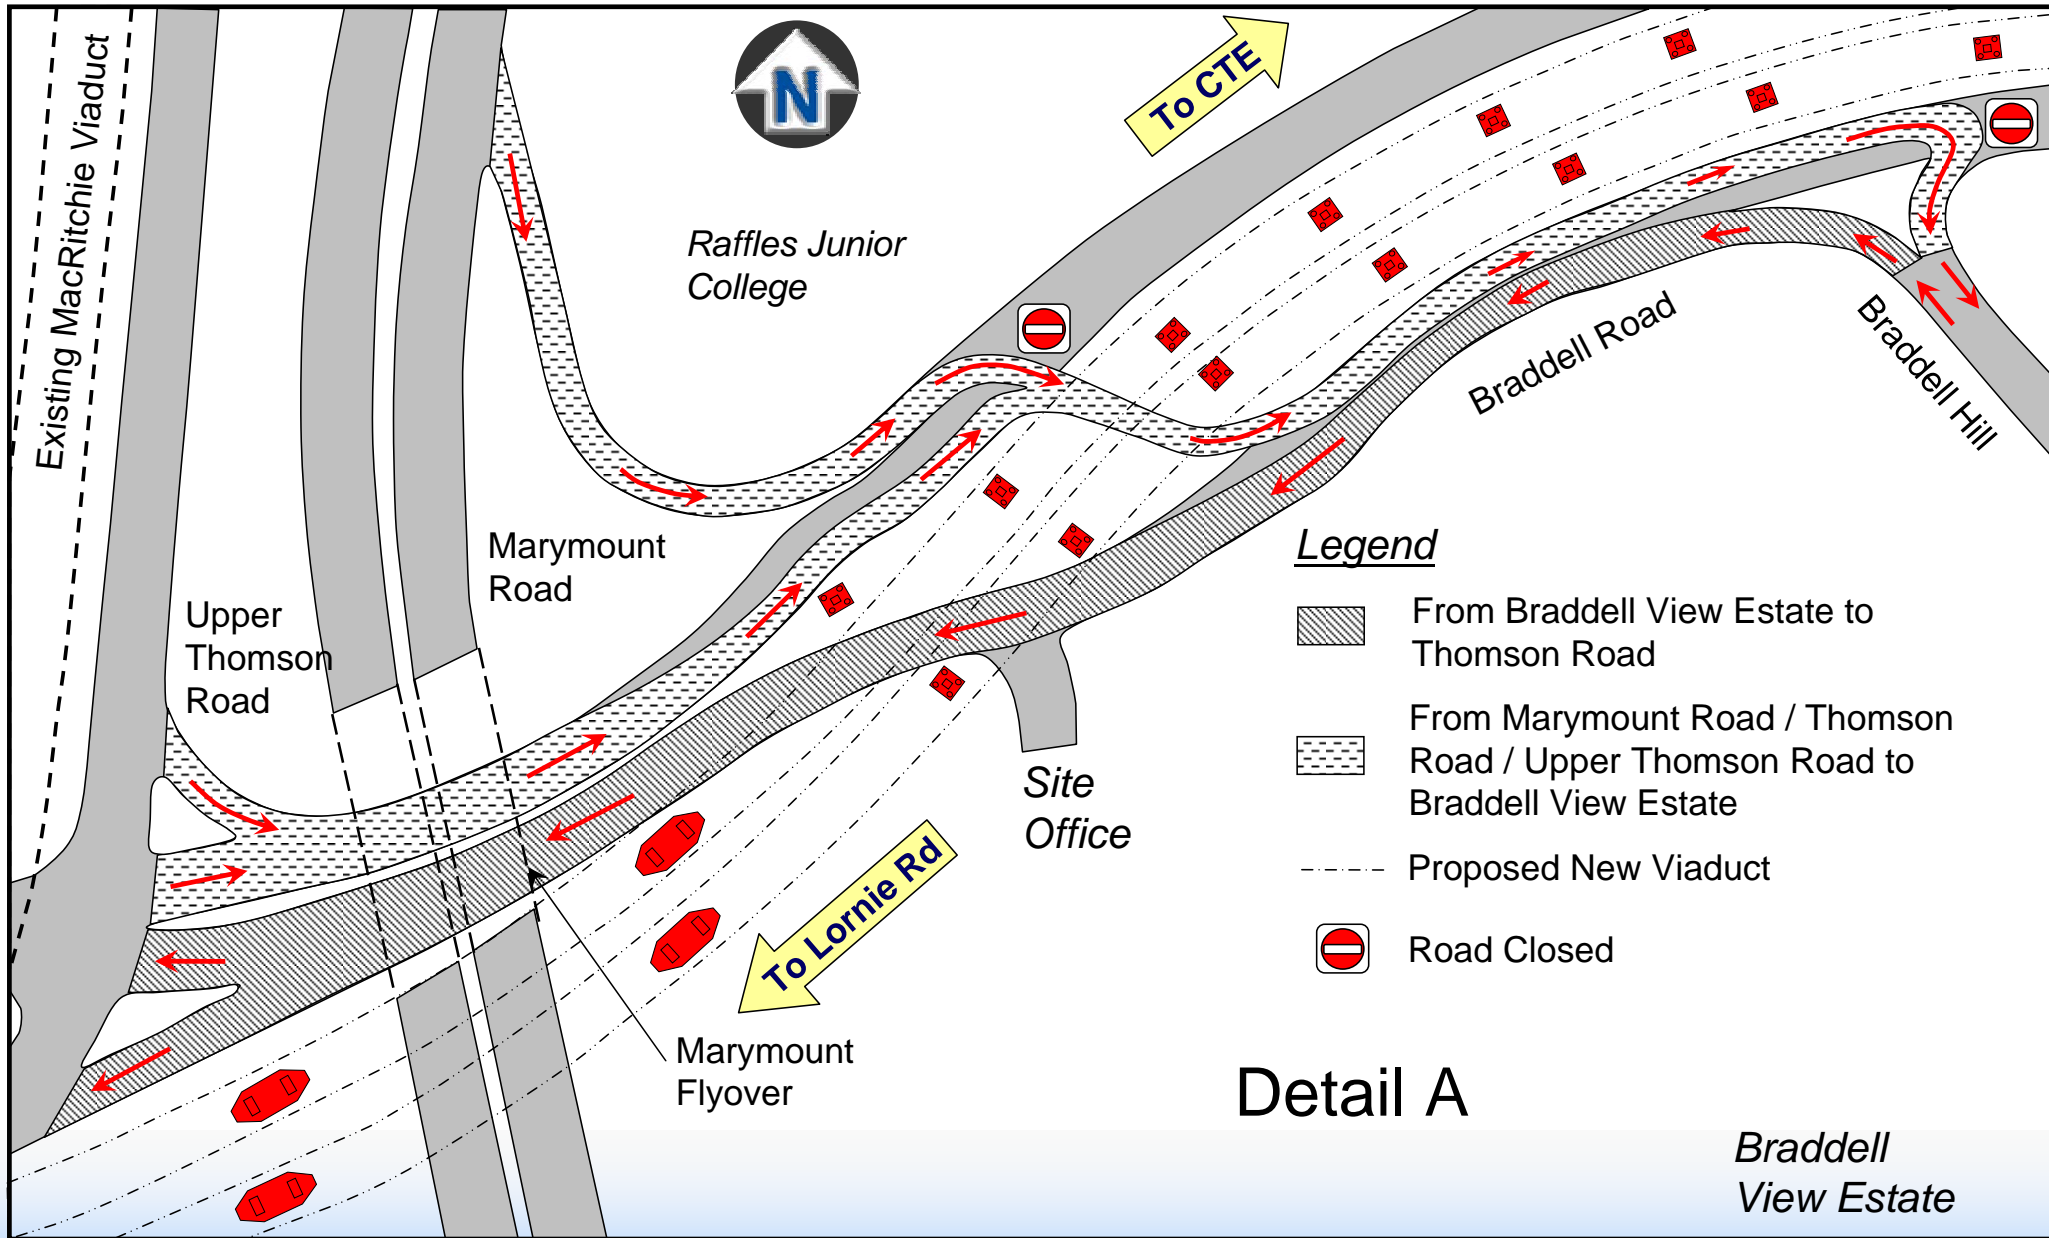

Road Closure along Marymount Road (City Bound) on 17 Mar 07 to 27 Mar 07

Closure of Braddell Road for POB Beams Launching on 14 Mar 07 to 16 Mar 07 from 12.30 a.m. to 5.30 a.m.

Road Closure at Braddell Road between Upper Thomson Road and Bishan Road for Pedestrian Overhead Bridge Construction.

Bishan Flyover in the direction towards Thomson Road will also be closed to traffic.

Alternative route via Bishan Road, Bishan Street 21, Marymount Lane and Upper Thomson Road.

Residents of Braddell View Estate, please look at Detail A attached below for access in and out of Braddell View Estate.

Access to Braddell View Estate during Road Closure along Braddell Road on 14 Mar 07 and 16 Mar 07 from 12.30 a.m. to 5.30 a.m.

Road Closure along Marymount Road (Bishan Bound) on 28 Mar 07 to 01 Apr 07