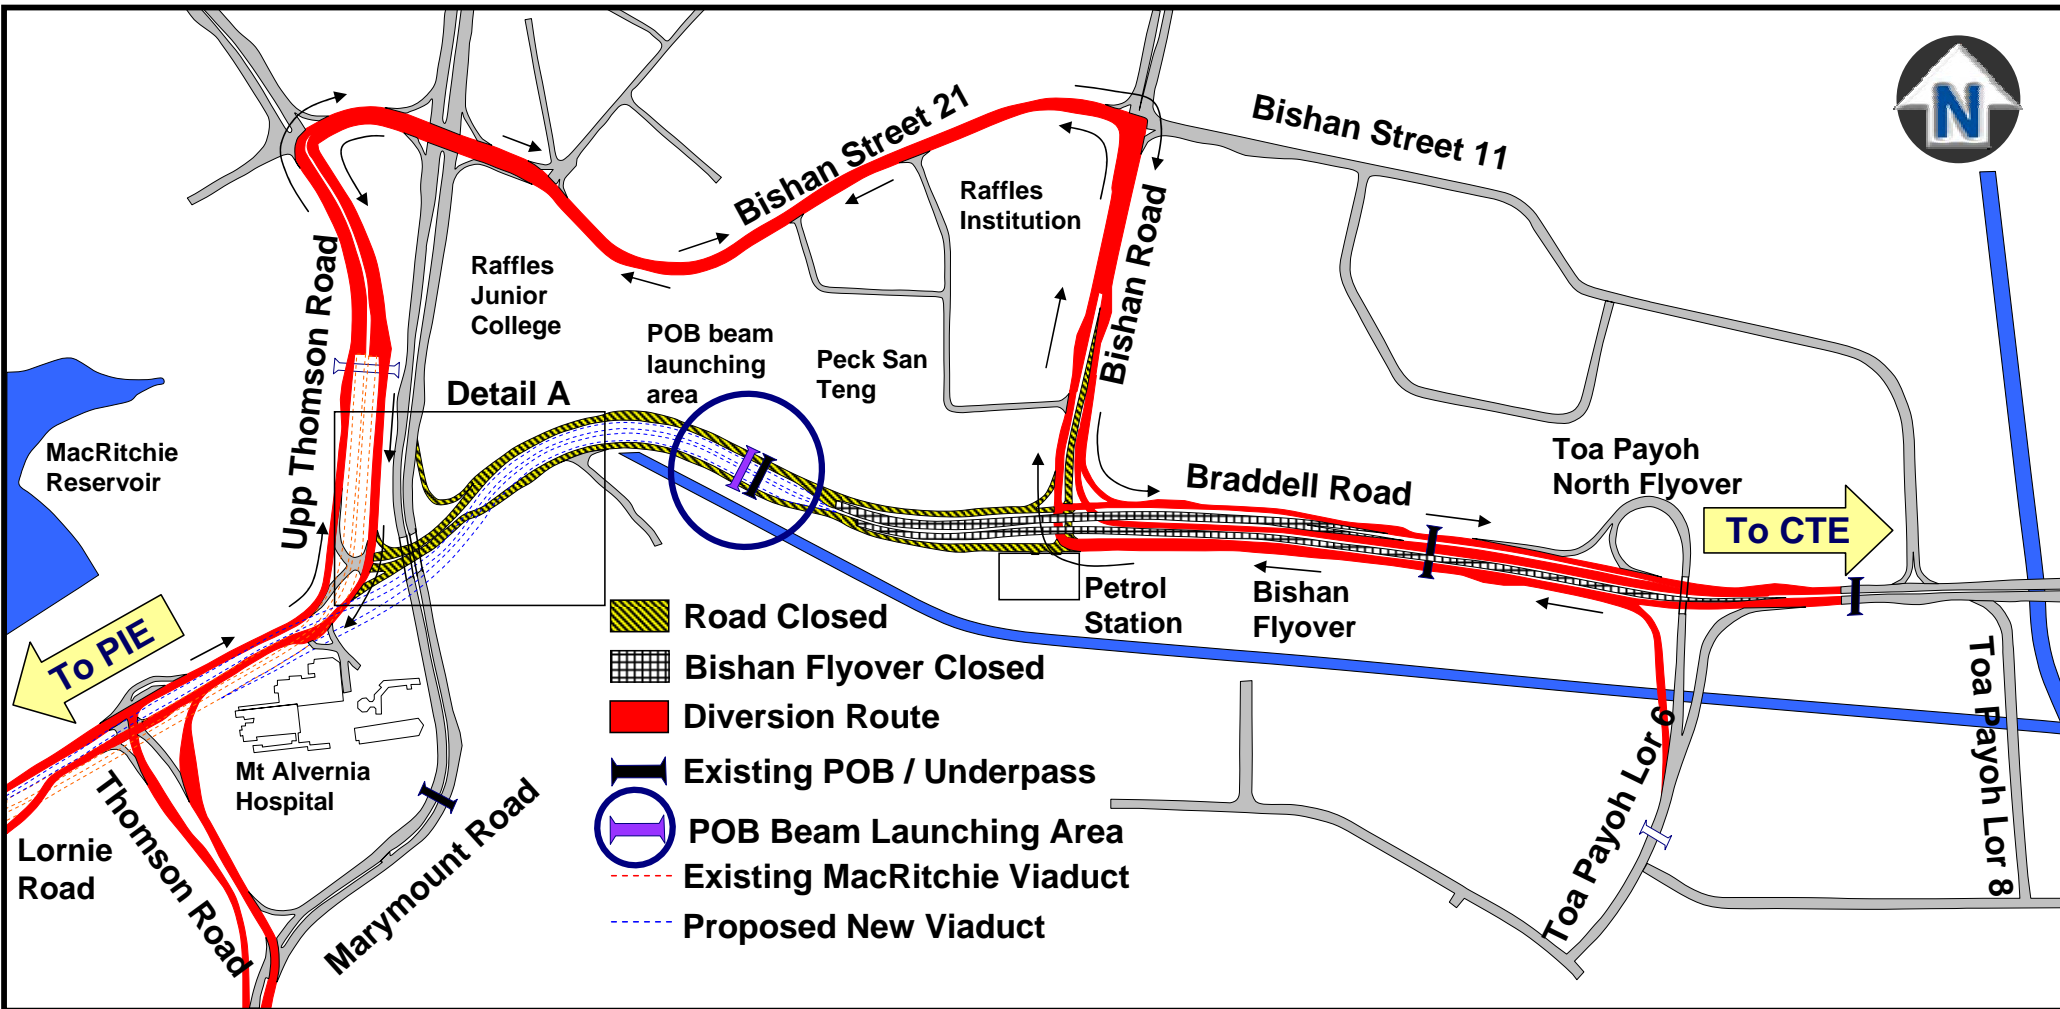

Road Closure along Marymount Road (City Bound) on 17 Mar 07 to 27 Mar 07

Closure of Braddell Road for POB Beams Launching on 14 Mar 07 to 16 Mar 07 from 12.30 a.m. to 5.30 a.m.

Road Closure at Braddell Road between Upper Thomson Road and Bishan Road for Pedestrian Overhead Bridge Construction.

Bishan Flyover in the direction towards Thomson Road will also be closed to traffic.

Alternative route via Bishan Road, Bishan Street 21, Marymount Lane and Upper Thomson Road.

Residents of Braddell View Estate, please look at Detail A attached below for access in and out of Braddell View Estate.

Access to Braddell View Estate during Road Closure along Braddell Road on 14 Mar 07 and 16 Mar 07 from 12.30 a.m. to 5.30 a.m.

Road Closure along Marymount Road (Bishan Bound) on 28 Mar 07 to 01 Apr 07