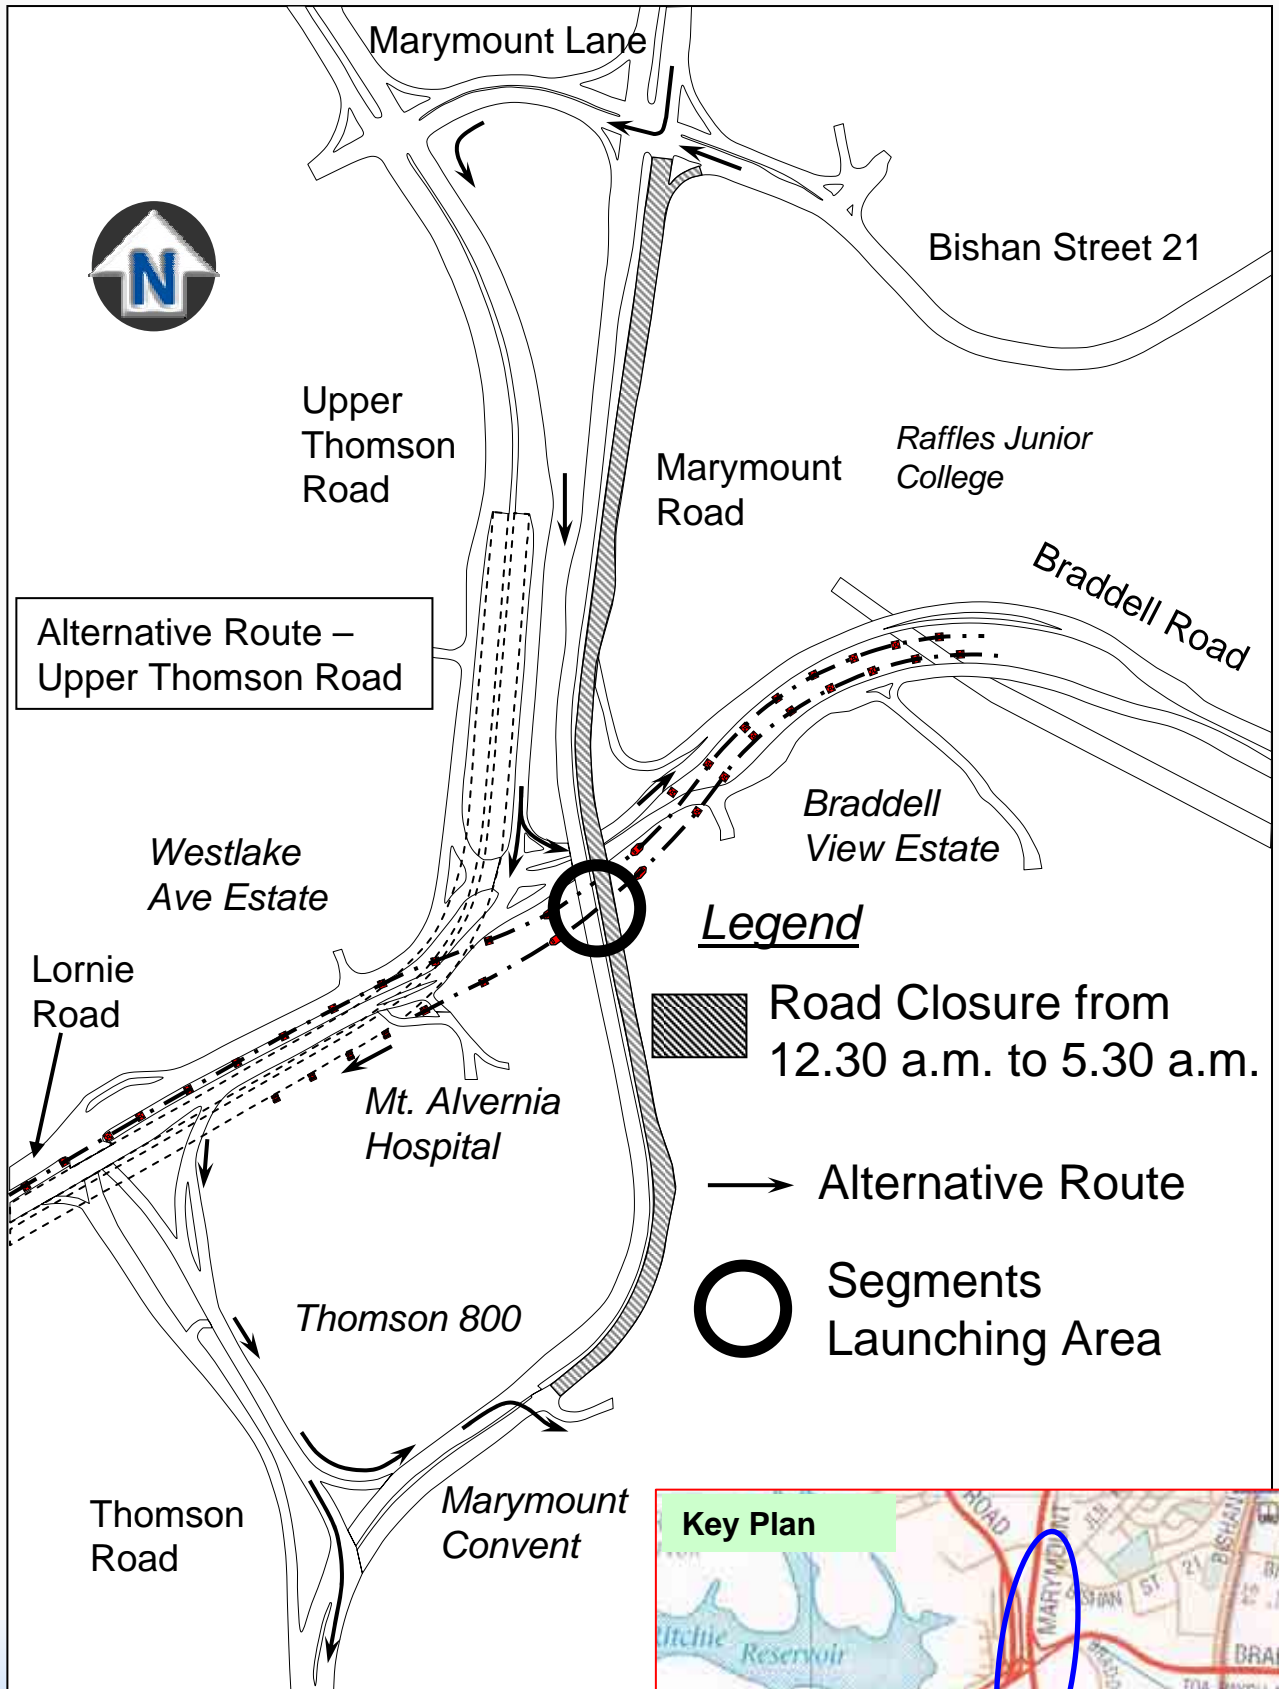

Road Closure along Marymount Road (City Bound) on 17 Mar 07 to 27 Mar 07

Closure of Braddell Road for POB Beams Launching on 14 Mar 07 to 16 Mar 07 from 12.30 a.m. to 5.30 a.m.

Road Closure at Braddell Road between Upper Thomson Road and Bishan Road for Pedestrian Overhead Bridge Construction.

Bishan Flyover in the direction towards Thomson Road will also be closed to traffic.

Alternative route via Bishan Road, Bishan Street 21, Marymount Lane and Upper Thomson Road.

Residents of Braddell View Estate, please look at Detail A attached below for access in and out of Braddell View Estate.

Access to Braddell View Estate during Road Closure along Braddell Road on 14 Mar 07 and 16 Mar 07 from 12.30 a.m. to 5.30 a.m.

Road Closure along Marymount Road (Bishan Bound) on 28 Mar 07 to 01 Apr 07