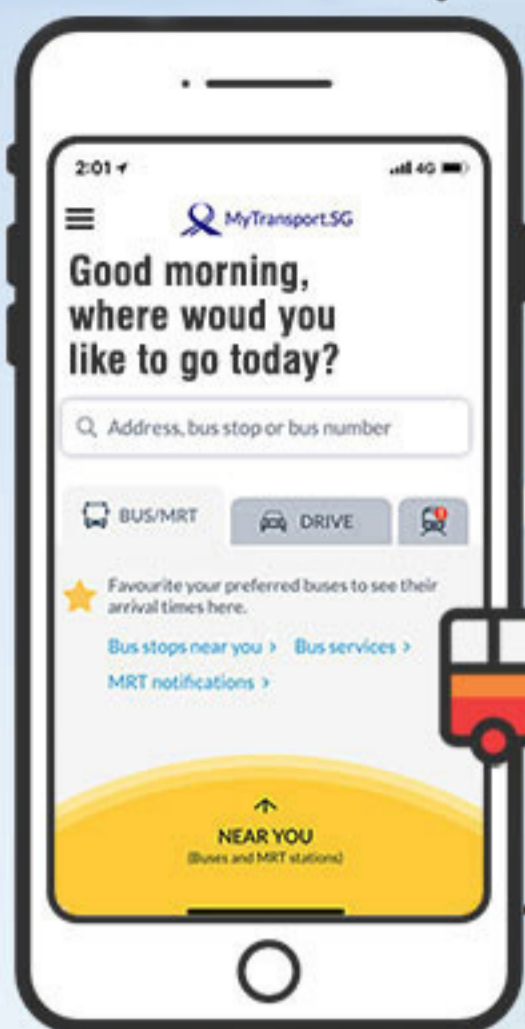

# Going Places with the **NEW MY TRANSPORT.SG**

Mobile app

Offering more useful travel information & new features to help you get around Singapore!

## What's new in MyTransport.SG?

### Personalisation

Quick access to your frequently used bus services and traffic information.

### Near You

View information on nearby bus services, MRT stations or traffic information in the vicinity.