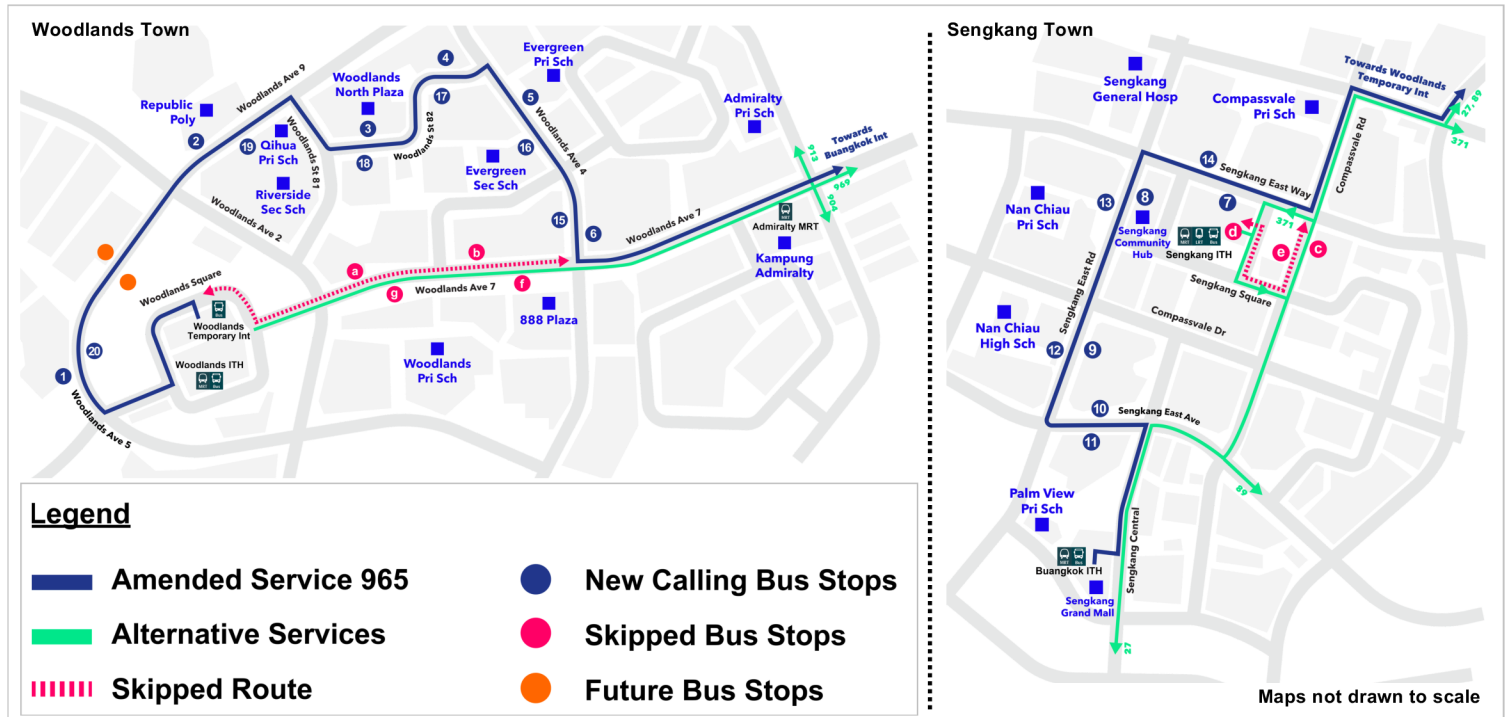

ROUTE AMENDMENT

From Sunday, 24 May 2026

965

从2026年05月24日（星期日）起改道

Perubahan Laluan Mulai Ahad, 24 Mei 2026

ஞாயிற்றுக்கிழமை, 24 மே 2026 முதல் பாதை மாற்றம்

Woodlands Temporary Int - Woodlands St 82 - Buangkok Int

Scan for digital copy of this poster

<https://go.gov.sg/rv965>

To provide more travel options for commuters, Service 965 will be amended to operate between Woodlands Temporary Bus Interchange and Buangkok Bus Interchange as a bi-directional service, serving new sectors along Woodlands Avenue 5, Woodlands Avenue 9, Woodlands Street 82, Woodlands Avenue 4, Sengkang East Way, Sengkang East Road and Sengkang East Avenue en-route. Commuters at the skipped bus stops can take alternative bus services listed on the maps or access Service 965 at nearby bus stops. The first and last bus timings of Service 965 from Woodlands Temporary Bus Interchange and Buangkok Bus Interchange will be as follows:

为了提供更多出行选择，965号巴士将改为双向运行，往返于兀兰临时巴士转换站与万国巴士转换站之间，途经兀兰5道、兀兰9道、兀兰82街、兀兰4道、盛港东大道、盛港东道及盛港东道。因调整停靠站点而受影响的乘客，可乘搭地图上列出的其他巴士服务，或前往邻近巴士站乘搭965号巴士。965号巴士从兀兰临时巴士转换站与万国巴士转换站出发的首班及末班车时间将如下：

New Calling Bus Stops (Towards Buangkok Interchange)		
Bus Stop Code	Road Name	Bus Stop Description
1	W'lands Ave 5	Blk 106
2	W'lands Ave 9	Republic Poly
3	W'lands St 82	Blk 875
4	W'lands St 82	Blk 880
5	W'lands Ave 4	Evergreen Pr Sch
6	W'lands Ave 4	Blk 701A CP
...
7	Sengkang East Way	Sengkang Stn
8	Sengkang East Rd	Sengkang Community Hub
9	Sengkang East Rd	Blk 201 CP
10	Sengkang East Ave	Blk 200B
63009	Sengkang Ctrl	Buangkok Int