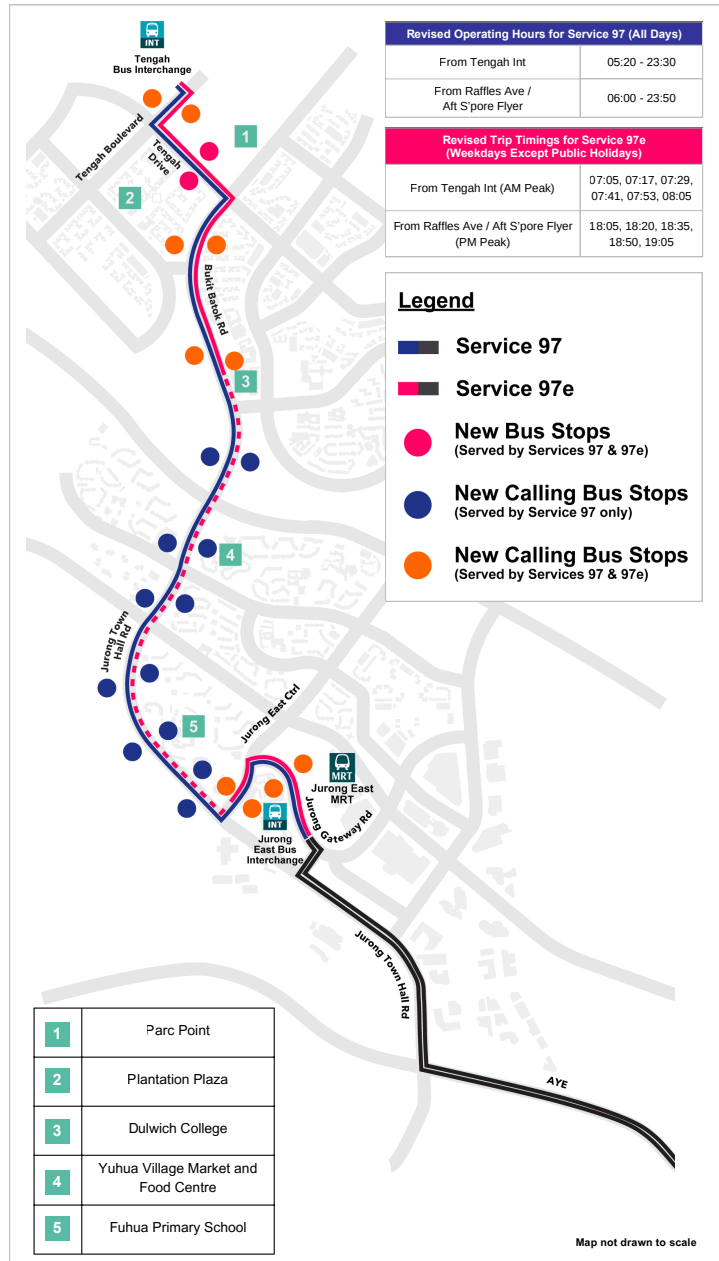

为了加强登加区新建项目及未来发展的交通连通性，97号巴士和快捷巴士服务97e号巴士将延长路线至登加转换站。原在裕廊东转换站乘搭上述巴士服务的乘客，可改至裕廊商业大道的巴士站乘车。此外，97e号巴士将在早晚高峰时段增加班次，并相应调整行驶时间表。

New Calling Bus Stops From Tengah Int				
Bus Stop Code	Road Name	Bus Stop Description	Service 97	Service 97e
41009	Tengah Blvd	Tengah Int	✓	✓
40451		Blk 306B	✓	✓
40479	Tengah Dr	Blk 307B	✓	✓
43759	Bt Batok Rd	Blk 443D	✓	✓
43769		Dulwich Coll/Blk 445	✓	✓
43453		Bef PIE	✓	✗
28299		Blk 253	✓	✗
28289		Blk 228	✓	✗
28279	Jurong Town Hall Rd	Blk 114	✓	✗
28269		Blk 118	✓	✗
28259		Opp S'pore Science Ctr	✓	✗
28439	Jurong East Ctrl	Blk 124	✓	✓
28211	Jurong Gateway Rd	Bef Jurong East Stn	✓	✓

New Calling Bus Stops To Tengah Int				
Bus Stop Code	Road Name	Bus Stop Description	Service 97	Service 97e
28301	Jurong Gateway Rd	Blk 131	✓	✓
28431	Jurong East Ctrl	Blk 134	✓	✓
28251	Jurong Town Hall Rd	S'pore Science Ctr	✓	✗
28261		Aft S'pore Science Ctr	✓	✗
28271		Opp Blk 114	✓	✗
28281		Opp Blk 227	✓	✗
28291		Blk 303	✓	✗
43459	Bt Batok Rd	Aft PIE	✓	✗
43761		Opp Dulwich Coll	✓	✓
43751		Opp Blk 443D	✓	✓
40471	Tengah Dr	Blk 126A	✓	✓
40459	Tengah Blvd	Blk 321	✓	✓
41009		Tengah Int	✓	✓

Board and alight here instead of Jurong East Int New Bus Stops