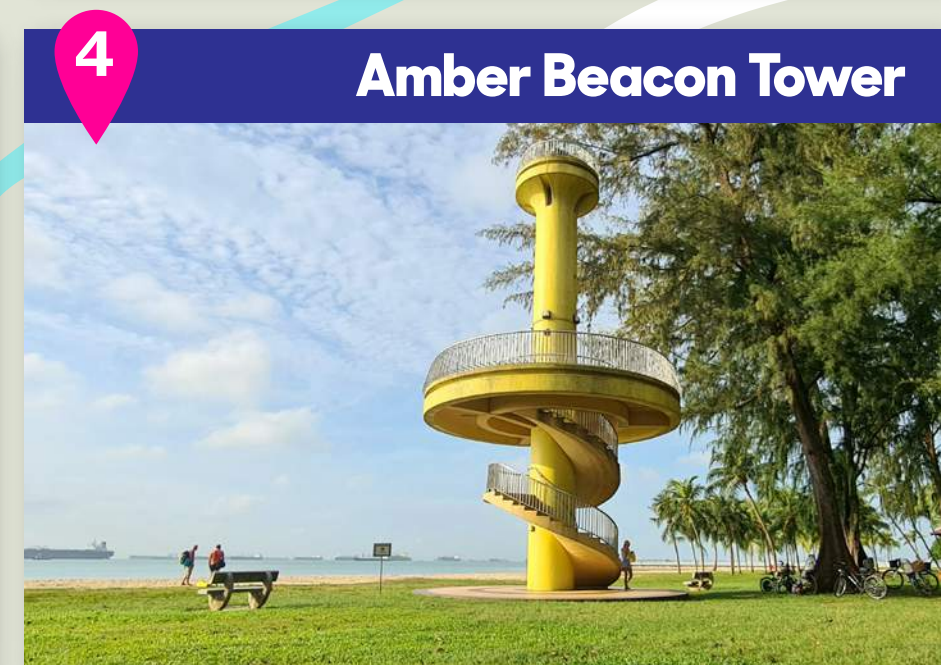

# Geylang-Marine Parade #ExploreSGRide

## Legend

- Eatery
- Bike Share Parking Zone/ Bicycle Rental
- Mall
- MRT
- Moderate route\* (~13km)
- Advanced route\* (~16km)

\* Route consists of footpaths.  
Users of motorised PMD/PAB need to dismount and push along footpaths.