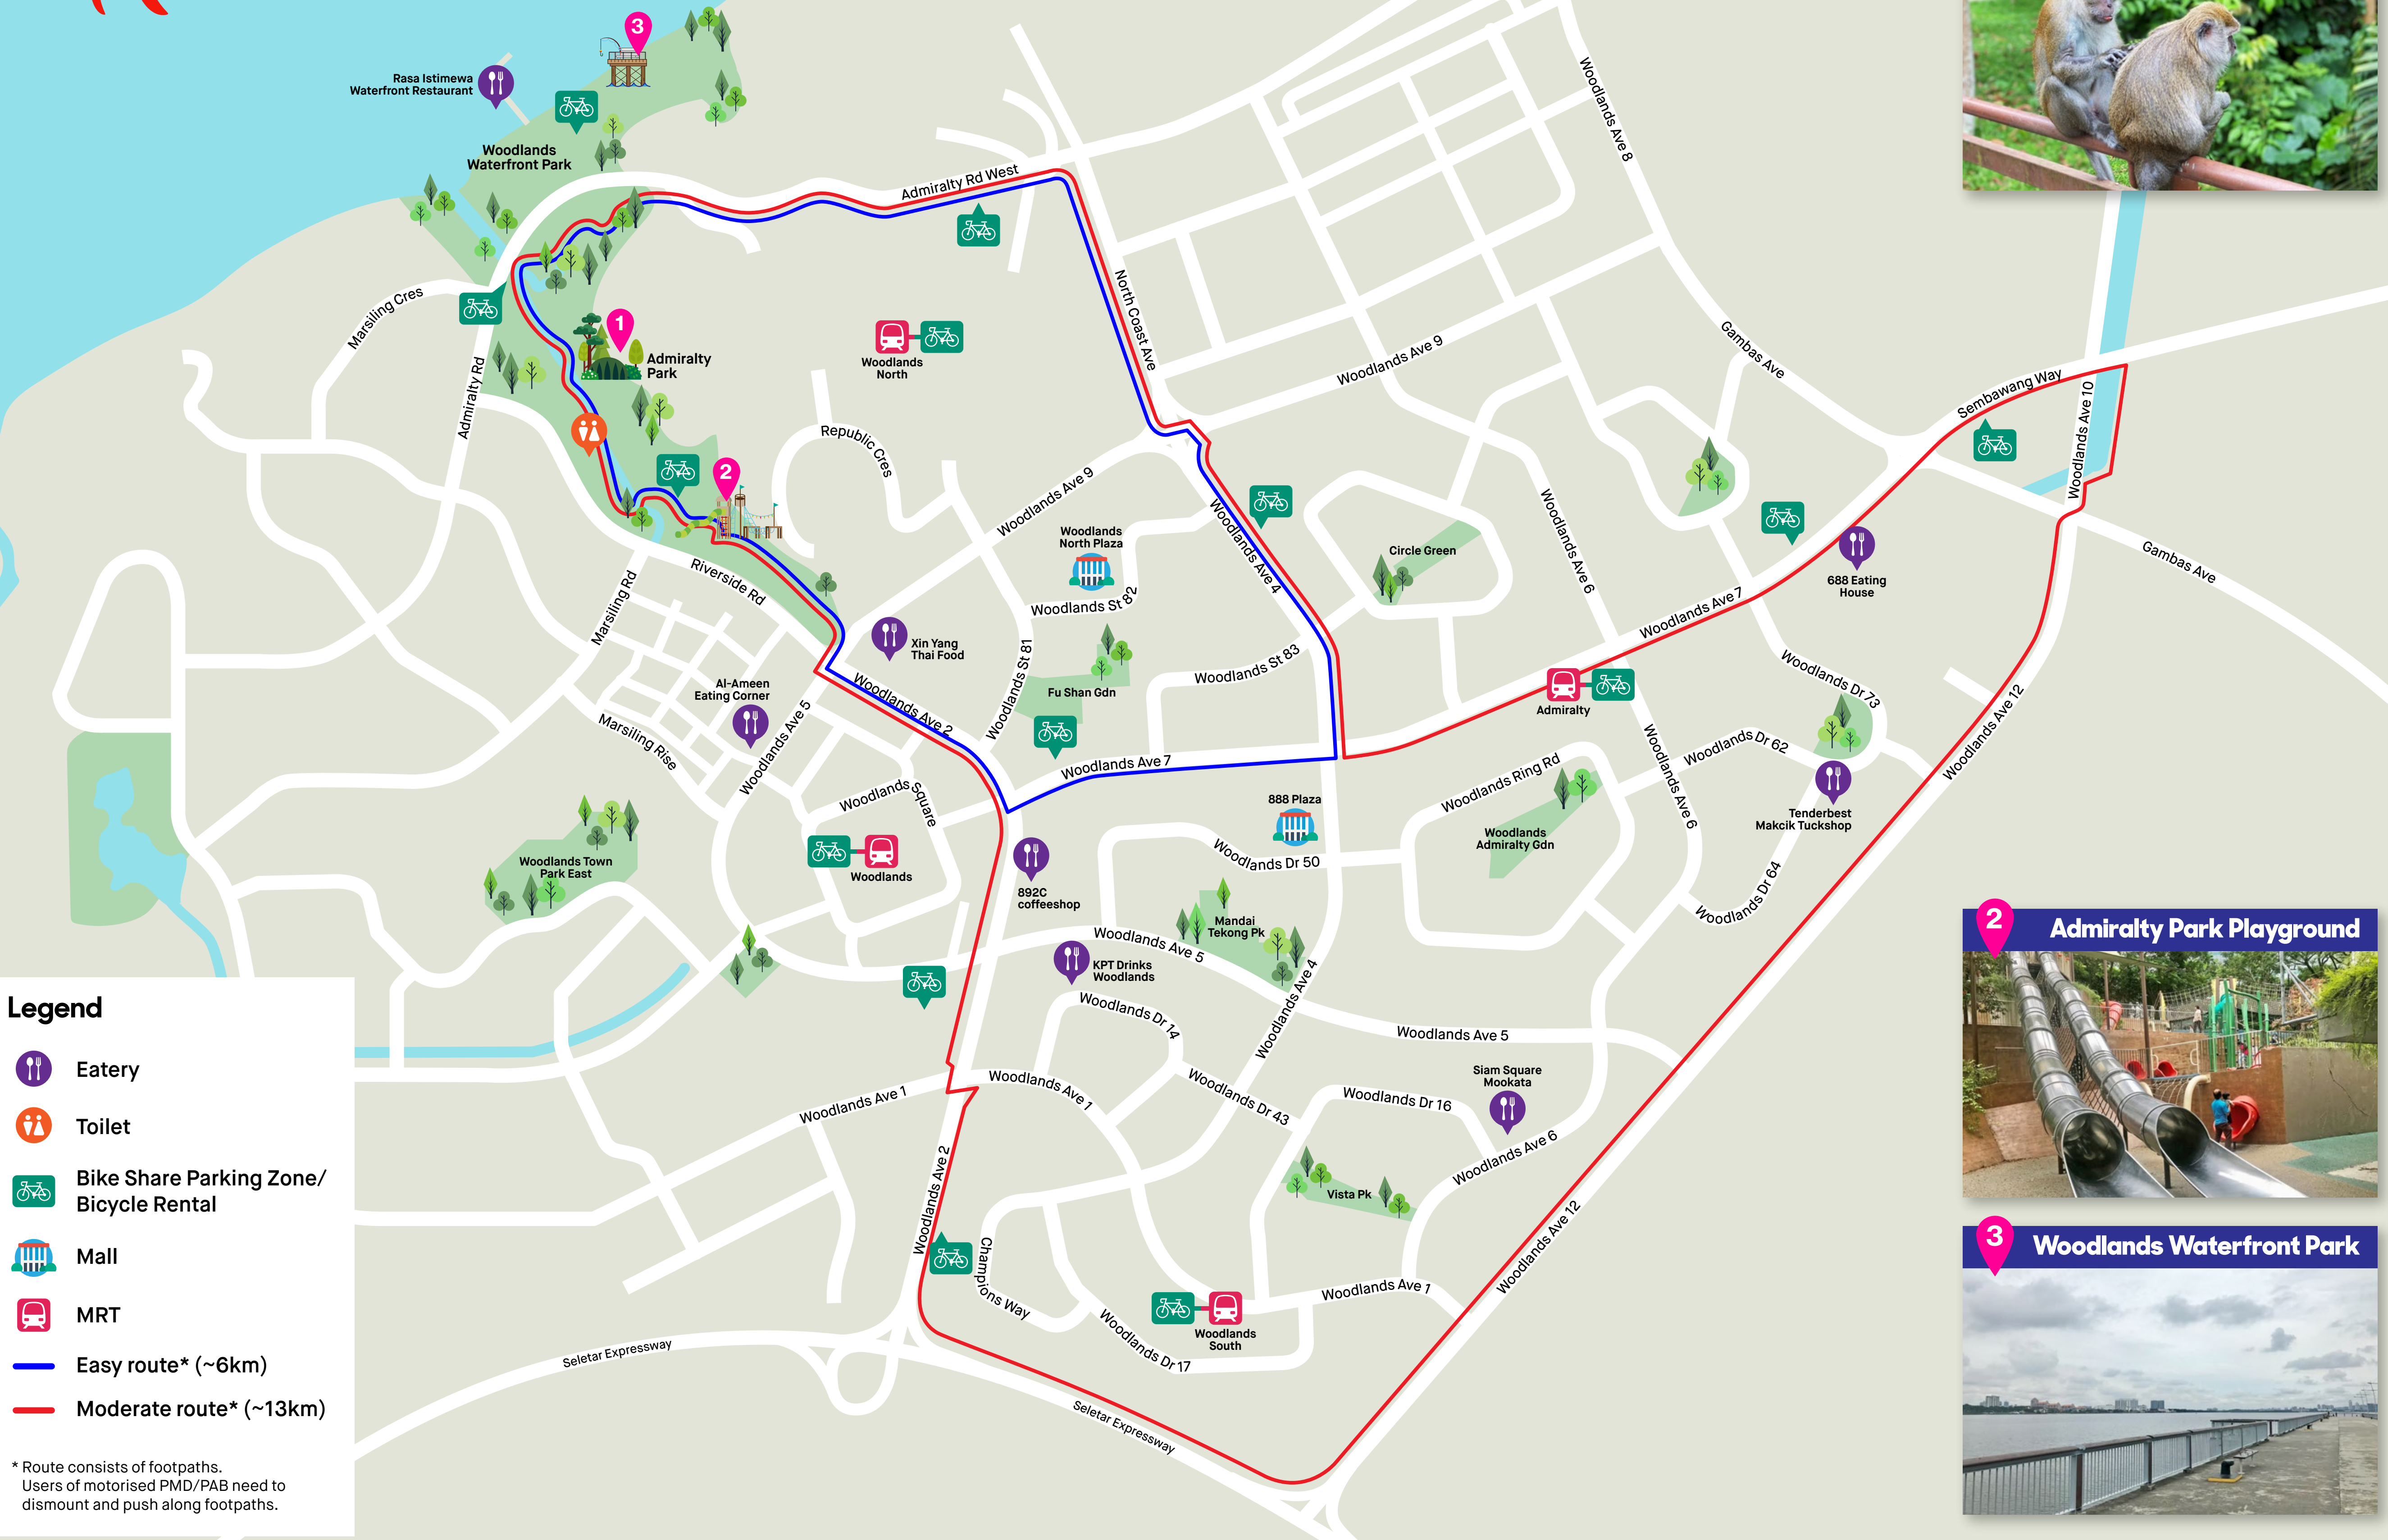

Legend

- Eatery
- Toilet
- Bike Share Parking Zone/ Bicycle Rental
- Mall
- MRT
- Easy route* (~6km)
- Moderate route* (~13km)

* Route consists of footpaths.
Users of motorised PMD/PAB need to dismount and push along footpaths.

1 Admiralty Park

2 Admiralty Park Playground

3 Woodlands Waterfront Park