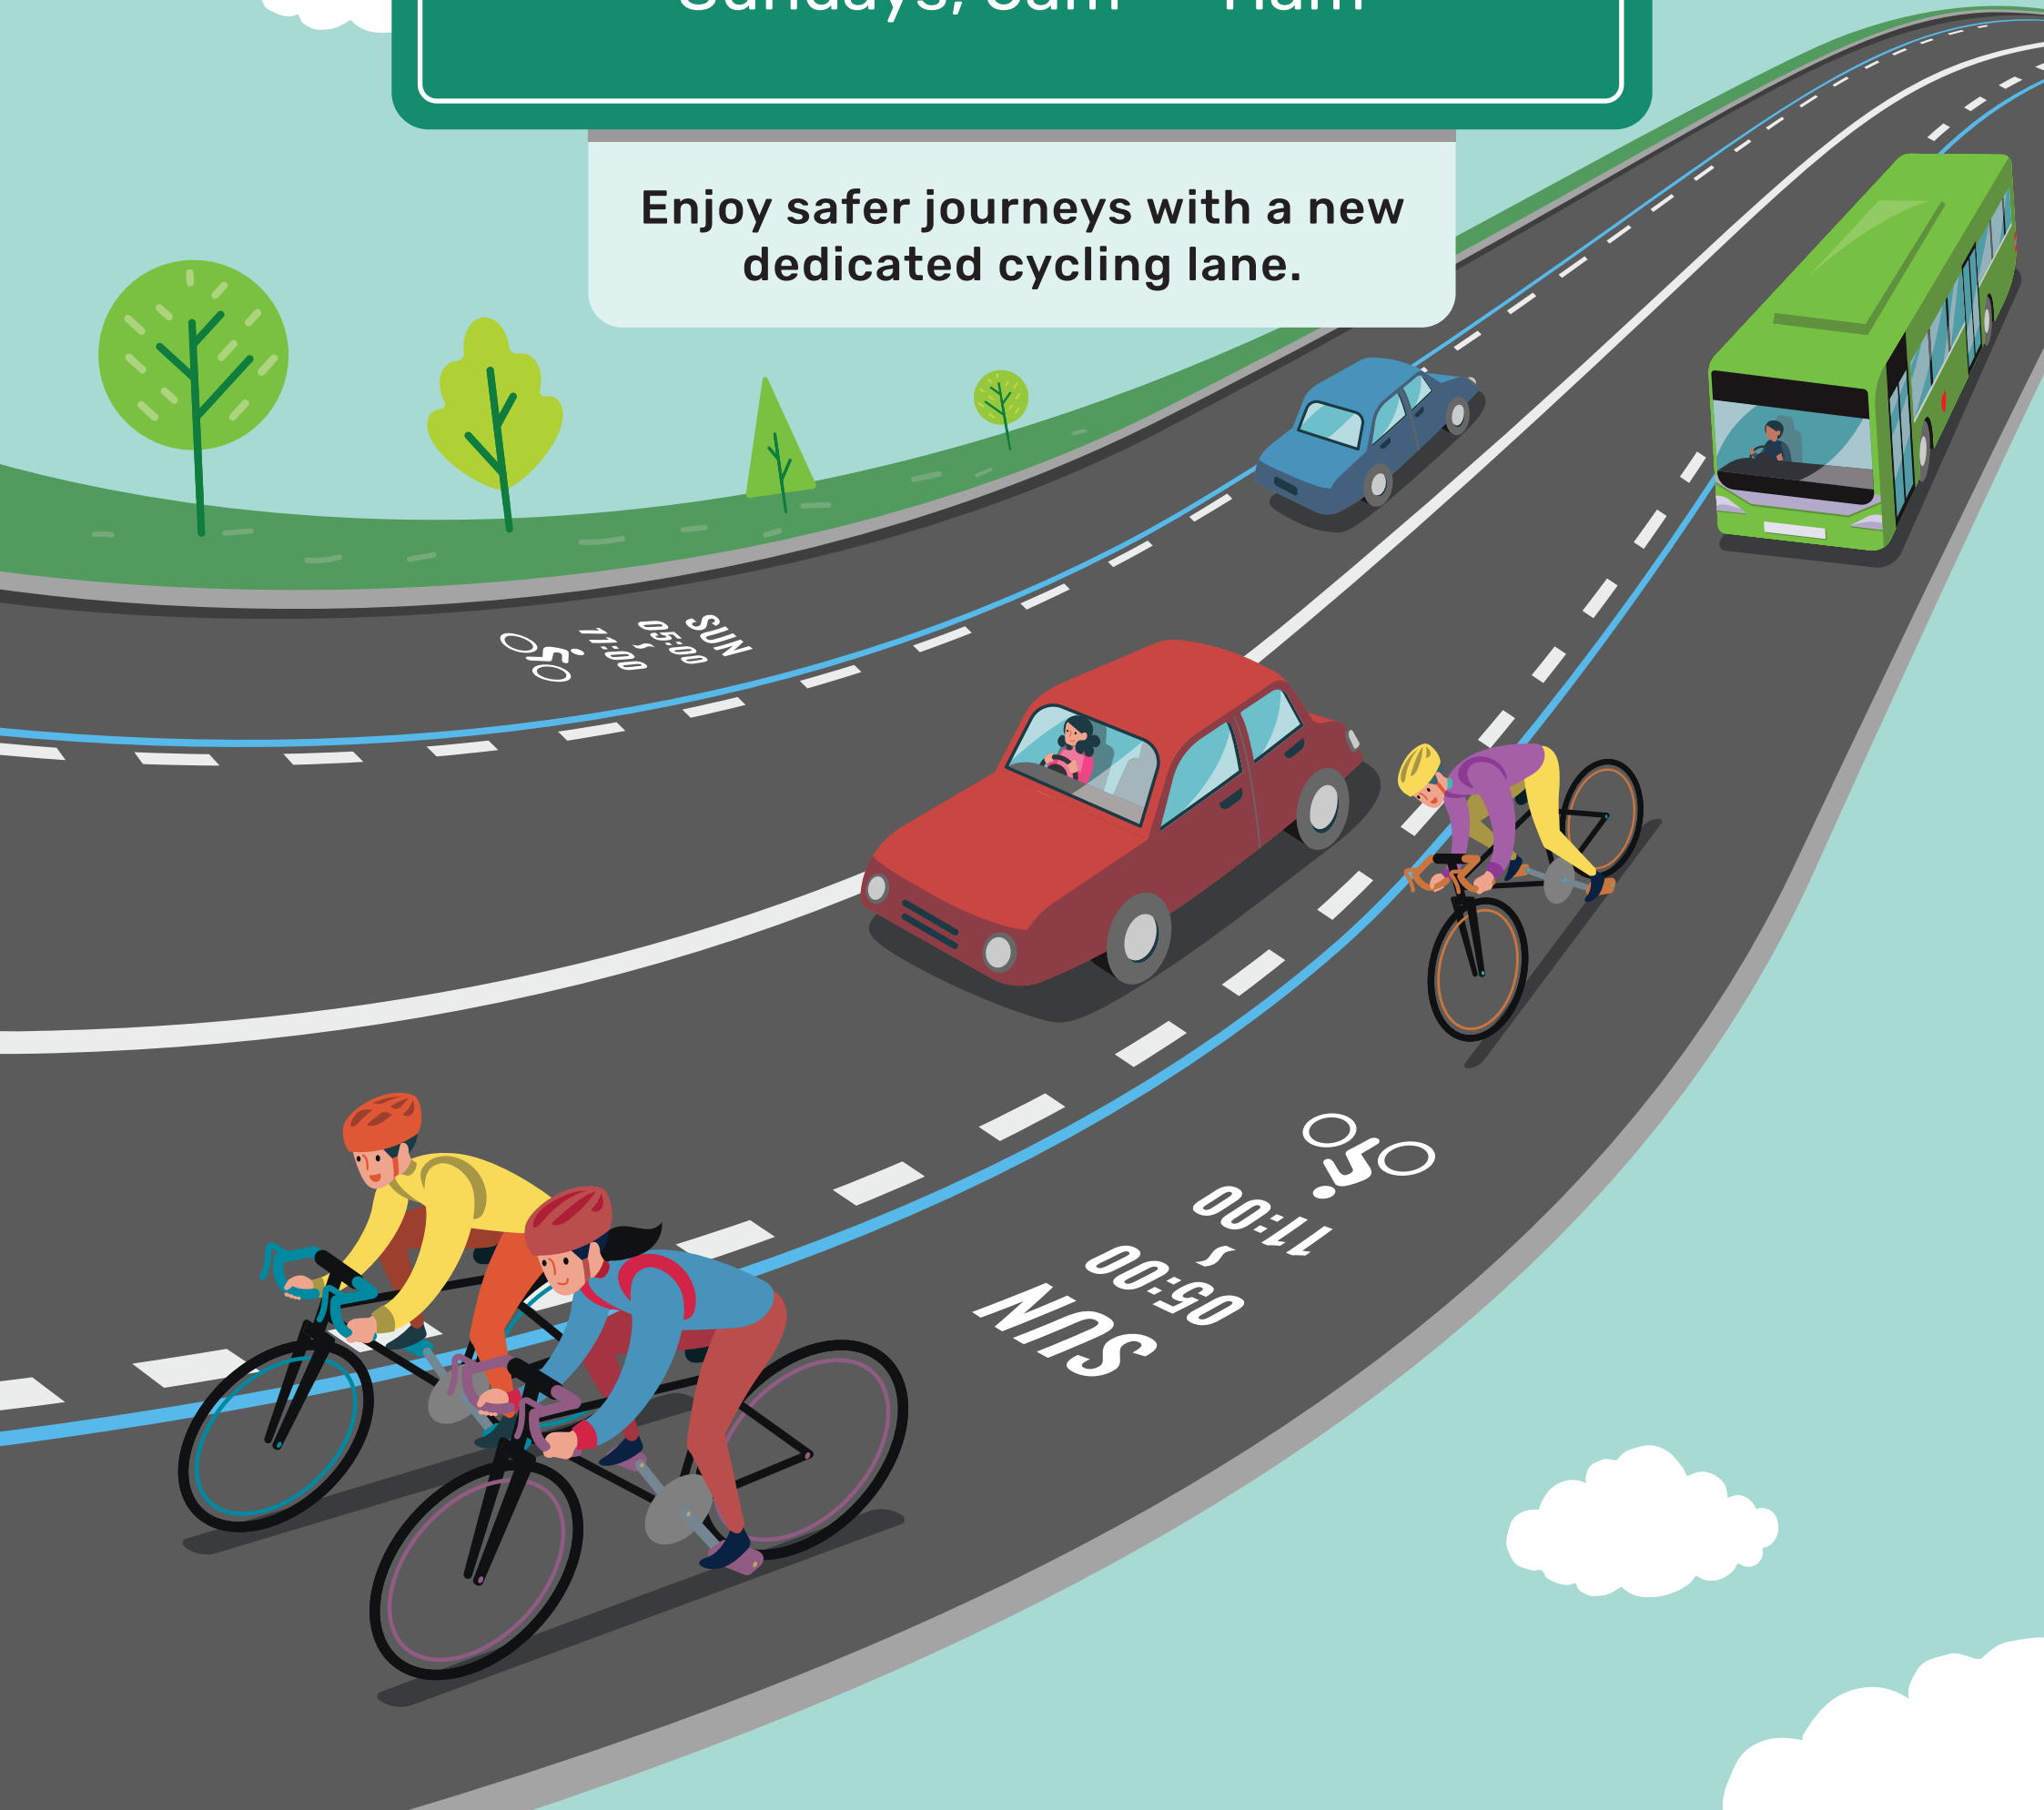

Sunday Cycling Lane Trial at West Camp Road

From 16 Oct 2022
Sundays, 5am – 11am

Enjoy safer journeys with a new
dedicated cycling lane.

Users Allowed During Operating Hours:

Cyclists, Power-Assisted
Bicycle Users

Buses

Motorists

Personal Mobility
Device Users

Pedestrians