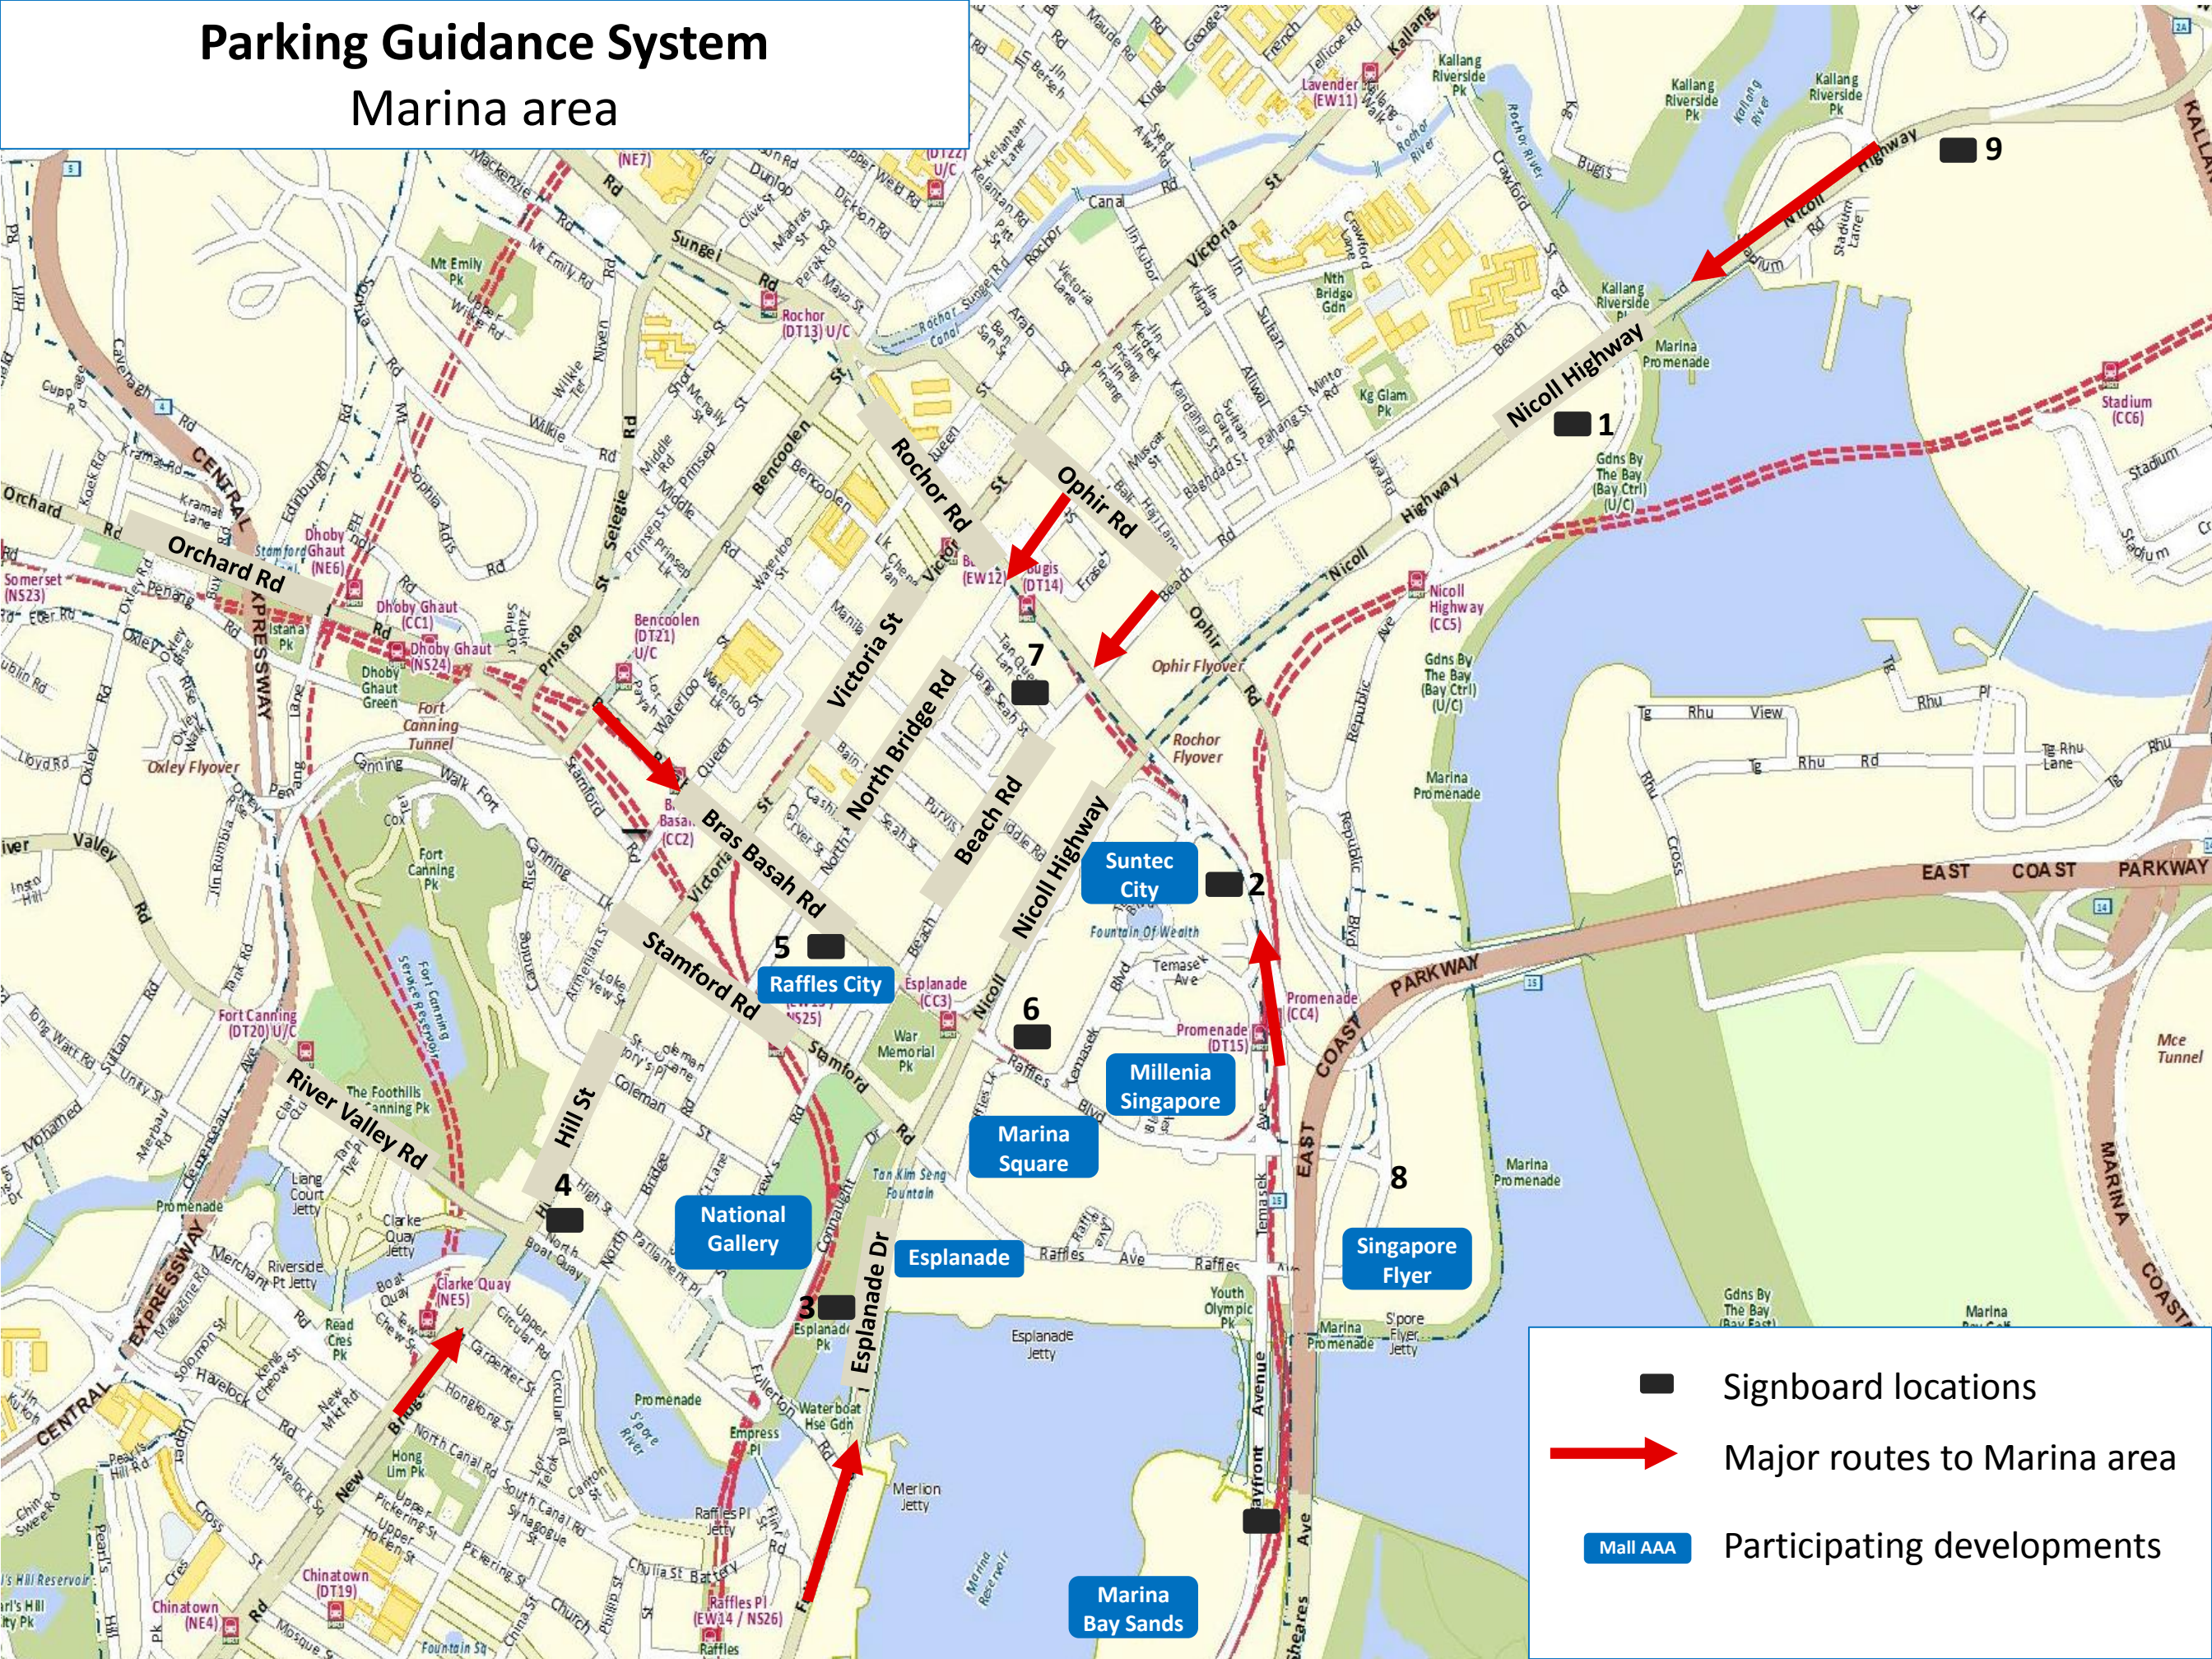

Parking Guidance System

Marina area

■ Signboard locations

➔ Major routes to Marina area

■ Mall AAA Participating developments

Locations of PGS Signboards at Marina area

- 1 : Nicoll Highway
- 2 : Rochor Road
- 3 : Esplanade Drive
- 4 : Hill Street
- 5 : Bras Basah Road
- 6 : Raffles Blvd
- 7 : Beach Road
- 8 : ECP (Benjamin Sheares Bridge)
- 9 : Nicoll Highway (near National Stadium)