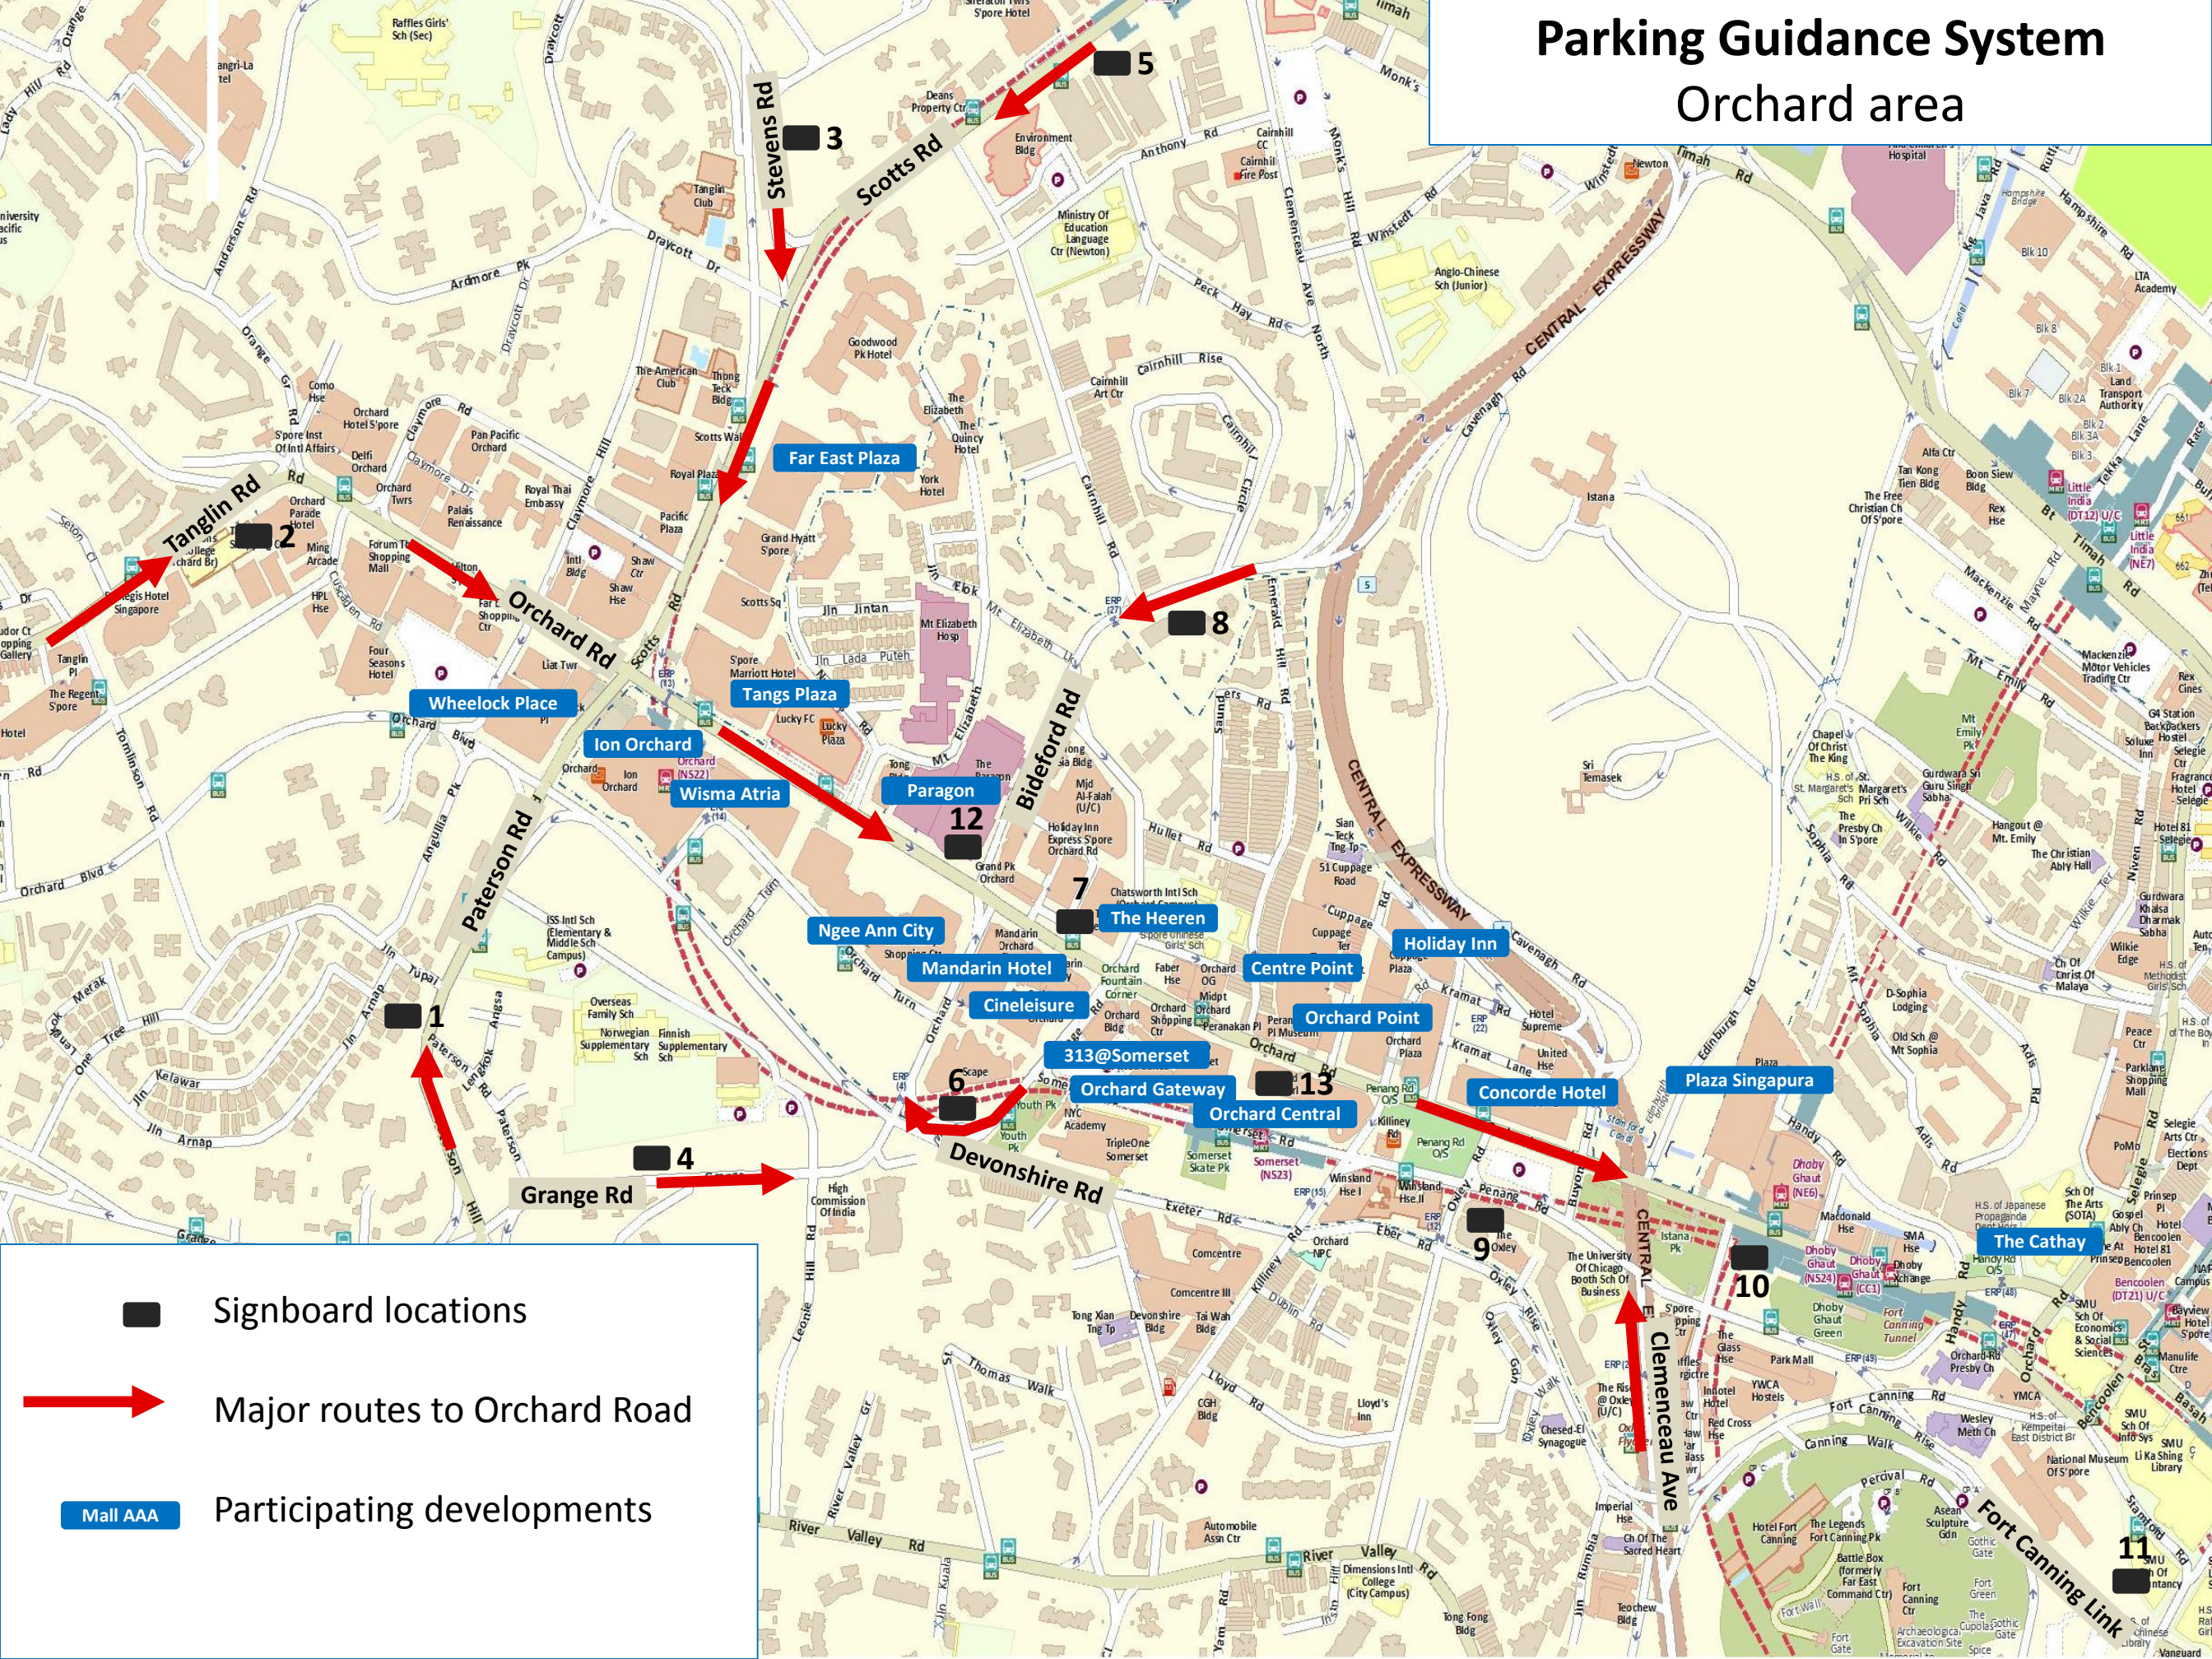

Parking Guidance System Orchard area

-  Signboard locations
-  Major routes to Orchard Road
-  Mall AAA
- Participating developments

Location of PGS Signboards in Orchard area

- 1 : Paterson Rd / Paterson Hill
- 2 : Tanglin Rd (in front of Tanglin Shopping Center)
- 3 : Stevens Rd
- 4 : Grange Rd
- 5 : Scotts Rd
- 6 : Grange Rd / Orchard Blvd
- 7 : Orchard Rd (In front of Park Hotel)
- 8 : Cairnhill Rd
- 9 : Clemenceau Ave at Buyong Rd
- 10: Orchard Rd/Penang Lane (Diagonally opposite Plaza Singapura)
- 11: Armenian St/Stamford Rd/Fort Canning Tunnel
- 12: Orchard Rd (In front of Paragon)
- 13: Orchard Rd (In front of Orchard Central)