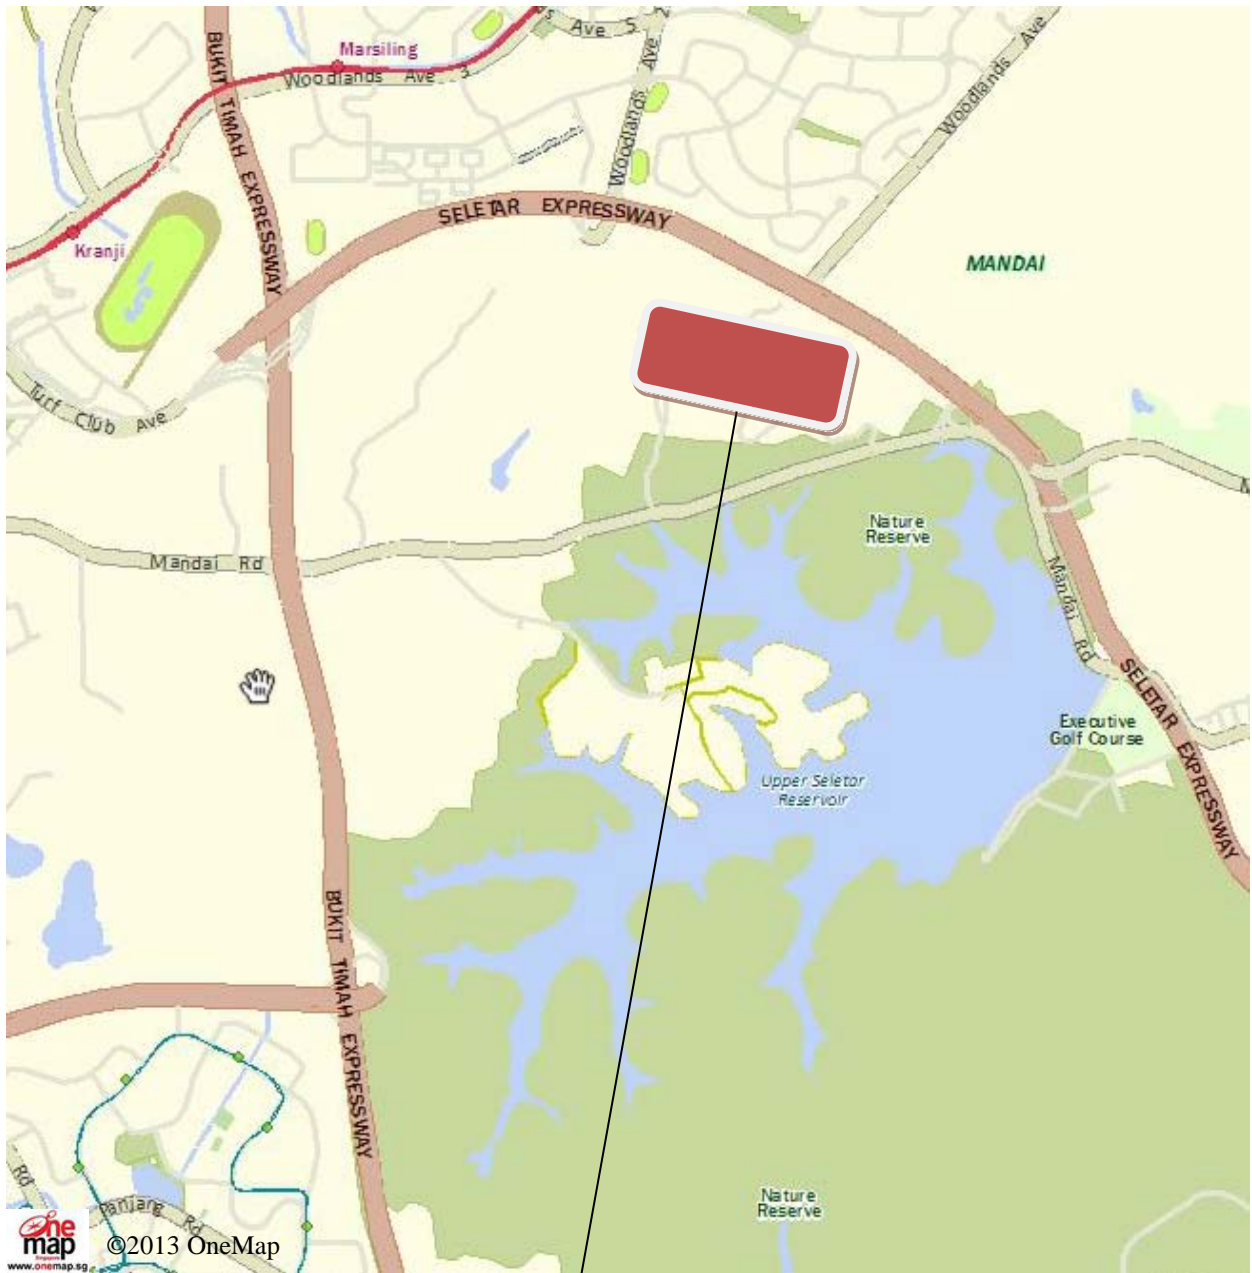

### Location Map of Woodlands Station

Future Woodlands Station

Causeway Point  
5 minutes walk

Woodlands Civic Centre  
5 minutes walk

Outram Park station  
40 minutes ride

TSL Woodlands Station

TSL Upper Thomson station  
25 minutes ride

# Location Map of Lentor Station

Future Lentor Station

Ang Mo Kio Thye Hua Kwan Hospital  
5 minutes walk

# Location Map of Mayflower Station

**Future Mayflower Station**

CHIJ St Nicholas Girls' School  
5 minutes walk

Kebun Baru CC  
5 minutes walk

## Location Map of Mandai Depot

Future Mandai Depot