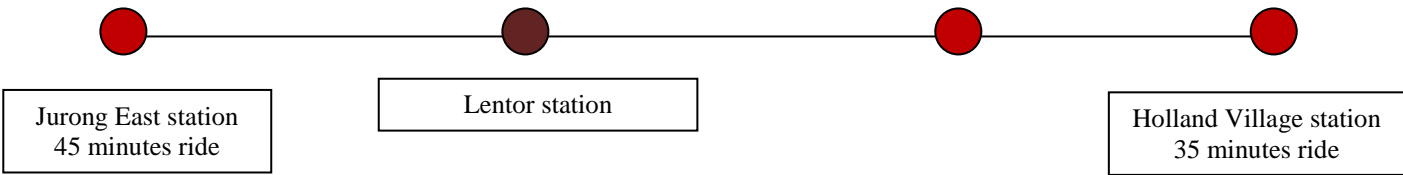

### Location Map of Woodlands Station

Future Woodlands Station

Causeway Point  
5 minutes walk

Woodlands Civic Centre  
5 minutes walk

Outram Park station  
40 minutes ride

TSL Woodlands Station

TSL Upper Thomson station  
25 minutes ride

# Location Map of Lentor Station

Future Lentor Station

Ang Mo Kio Thye Hua Kwan Hospital  
5 minutes walk