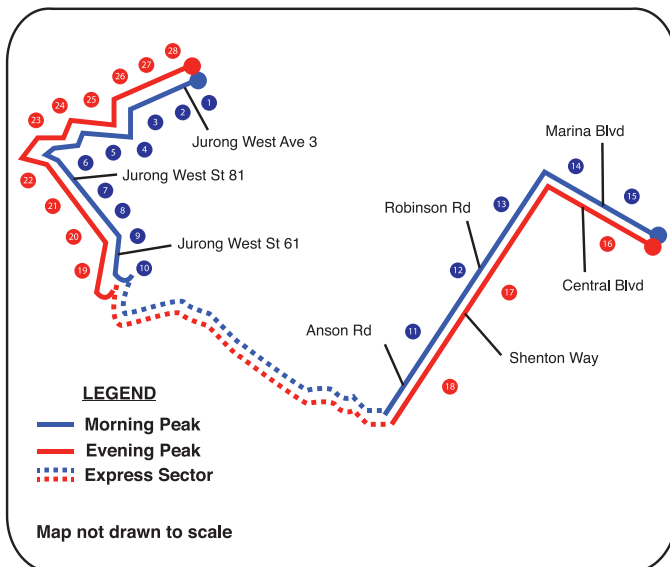

Bringing You More Buses, Better Rides

City Direct (Jurong West)

651

New Service from Monday, 2 September 2013 新路线从2013年9月2日(星期一)起开始川行

- Offers a direct connection between Jurong West and the Central Business District (CBD)
- Operates during weekday peak hours (excluding public holidays):
 - Morning Peak: Two trips (7.30am and 7.45am) from Jurong West Avenue 3 to Marina Boulevard
 - Evening Peak: Two trips (6.15pm and 6.30pm) from Central Boulevard to Jurong West Avenue 3
- 提供直通连接裕廊西和中央商业区 (CBD)
- 于周一至周五 (公共假期除外) 的繁忙时段川行:
 - 早晨繁忙时段: 7时30分与7时45分各一趟, 从裕廊西3道川行至滨海林荫道
 - 傍晚繁忙时段: 6时15分与6时30分各一趟, 从中央林荫道川行至裕廊西3道

Morning Peak: 7.30am & 7.45am From Jurong West Avenue 3 (Opposite Block 276B)

Road Name	Bus Stop Description	Bus Stop No.
1 JURONG WEST AVE 3	OPP BLK 276B	27461
2 JURONG WEST AVE 3	BET BLK 272D/271A	27451
3 JURONG WEST AVE 5	BET BLK 757/758	27441
4 JURONG WEST ST 75	BLK 749	27381
5 JURONG WEST ST 82	BLK 857	27391
6 JURONG WEST ST 81	BLK 821	27409
7 JURONG WEST ST 81	BLK 828A	27419
8 JURONG WEST ST 71	BLK 711	27429
9 JURONG WEST ST 61	BLK 624	22239
10 JURONG WEST ST 61	JURONG WEST PR SCH	22539
11 ANSON RD	HUB SYNERGY PT	03222
12 ROBINSON RD	AFT CAPITAL TWR	03111
13 ROBINSON RD	OPP THE OGILVY CTR	03071
14 MARINA BLVD	THE SAIL	03381
15 MARINA BLVD	MARINA BAY FINANCIAL CTR	03391

Evening Peak: 6.15pm & 6.30pm From Central Boulevard (After Marina Station Road)

Road Name	Bus Stop Description	Bus Stop No.
16 CENTRAL BLVD	AFT MARINA STN RD	03539
17 SHENTON WAY	UIC BLDG	03129
18 SHENTON WAY	OPP MAS BLDG	03218
19 JURONG WEST ST 61	OPP JURONG WEST PR SCH	22531
20 JURONG WEST ST 61	BLK 639	22231
21 JURONG WEST ST 71	BLK 701	27421
22 JURONG WEST ST 81	BLK 844A CP	27411
23 JURONG WEST ST 81	BLK 853	27401
24 JURONG WEST ST 82	BLK 859	27399
25 JURONG WEST ST 75	GEK POH SHOPPING CTR	27389
26 JURONG WEST AVE 5	AFT WESTWOOD AVE	27449
27 JURONG WEST AVE 3	BLK 273B	27459
28 JURONG WEST AVE 3	BLK 276B	27469