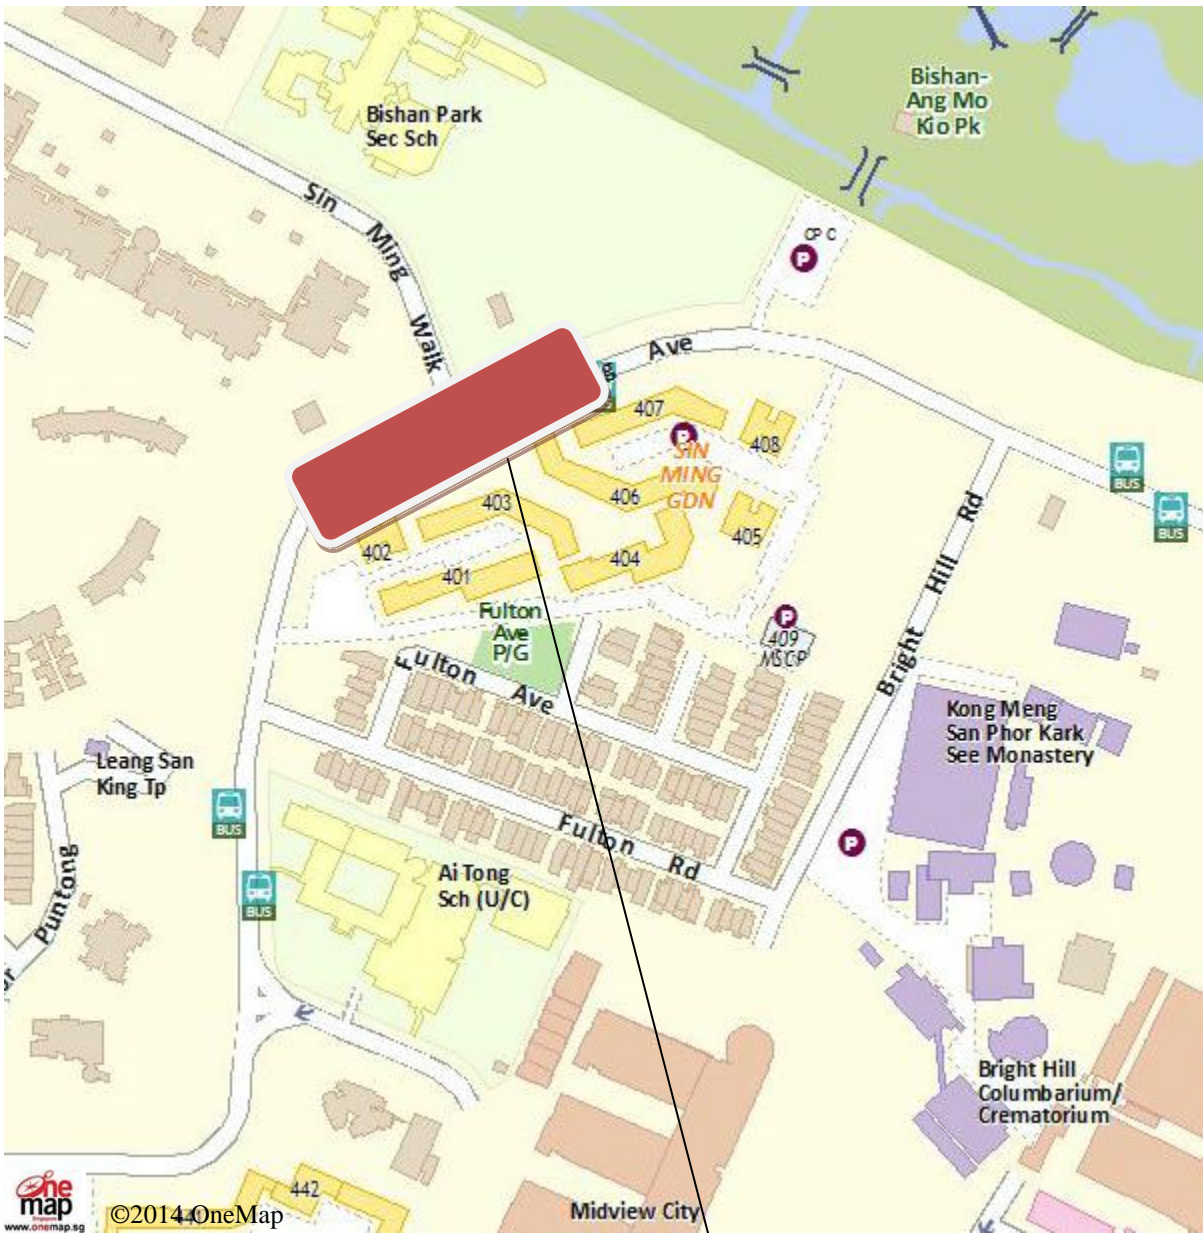

Location Map of Sin Ming Station

Future Sin Ming Station

Bishan Park Sec Sch
5 minutes walk

Bishan-Ang Mo Kio Park
5 minutes walk

Woodlands North station
25 minutes ride

Sin Ming Station

Gardens By The Bay station
40 minutes ride

Location Map of Havelock Station

Future Havelock Station

Bukit Ho Swee Housing Estate
5 minutes walk

Robertson Quay
5 minutes walk

Caldecott station
25 minutes ride

Havelock station

Stevens station
20 minutes ride

Location Map of Marina Bay Station

the map
www.onemap.sg

©2014 OneMap

Future Marina Bay Interchange

Marina Bay Financial Centre
5 minutes walk

Marina One (est to be completed in 2017)
5 minutes walk

Springleaf station
45 minutes ride

Marina Bay Interchange

Upper Thomson station
35 minutes ride