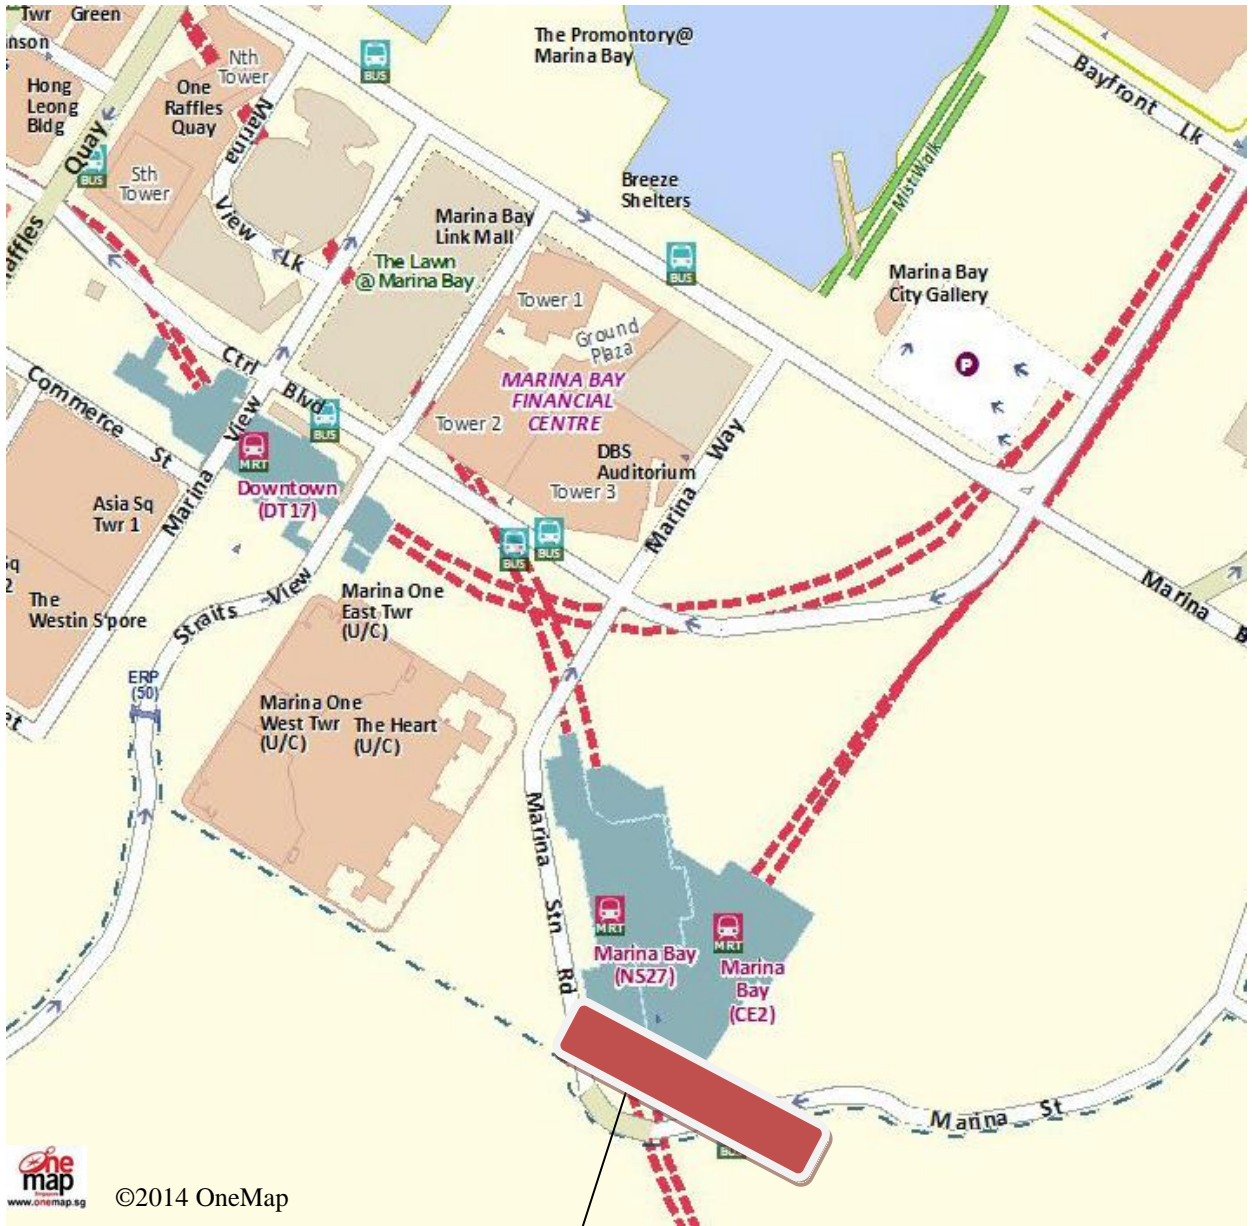

Location Map of Sin Ming Station

Future Sin Ming Station

Bishan Park Sec Sch
5 minutes walk

Bishan-Ang Mo Kio Park
5 minutes walk

Woodlands North station
25 minutes ride

Sin Ming Station

Gardens By The Bay station
40 minutes ride

Location Map of Havelock Station

Future Havelock Station

Bukit Ho Swee Housing Estate
5 minutes walk

Robertson Quay
5 minutes walk

Caldecott station
25 minutes ride

Havelock station

Stevens station
20 minutes ride

Location Map of Marina Bay Station

the map
www.onemap.sg

©2014 OneMap

Future Marina Bay Interchange

Marina Bay Financial Centre
5 minutes walk

Marina One (est to be completed in 2017)
5 minutes walk

Springleaf station
45 minutes ride

Marina Bay Interchange

Upper Thomson station
35 minutes ride