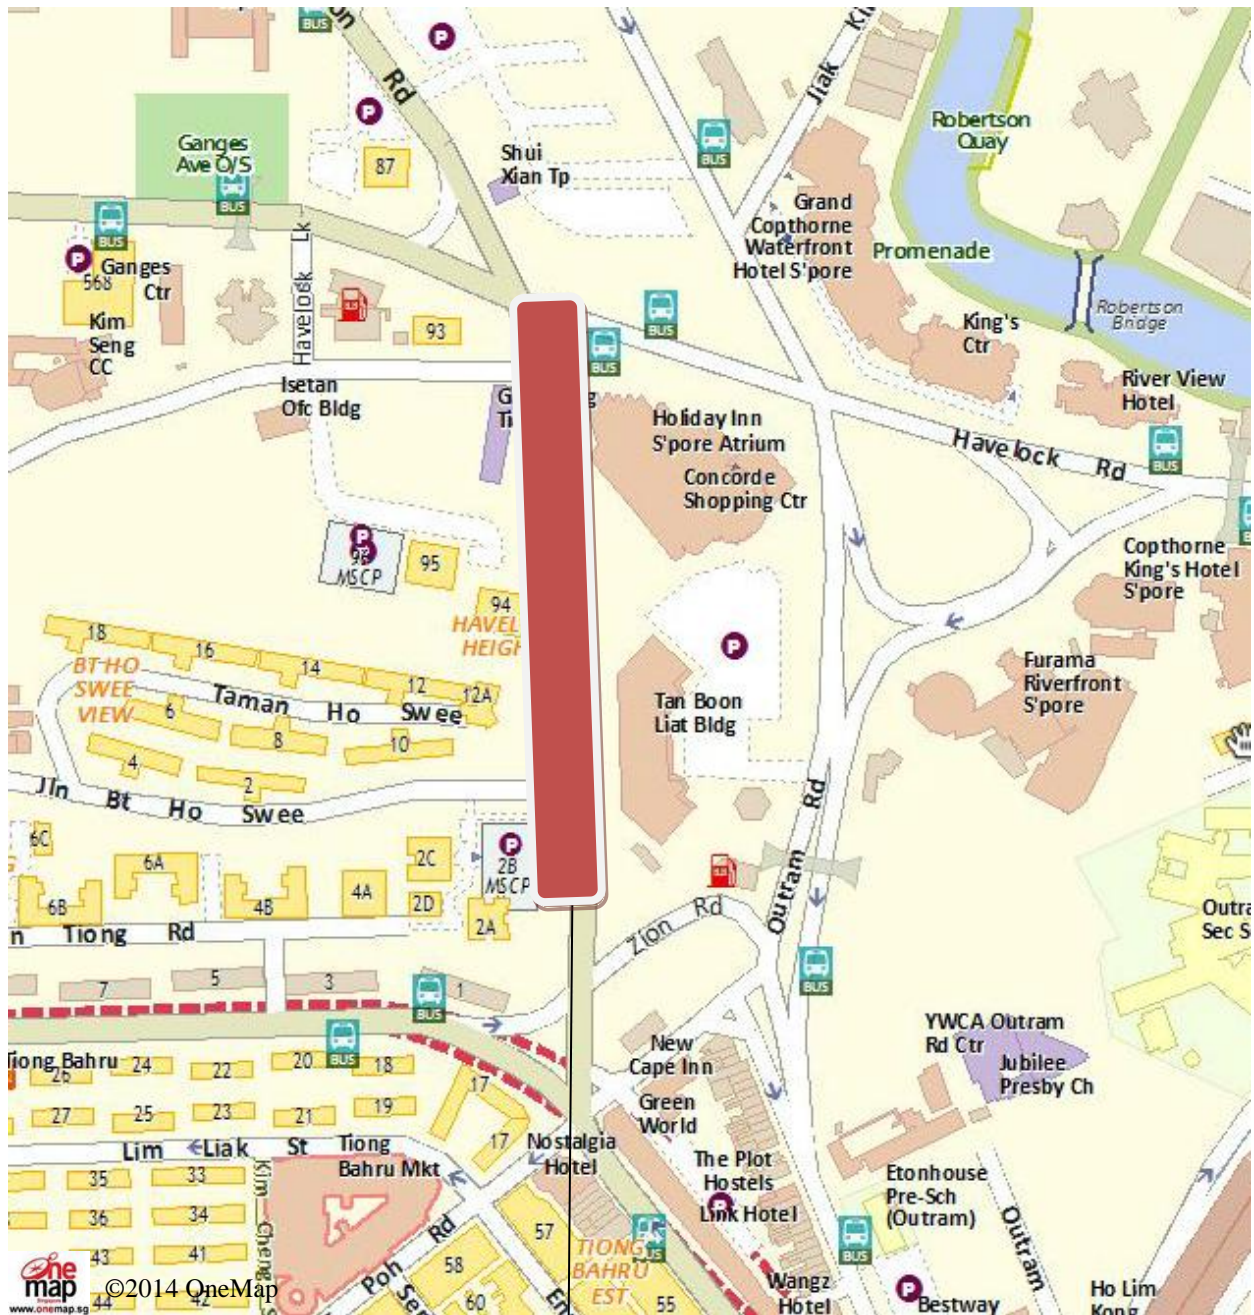

Location Map of Sin Ming Station

Future Sin Ming Station

Bishan Park Sec Sch
5 minutes walk

Bishan-Ang Mo Kio Park
5 minutes walk

Woodlands North station
25 minutes ride

Sin Ming Station

Gardens By The Bay station
40 minutes ride

Location Map of Havelock Station

Future Havelock Station

Bukit Ho Swee Housing Estate
5 minutes walk

Robertson Quay
5 minutes walk

Caldecott station
25 minutes ride

Havelock station

Stevens station
20 minutes ride

Location Map of Marina Bay Station

the map
www.onemap.sg

©2014 OneMap

Future Marina Bay Interchange

Marina Bay Financial Centre
5 minutes walk

Marina One (est to be completed in 2017)
5 minutes walk

Springleaf station
45 minutes ride

Marina Bay Interchange

Upper Thomson station
35 minutes ride