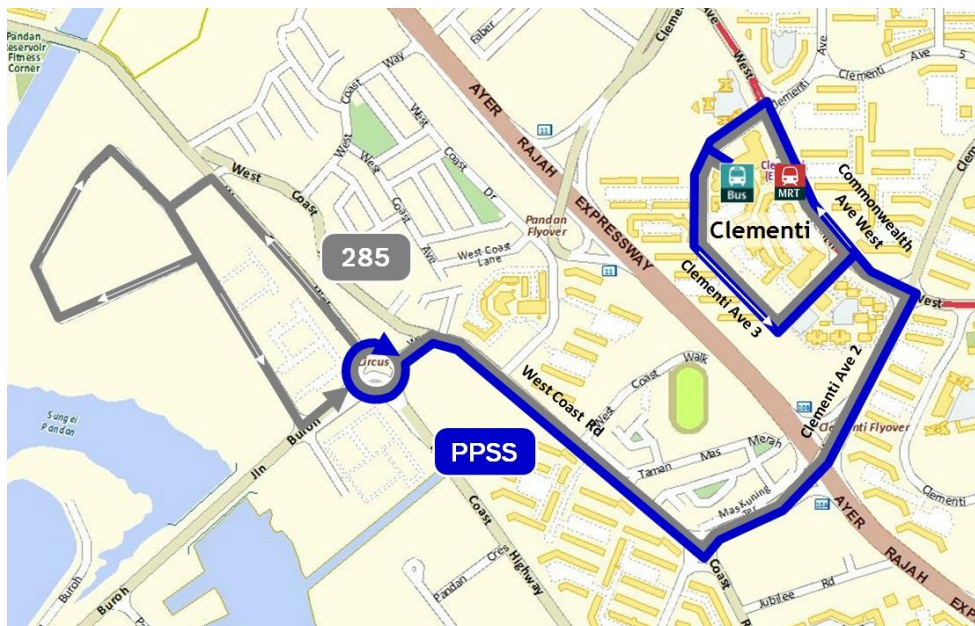

**ROUTE MAPS OF THE FIVE PEAK PERIOD SHORT SERVICES**

- 1. Peak Period Short Service complementing SBS Transit Service 265:  
Ang Mo Kio Interchange to Ang Mo Kio Avenue 10**

- 2. Peak Period Short Service complementing SBS Transit Service 285:  
Clementi Interchange to West Coast Road**

**3. Peak Period Short Service complementing SMRT Service 811:  
Yishun Interchange to Yishun Avenue 1**

**4. Peak Period Short Service complementing SMRT Service 812:  
Yishun Interchange to Yishun Avenue 3**

**5. Peak Period Short Service complementing SMRT Service 903:  
Woodlands Interchange to Marsiling Lane**