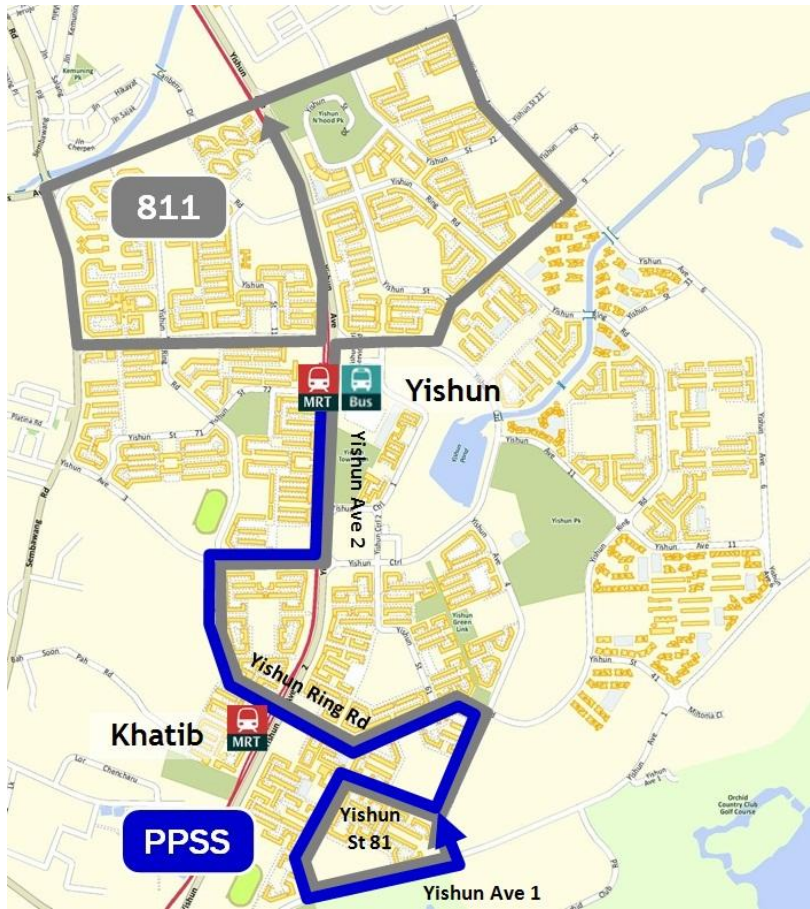

**ROUTE MAPS OF THE FIVE PEAK PERIOD SHORT SERVICES**

- 1. Peak Period Short Service complementing SBS Transit Service 265:  
Ang Mo Kio Interchange to Ang Mo Kio Avenue 10**

- 2. Peak Period Short Service complementing SBS Transit Service 285:  
Clementi Interchange to West Coast Road**

**3. Peak Period Short Service complementing SMRT Service 811:  
Yishun Interchange to Yishun Avenue 1**

**4. Peak Period Short Service complementing SMRT Service 812:  
Yishun Interchange to Yishun Avenue 3**

**5. Peak Period Short Service complementing SMRT Service 903:  
Woodlands Interchange to Marsiling Lane**