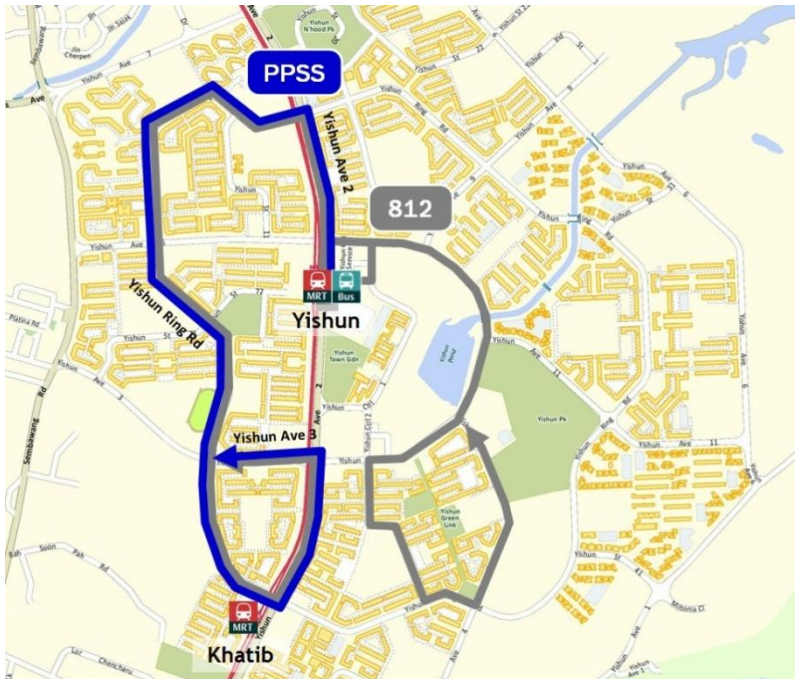

**ROUTE MAPS OF THE FIVE PEAK PERIOD SHORT SERVICES**

- 1. Peak Period Short Service complementing SBS Transit Service 265:  
Ang Mo Kio Interchange to Ang Mo Kio Avenue 10**

- 2. Peak Period Short Service complementing SBS Transit Service 285:  
Clementi Interchange to West Coast Road**

**3. Peak Period Short Service complementing SMRT Service 811:  
Yishun Interchange to Yishun Avenue 1**

**4. Peak Period Short Service complementing SMRT Service 812:  
Yishun Interchange to Yishun Avenue 3**

**5. Peak Period Short Service complementing SMRT Service 903:  
Woodlands Interchange to Marsiling Lane**