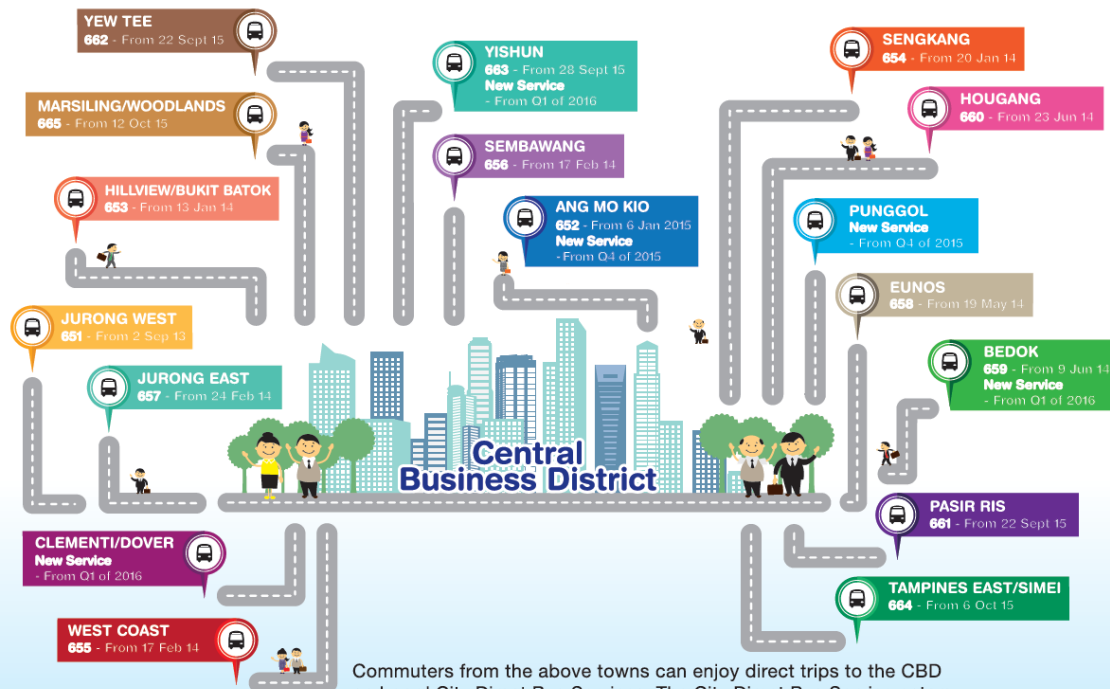

MAP OF 20 CITY DIRECT SERVICES

City Direct Bus Services

Your One Ride to the CBD

Commuters from the above towns can enjoy direct trips to the CBD on board City Direct Bus Services. The City Direct Bus Service caters to journeys to and from the city during weekday peak periods, with two one-way trips in the morning, and another two in the evening.

With limited stops and the use of expressways, the journey duration on these buses is comparable to travelling on a connecting bus or LRT service, and transferring to a train into the city.

**Bringing You
More Buses,
Better Rides**

Land Transport Authority
We Keep Your World *Moving*

For more information, visit www.mytransport.sg