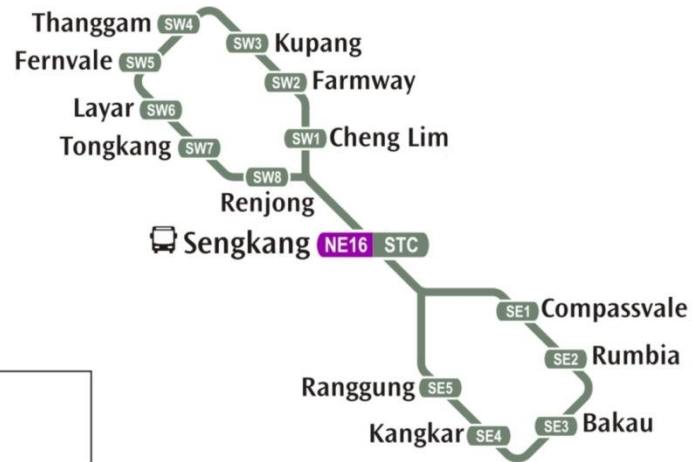

System Map of Sengkang LRT

Legend :

-  North East Line
-  Sengkang LRT
-  Bus Interchange near Station