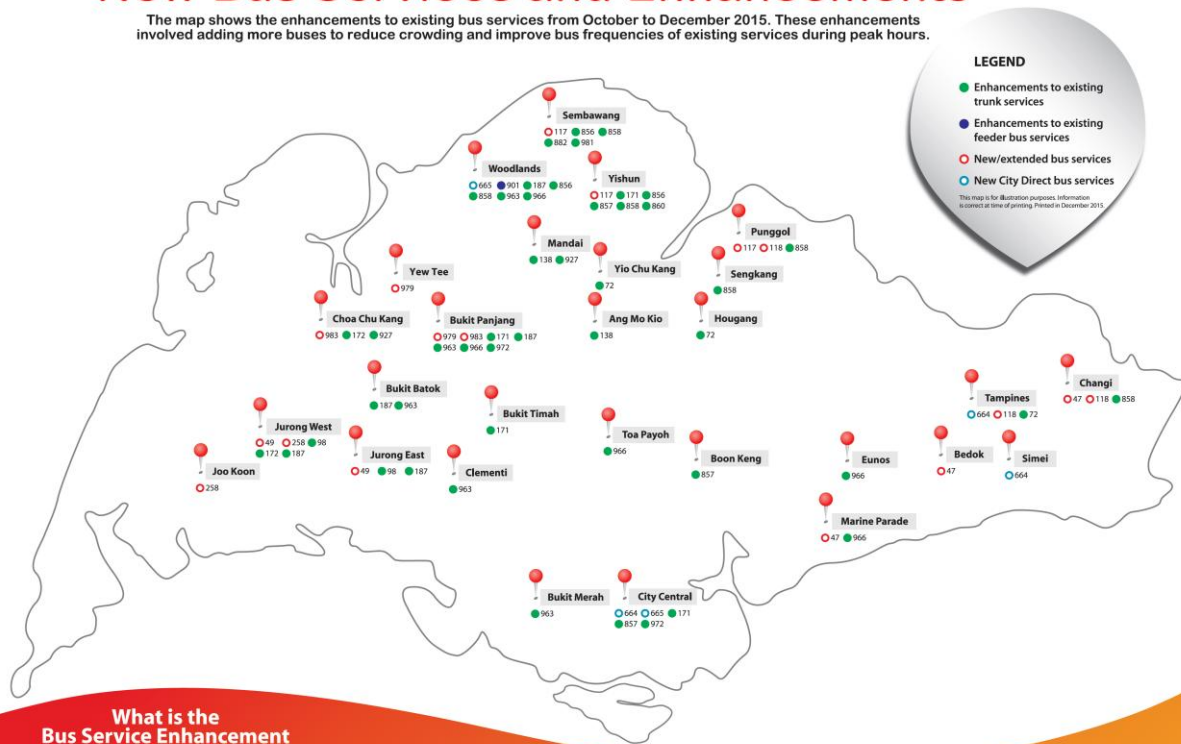

What is the Bus Service Enhancement Programme (BSEP)?

For more information, visit www.mytransport.sg