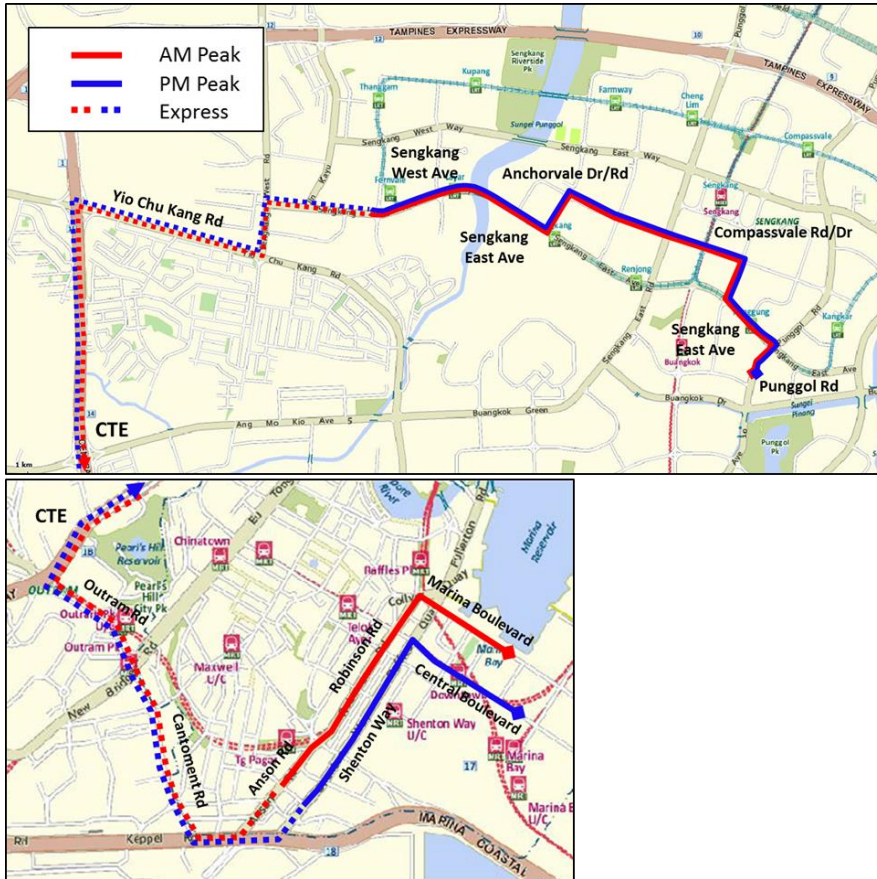

Route Map of Two New CDS and existing CDS 651

Route 1 – Buangkok/Sengkang to CBD

Route 2 – Hougang to CBD

Existing CDS 651 – Jurong West to CBD

#####