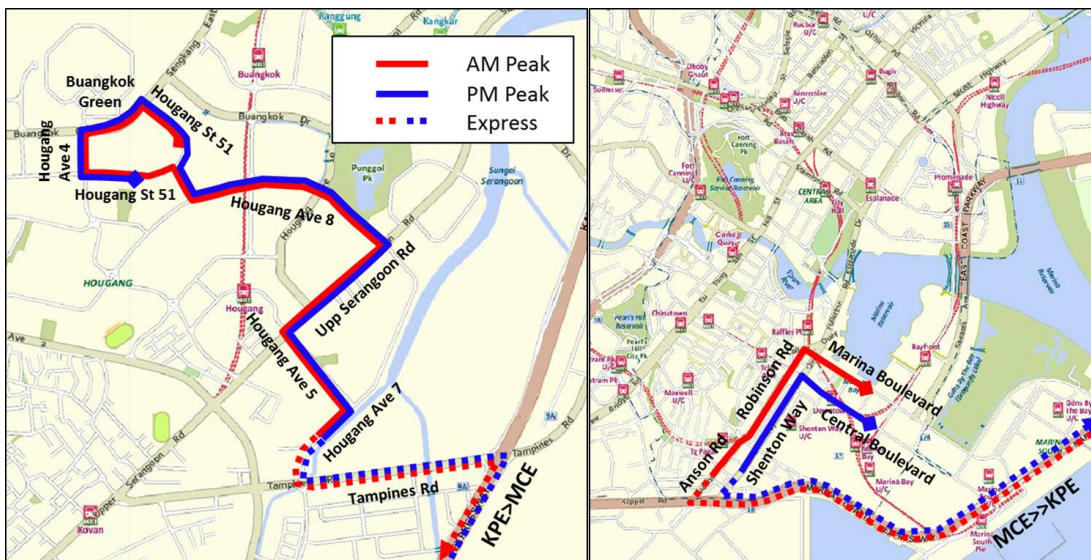

Route Map of Two New CDS and existing CDS 651

Route 1 – Buangkok/Sengkang to CBD

Route 2 – Hougang to CBD

Existing CDS 651 – Jurong West to CBD

#####