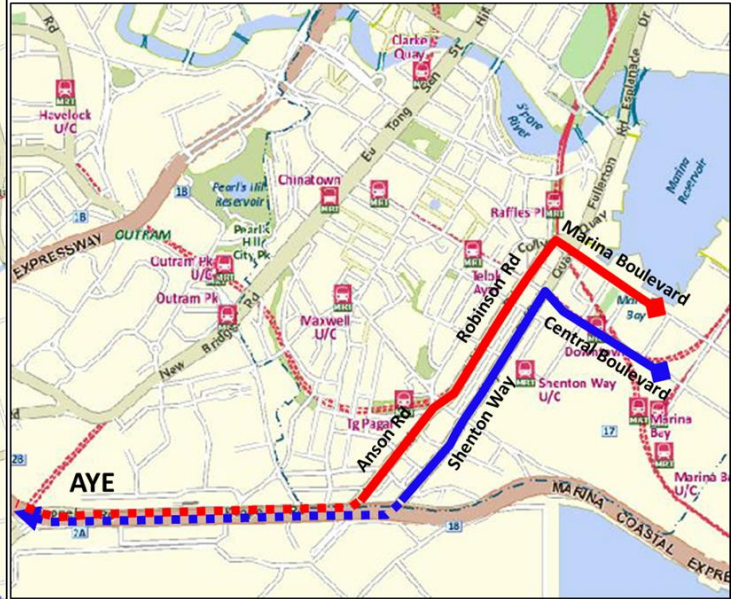

Route Map of Two New CDS and existing CDS 651

Route 1 – Buangkok/Sengkang to CBD

Route 2 – Hougang to CBD

Existing CDS 651 – Jurong West to CBD

#####