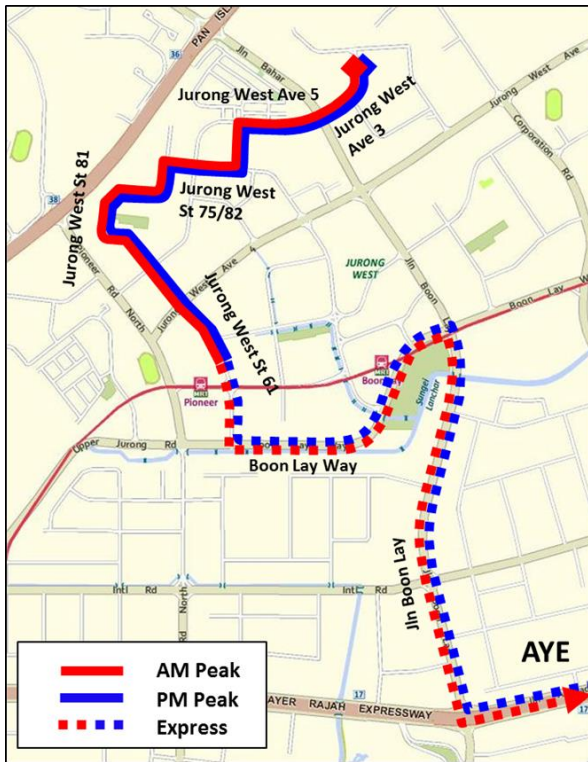

Route Map of Two New CDS and existing CDS 651

Route 1 – Buangkok/Sengkang to CBD

Route 2 – Hougang to CBD

Existing CDS 651 – Jurong West to CBD

#####