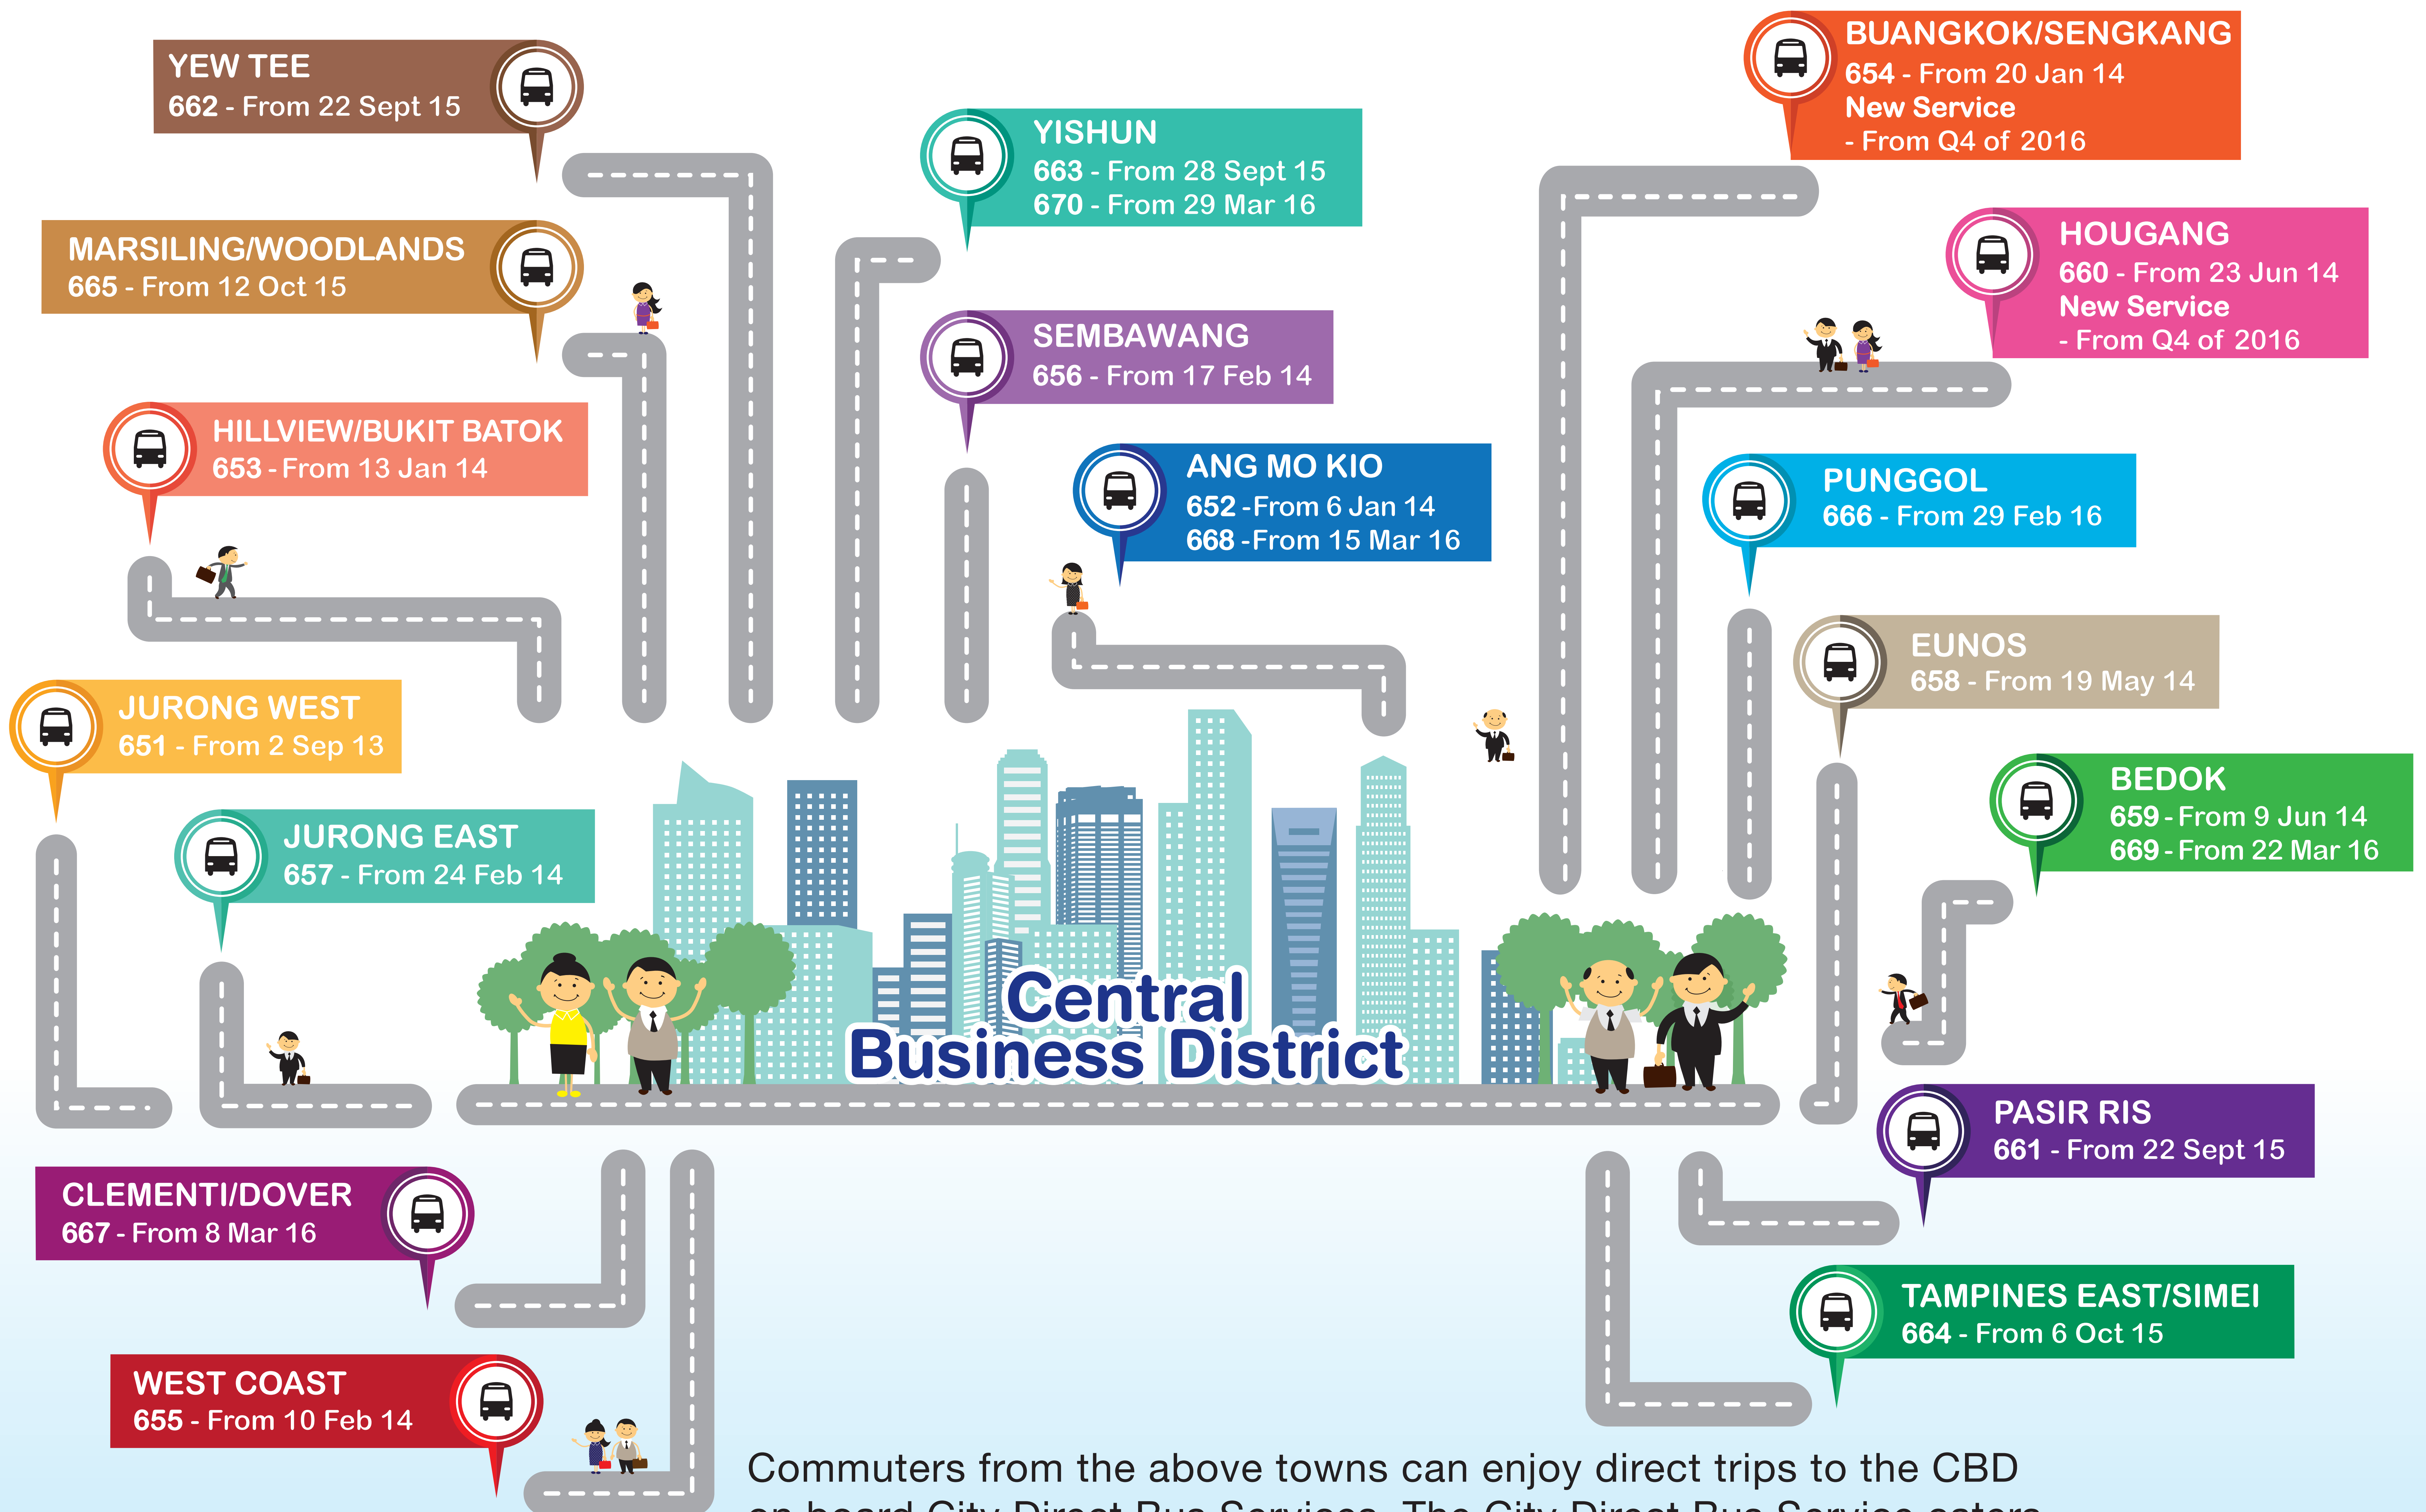

# City Direct Bus Services

## Your One Ride to the CBD

Commuters from the above towns can enjoy direct trips to the CBD on board City Direct Bus Services. The City Direct Bus Service caters to journeys to and from the city during weekday peak periods, with two one-way trips in the morning, and another two in the evening.

With limited stops and the use of expressways, the journey duration on these buses is comparable to travelling on a connecting bus or LRT service, and transferring to a train into the city.

**Bringing You  
More Buses,  
Better Rides**

Land Transport Authority  
We Keep Your World *Moving*