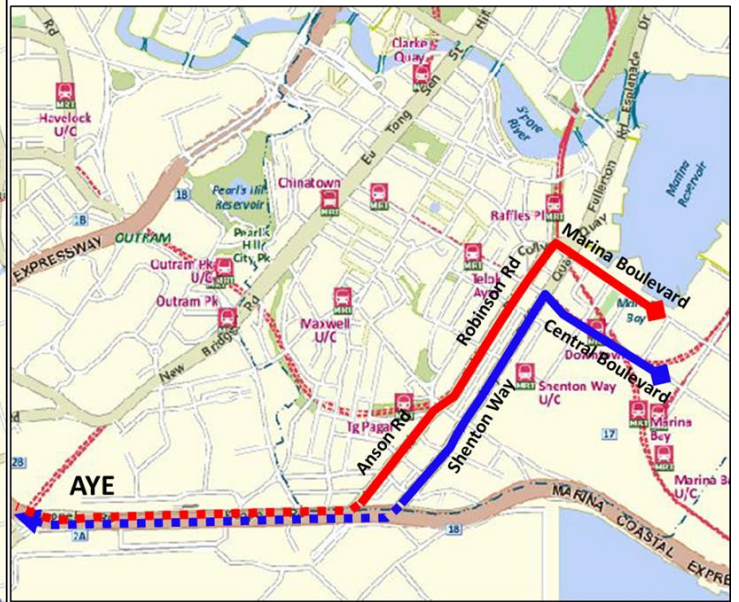

ROUTE MAP OF THE THREE AWARDED CDS

Route 1 – Buangkok/Sengkang to CBD (new)

Route 2 – Hougang to CBD (new)

Existing CDS 651 – Jurong West to CBD (re-rendered)

#####