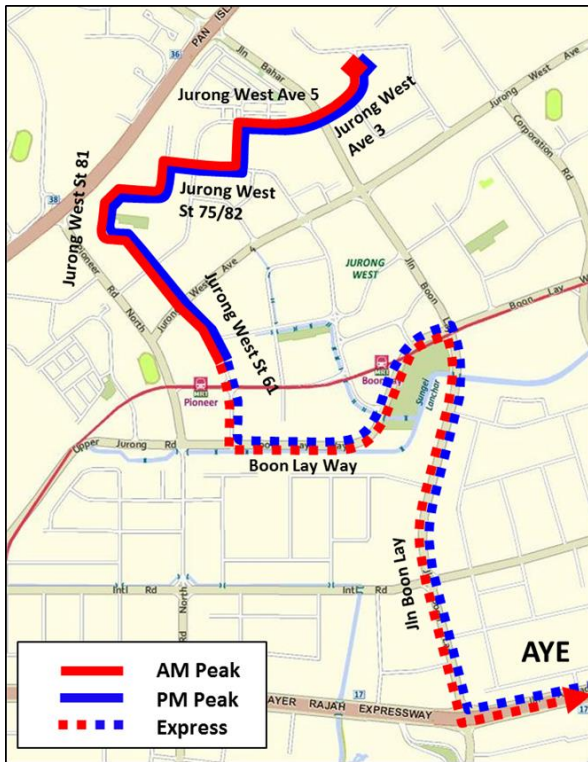

ROUTE MAP OF THE THREE AWARDED CDS

Route 1 – Buangkok/Sengkang to CBD (new)

Route 2 – Hougang to CBD (new)

Existing CDS 651 – Jurong West to CBD (re-rendered)

#####