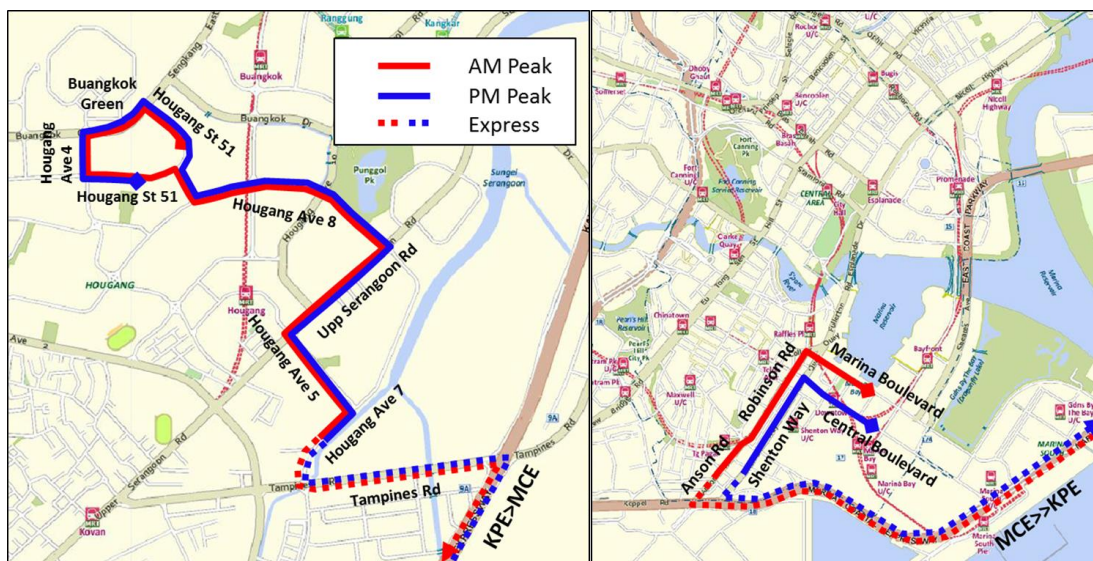

ROUTE MAP OF THE THREE AWARDED CDS

Route 1 – Buangkok/Sengkang to CBD (new)

Route 2 – Hougang to CBD (new)

Existing CDS 651 – Jurong West to CBD (re-rendered)

#####