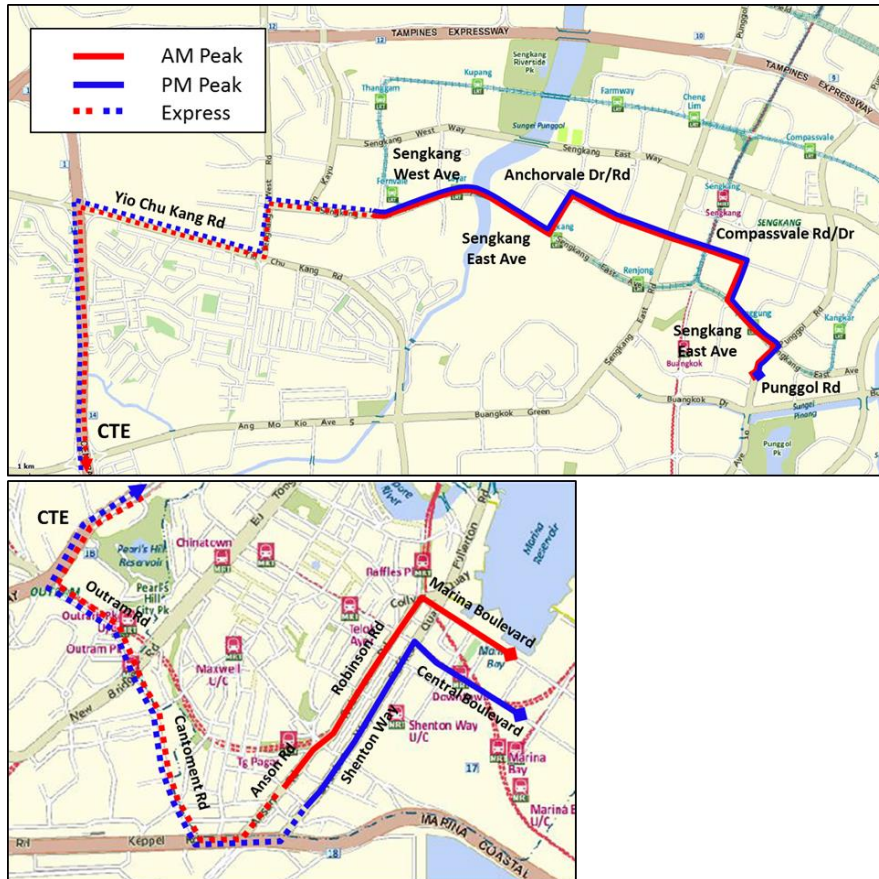

ROUTE MAP OF THE THREE AWARDED CDS

Route 1 – Buangkok/Sengkang to CBD (new)

Route 2 – Hougang to CBD (new)

Existing CDS 651 – Jurong West to CBD (re-rendered)

#####