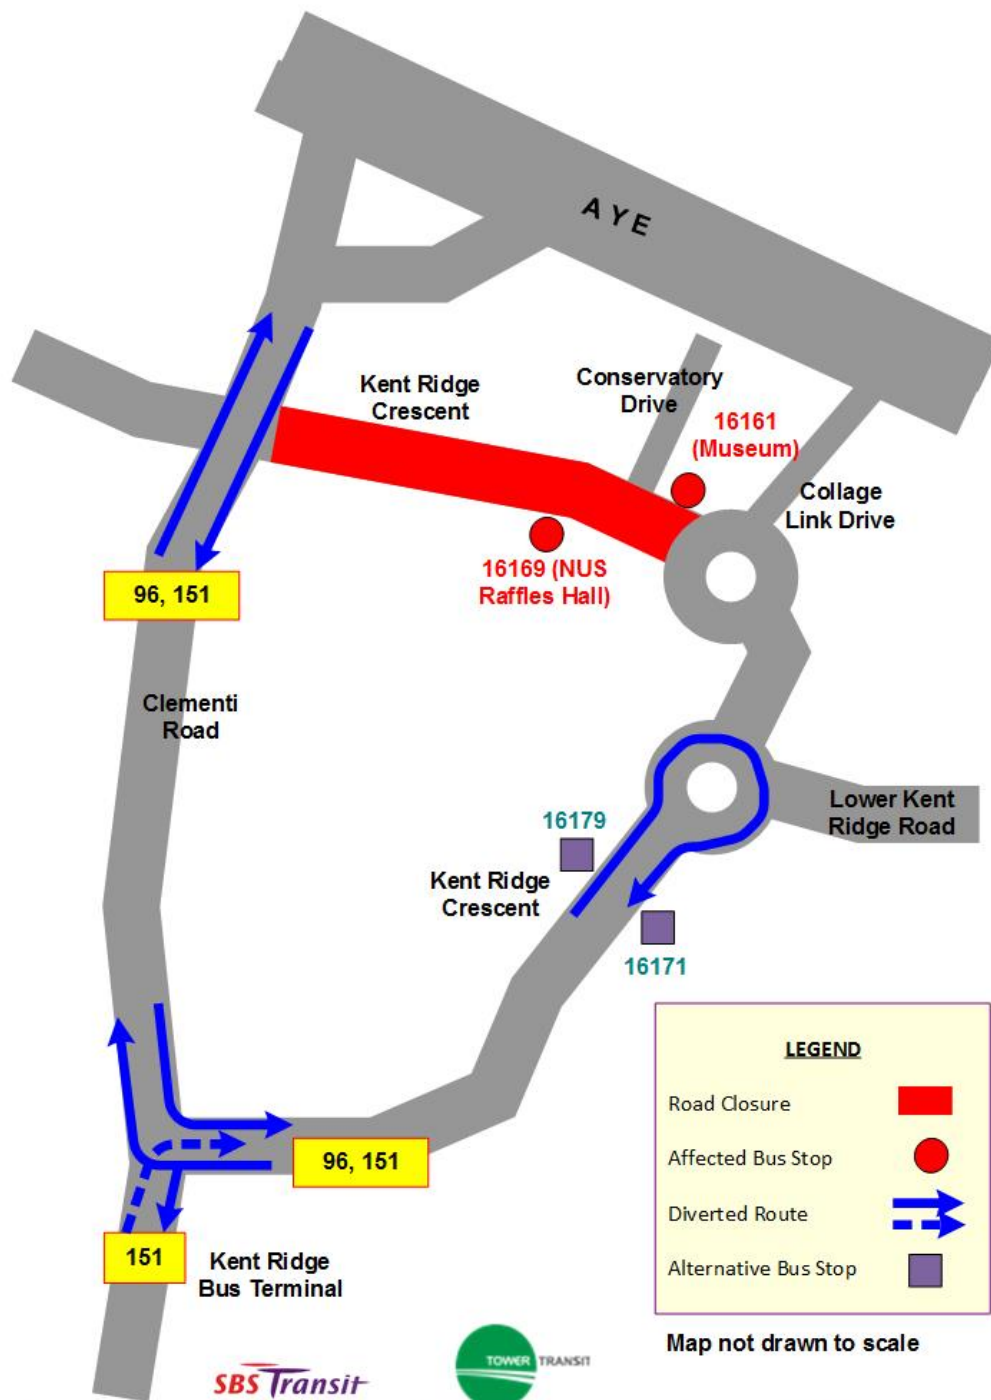

**Road Closures for the Late Mr S R Nathan's Lying In State
Bus Diversion Plan from 5.00am on 25 August 2016
to 5.00pm on 26 August 2016**

For enquiries, please contact SBS Transit's hotline at 1800-287 2727 or SMRT's hotline at 1800-336 8900

**Road Closure for State Funeral Service for The Late Mr S R Nathan
Bus Diversion Plan on Friday 26 August 2016, 10.00am to 6.00pm**

For enquiries, please contact SBST's hotline at 1800-287 2727 or TTS' hotline at 1800-248 0950