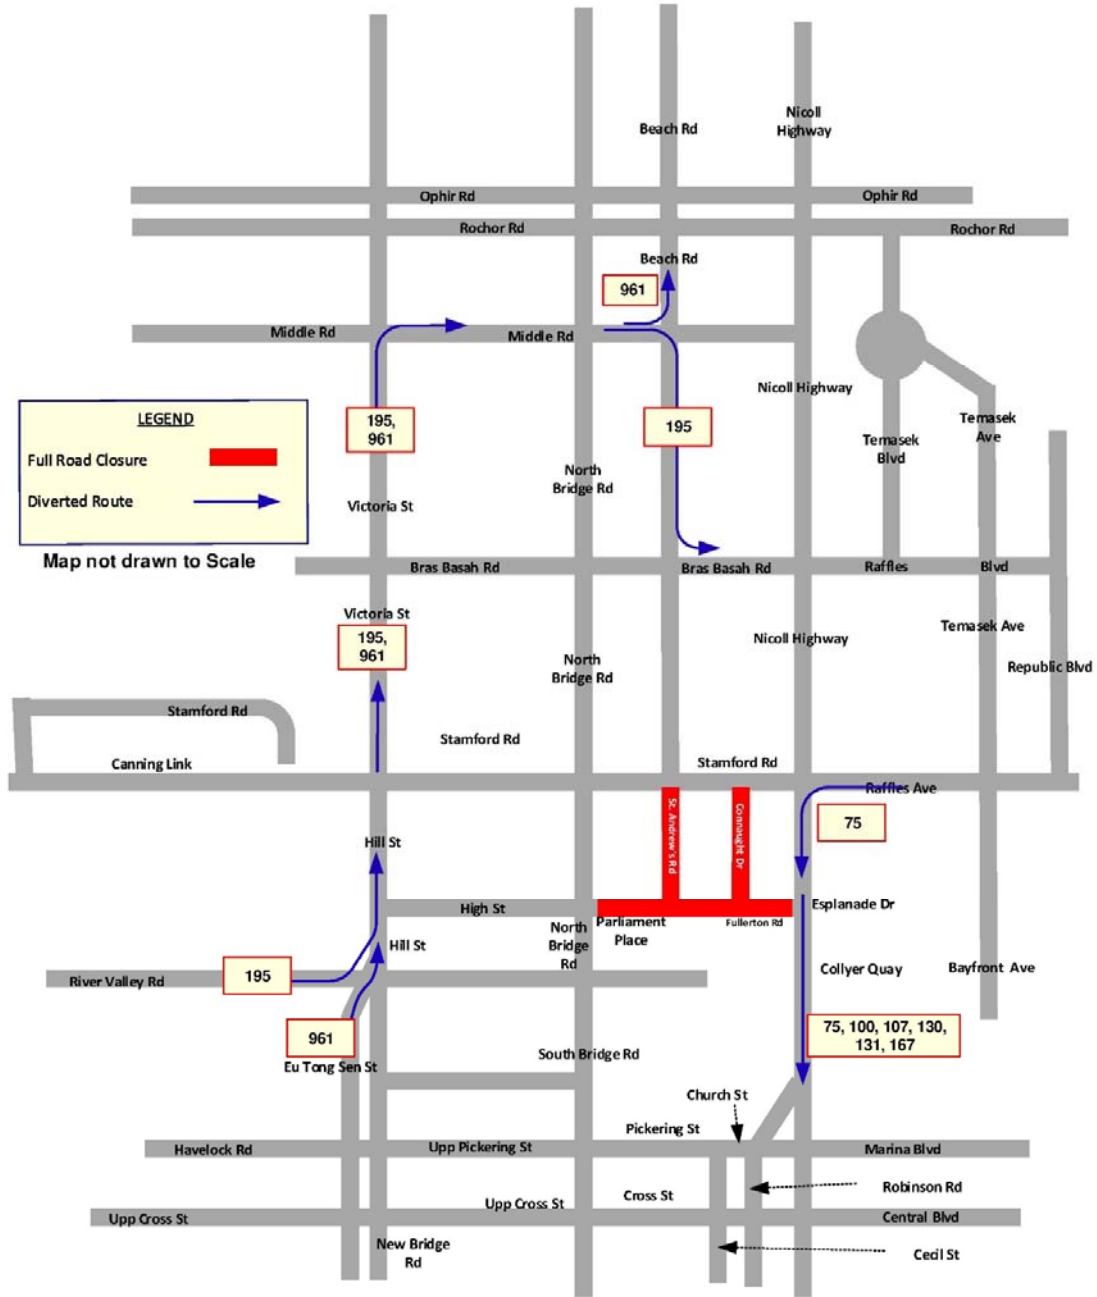

**Road Closures for the Late Mr S R Nathan's Lying In State
Bus Diversion Plan from 5.00am on 25 August 2016
to 5.00pm on 26 August 2016**

For enquiries, please contact SBS Transit's hotline at 1800-287 2727 or SMRT's hotline at 1800-336 8900

**Road Closure for State Funeral Service for The Late Mr S R Nathan
Bus Diversion Plan on Friday 26 August 2016, 10.00am to 6.00pm**

For enquiries, please contact SBST's hotline at 1800-287 2727 or TTS' hotline at 1800-248 0950