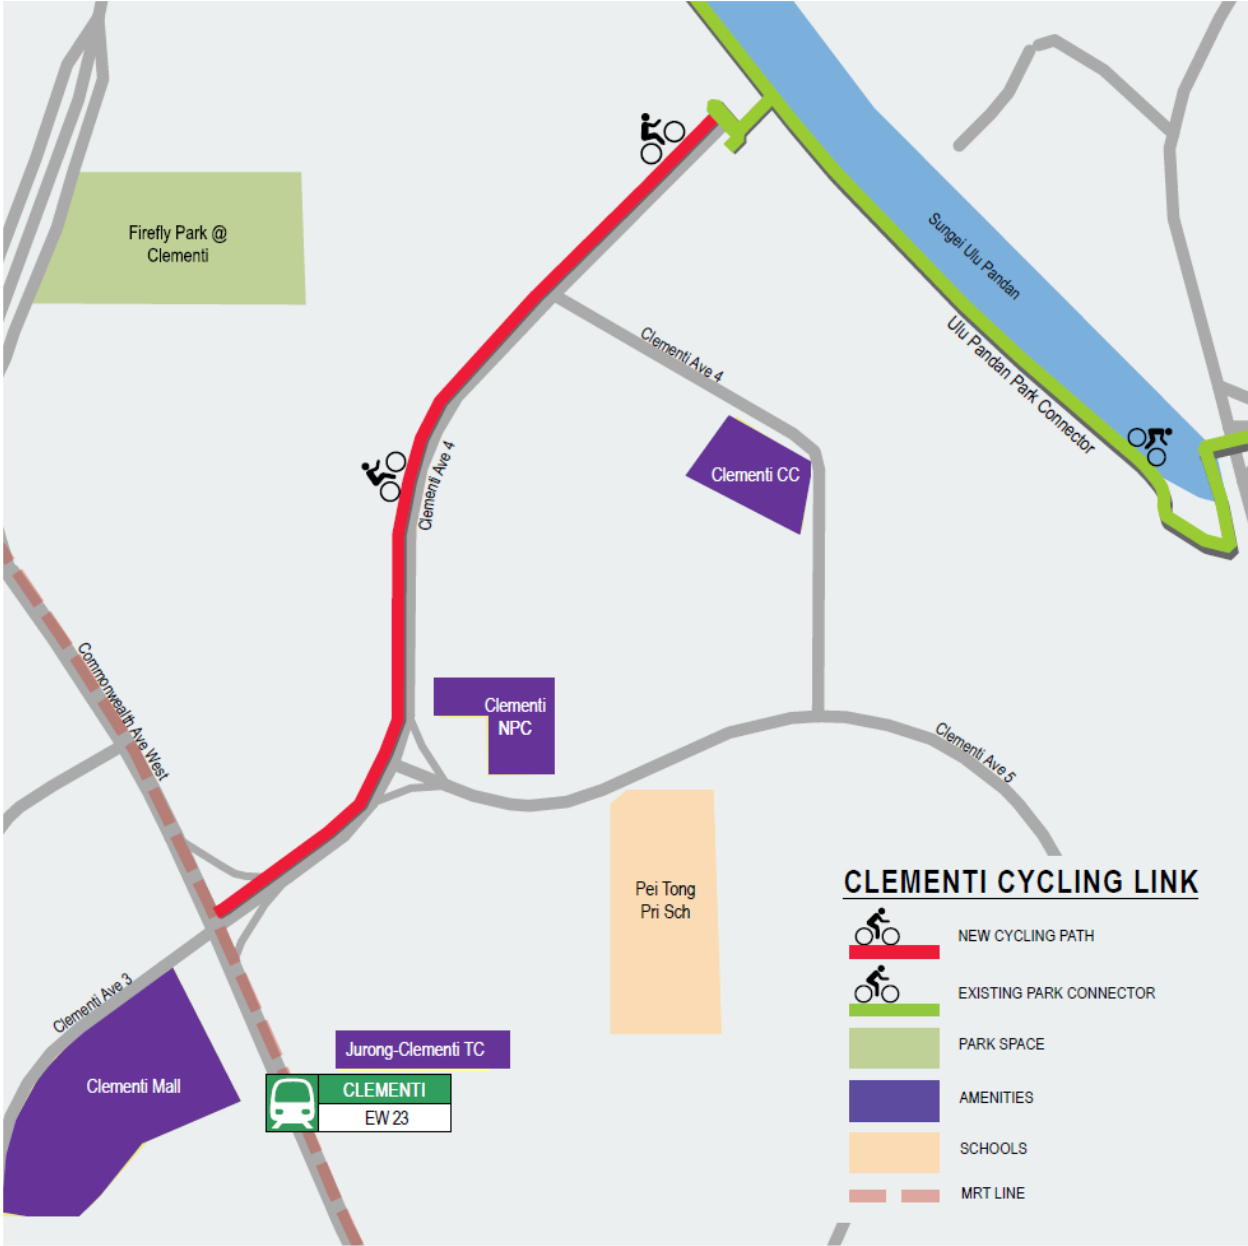

Map of Cycling Link near Clementi MRT station

# Map of Cycling Link near Potong Pasir MRT station