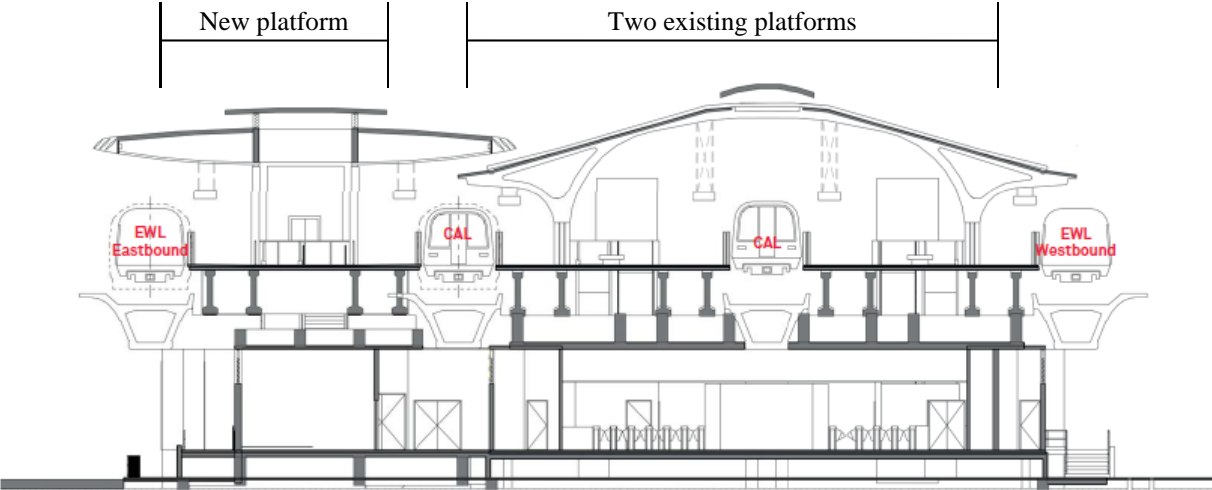

Layout of New Platform at Tanah Merah Station (EW4)

Before

After

Legend

- EWL – East-West Line
- CAL – Changi Airport Line