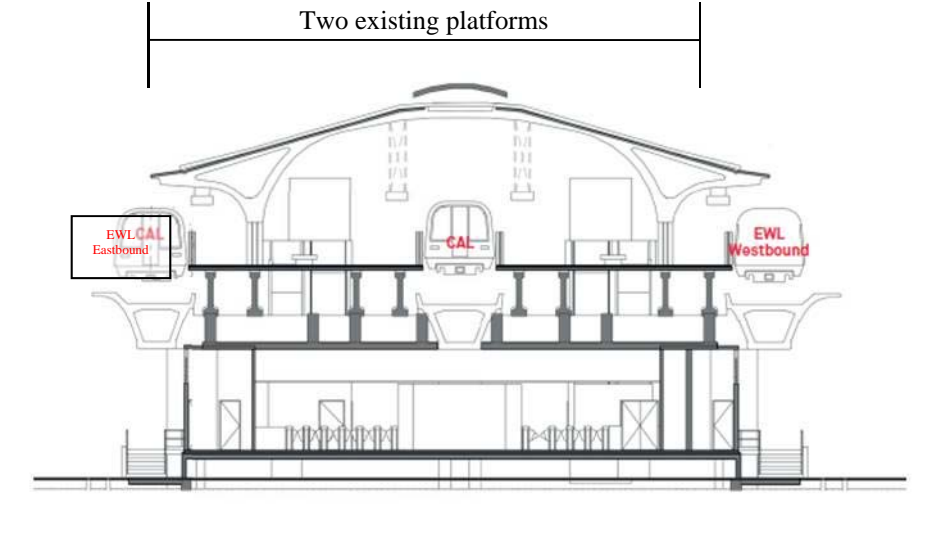

Layout of New Platform at Tanah Merah Station (EW4)

Before

After

Legend

- EWL – East-West Line
- CAL – Changi Airport Line