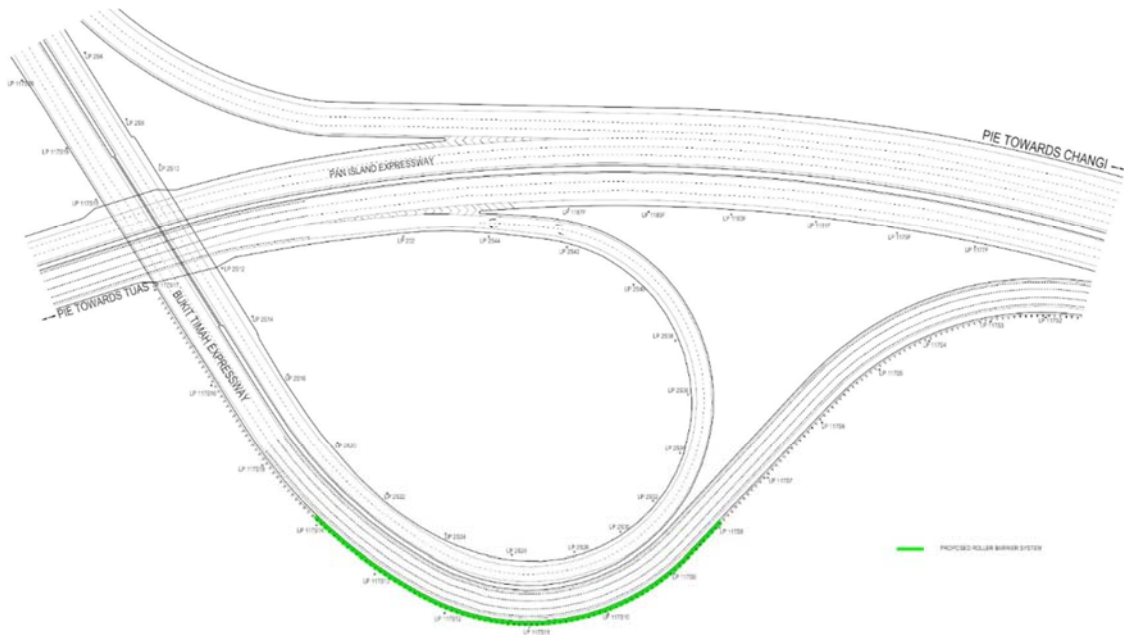

Roller Barrier System Trial

Location map – Trial of Roller Barrier System along stretch of the slip road between PIE(Tuas) and BKE(Woodlands)

Roller Barrier System along a stretch of the slip road between PIE(Tuas) and BKE(Woodlands)