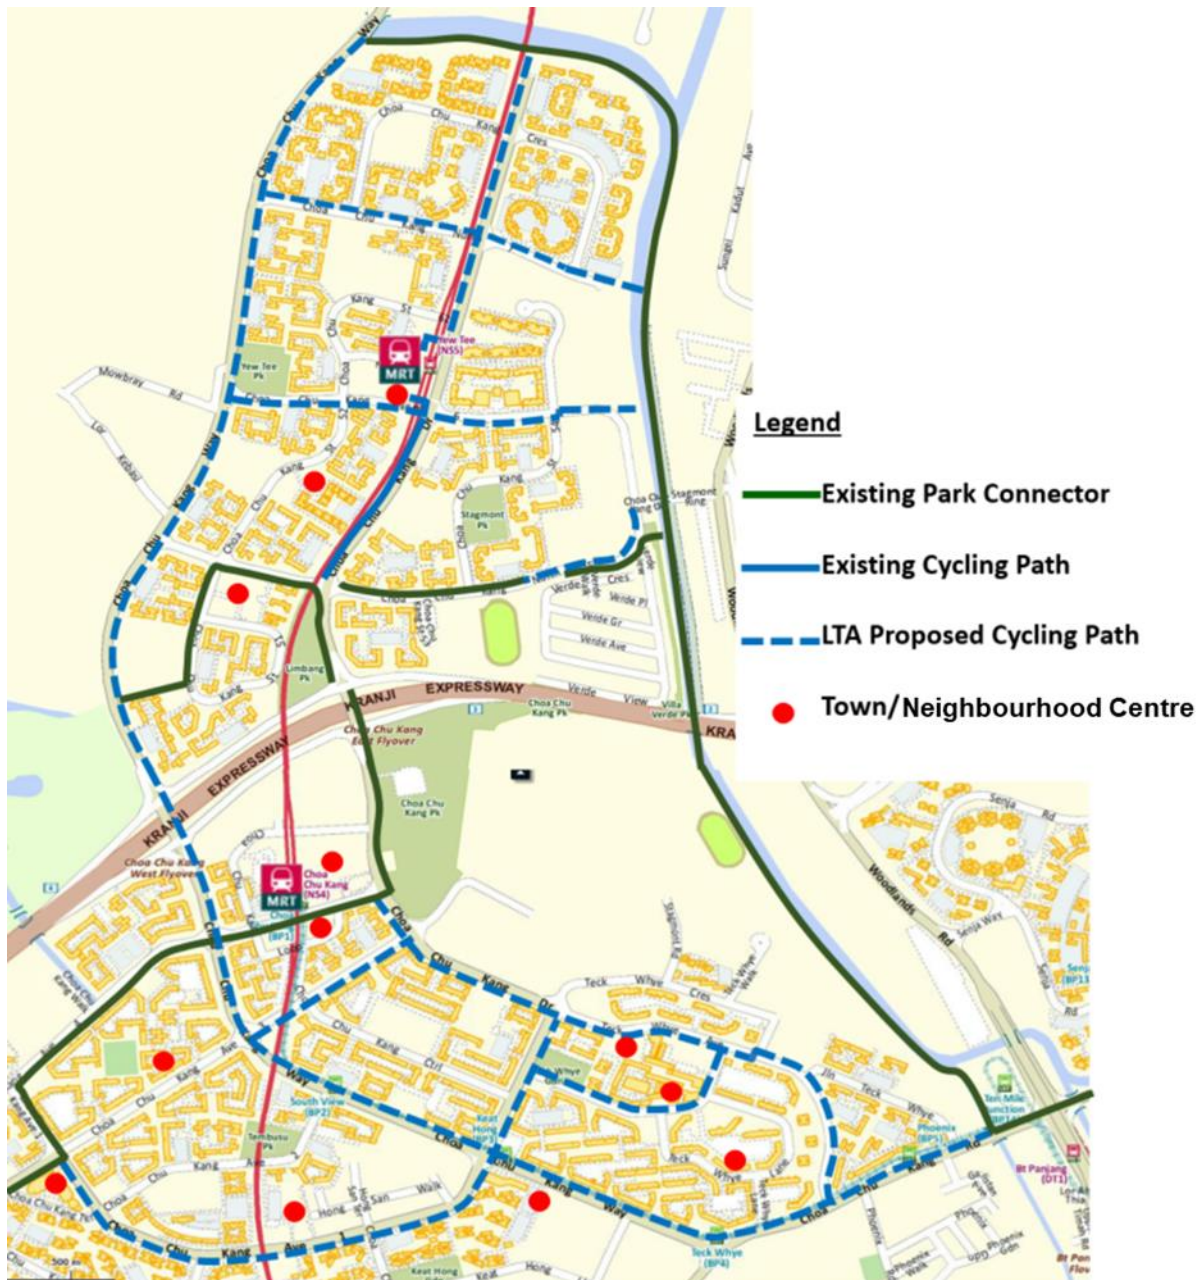

Map of Woodlands Cycling Network

Note: The cycling paths shown are preliminary and subject to feasibility studies.

Map of Toa Payoh Cycling Network

Note: The cycling paths shown are preliminary and subject to feasibility studies.

Map of Choa Chu Kang Cycling Network

Note: The cycling paths shown are preliminary and subject to feasibility studies.

Map of Geylang to City Inter-town Cycling Network

Note: The cycling paths shown are preliminary and subject to feasibility studies.

Map of Queenstown to City Inter-town Cycling Network

Note: The cycling paths shown are preliminary and subject to feasibility studies.