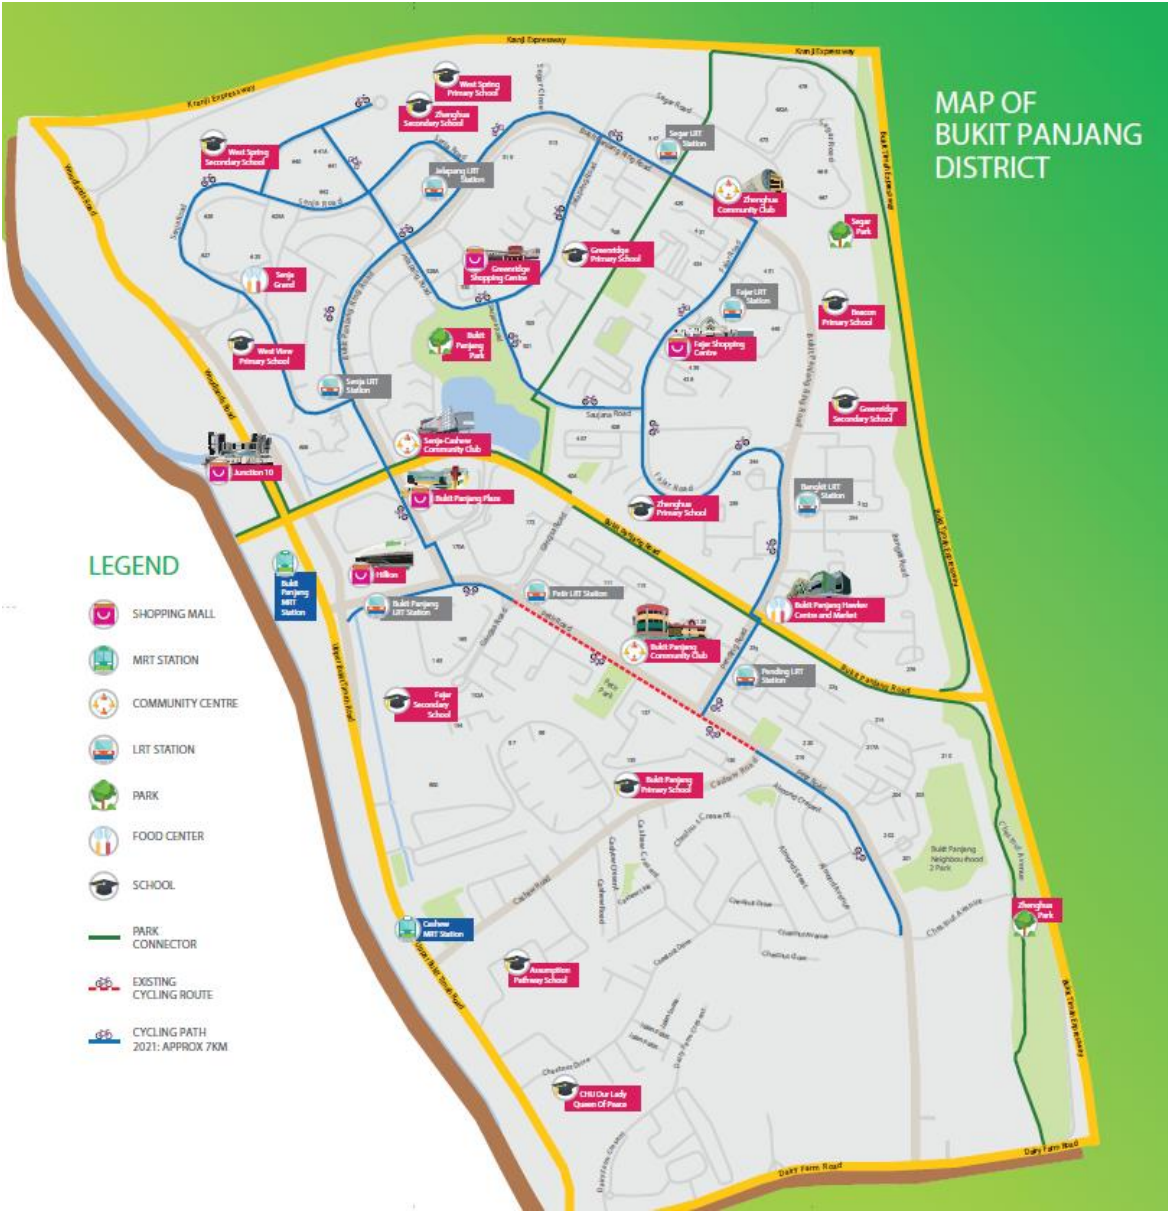

# MAP OF BUKIT PANJANG DISTRICT

## LEGEND

-  SHOPPING MALL
-  MRT STATION
-  COMMUNITY CENTRE
-  LRT STATION
-  PARK
-  FOOD CENTER
-  SCHOOL
-  PARK CONNECTOR
-  EXISTING CYCLING ROUTE
-  CYCLING PATH 2021: APPROX 7KM

# Taman Jurong

## Cycling Path Network