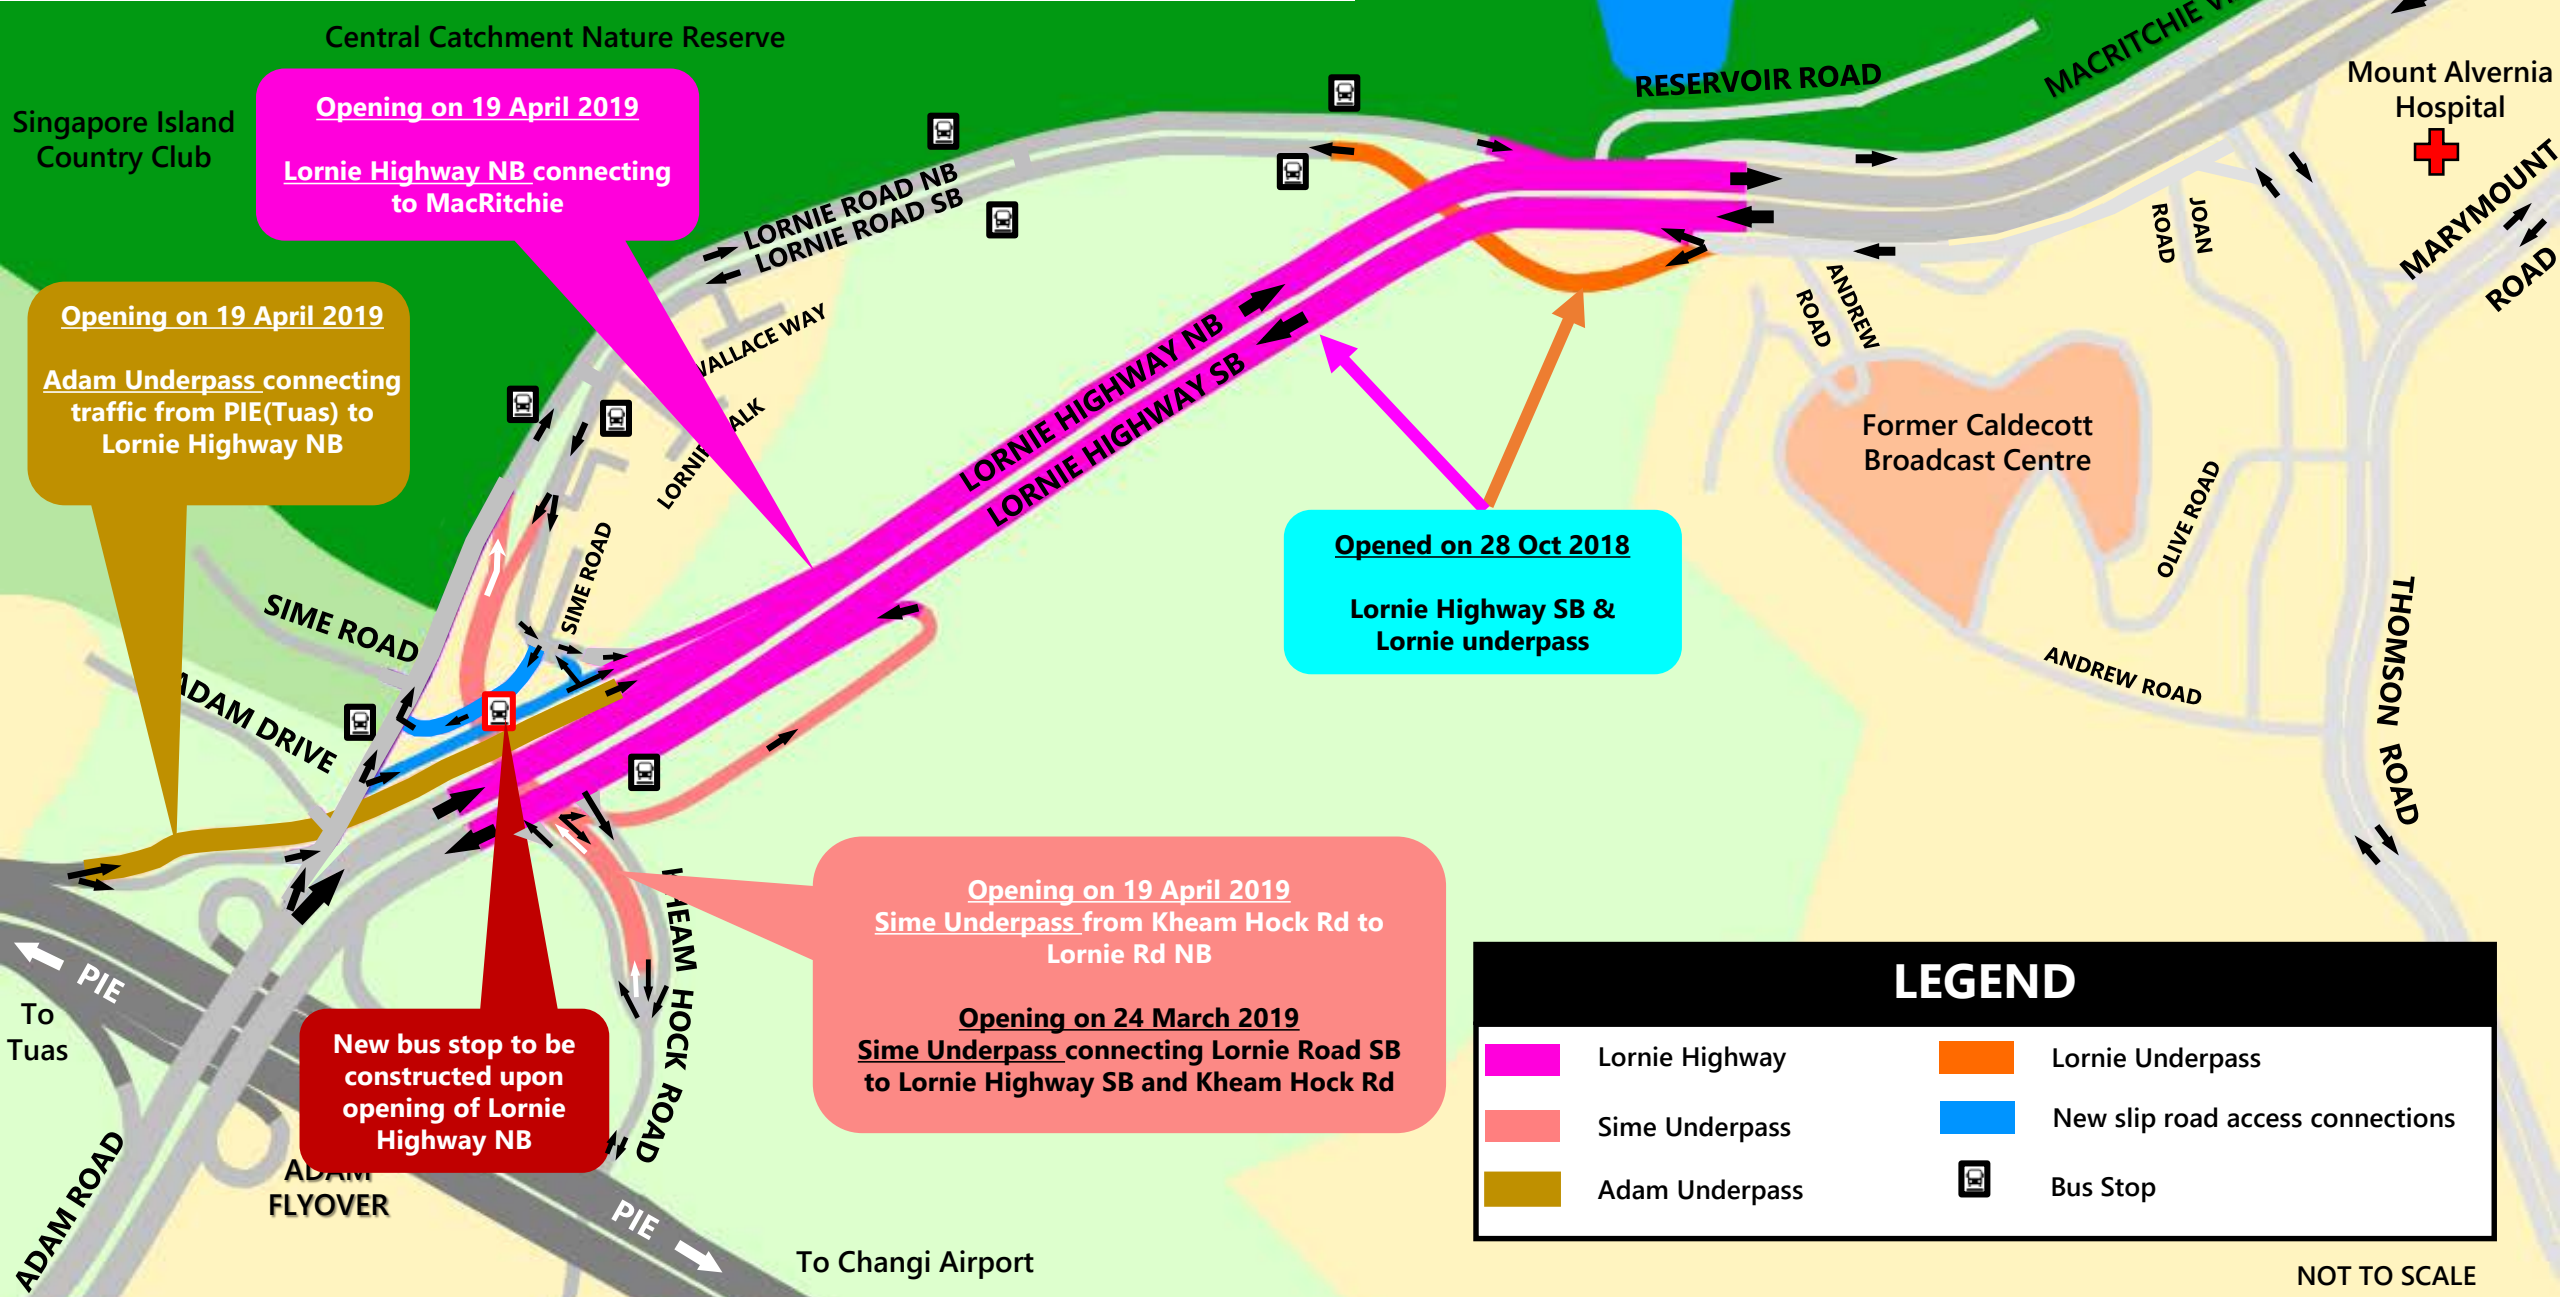

NEW ROAD BETWEEN MACRITCHIE VIADUCT AND ADAM FLYOVER

Opening of Lornie Highway Northbound & Adam Underpass (19 April 2019)

Opening on 19 April 2019
Lornie Highway NB connecting to MacRitchie

Opening on 19 April 2019
Adam Underpass connecting traffic from PIE(Tuas) to Lornie Highway NB

Opened on 28 Oct 2018
Lornie Highway SB & Lornie underpass

Opening on 19 April 2019
Sime Underpass from Kheam Hock Rd to Lornie Rd NB

Opening on 24 March 2019
Sime Underpass connecting Lornie Road SB to Lornie Highway SB and Kheam Hock Rd

New bus stop to be constructed upon opening of Lornie Highway NB

LEGEND	
	Lornie Highway
	Lornie Underpass
	Sime Underpass
	New slip road access connections
	Adam Underpass
	Bus Stop