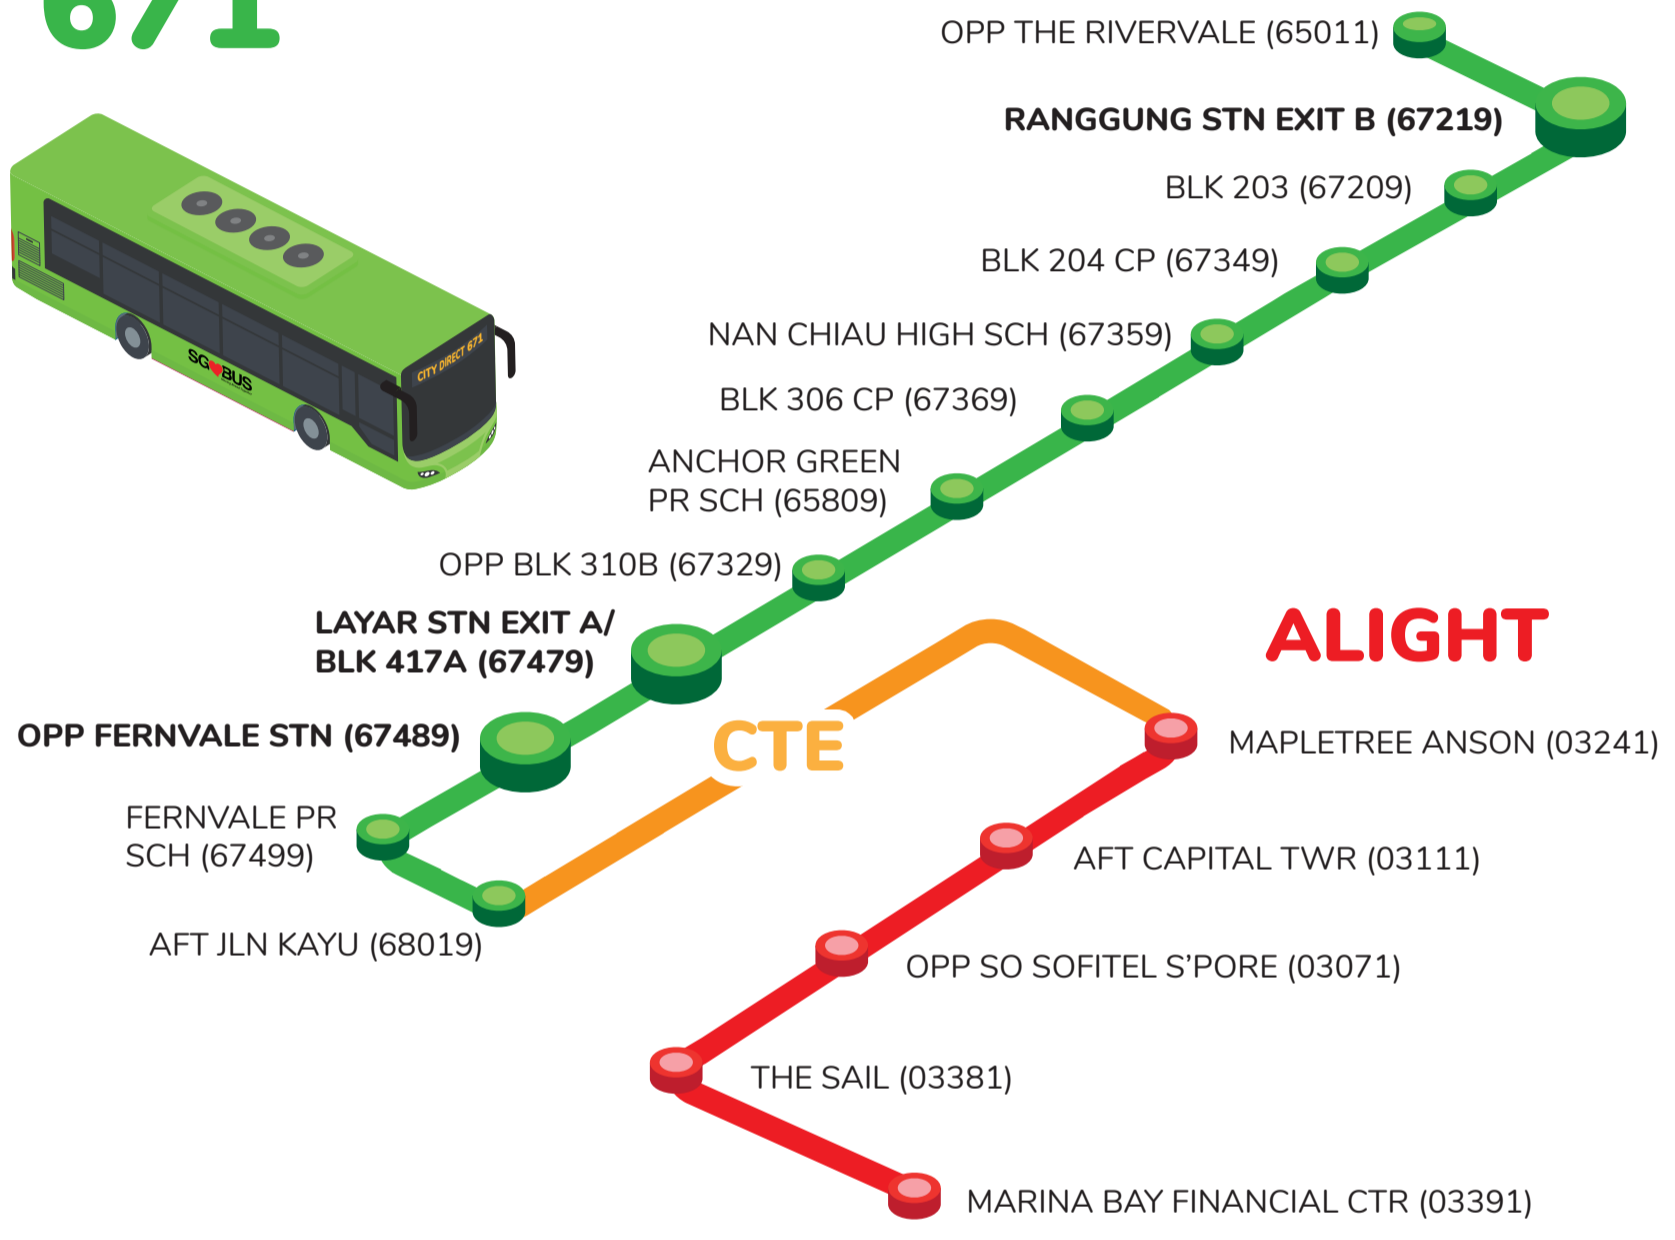

- ALIGHT
- BOARD
- EXPRESSWAY

BOARD (7AM TO 9AM)

43e

EXPRESS BUS SERVICE

CITY DIRECT SERVICE

654

- ALIGHT
- BOARD
- EXPRESSWAY

BOARD (7AM TO 9AM)

**CITY DIRECT
SERVICE
660**

- ALIGHT
- BOARD
- EXPRESSWAY

BOARD (7AM TO 9AM)

CITY DIRECT SERVICE 666

BOARD (7AM TO 9AM)

- ALIGHT
- BOARD
- EXPRESSWAY

CITY DIRECT SERVICE

671

BOARD (7AM TO 9AM)

- ALIGHT
- BOARD
- EXPRESSWAY

CITY DIRECT SERVICE 672

BOARD (7AM TO 9AM)

- ALIGHT
- BOARD
- EXPRESSWAY