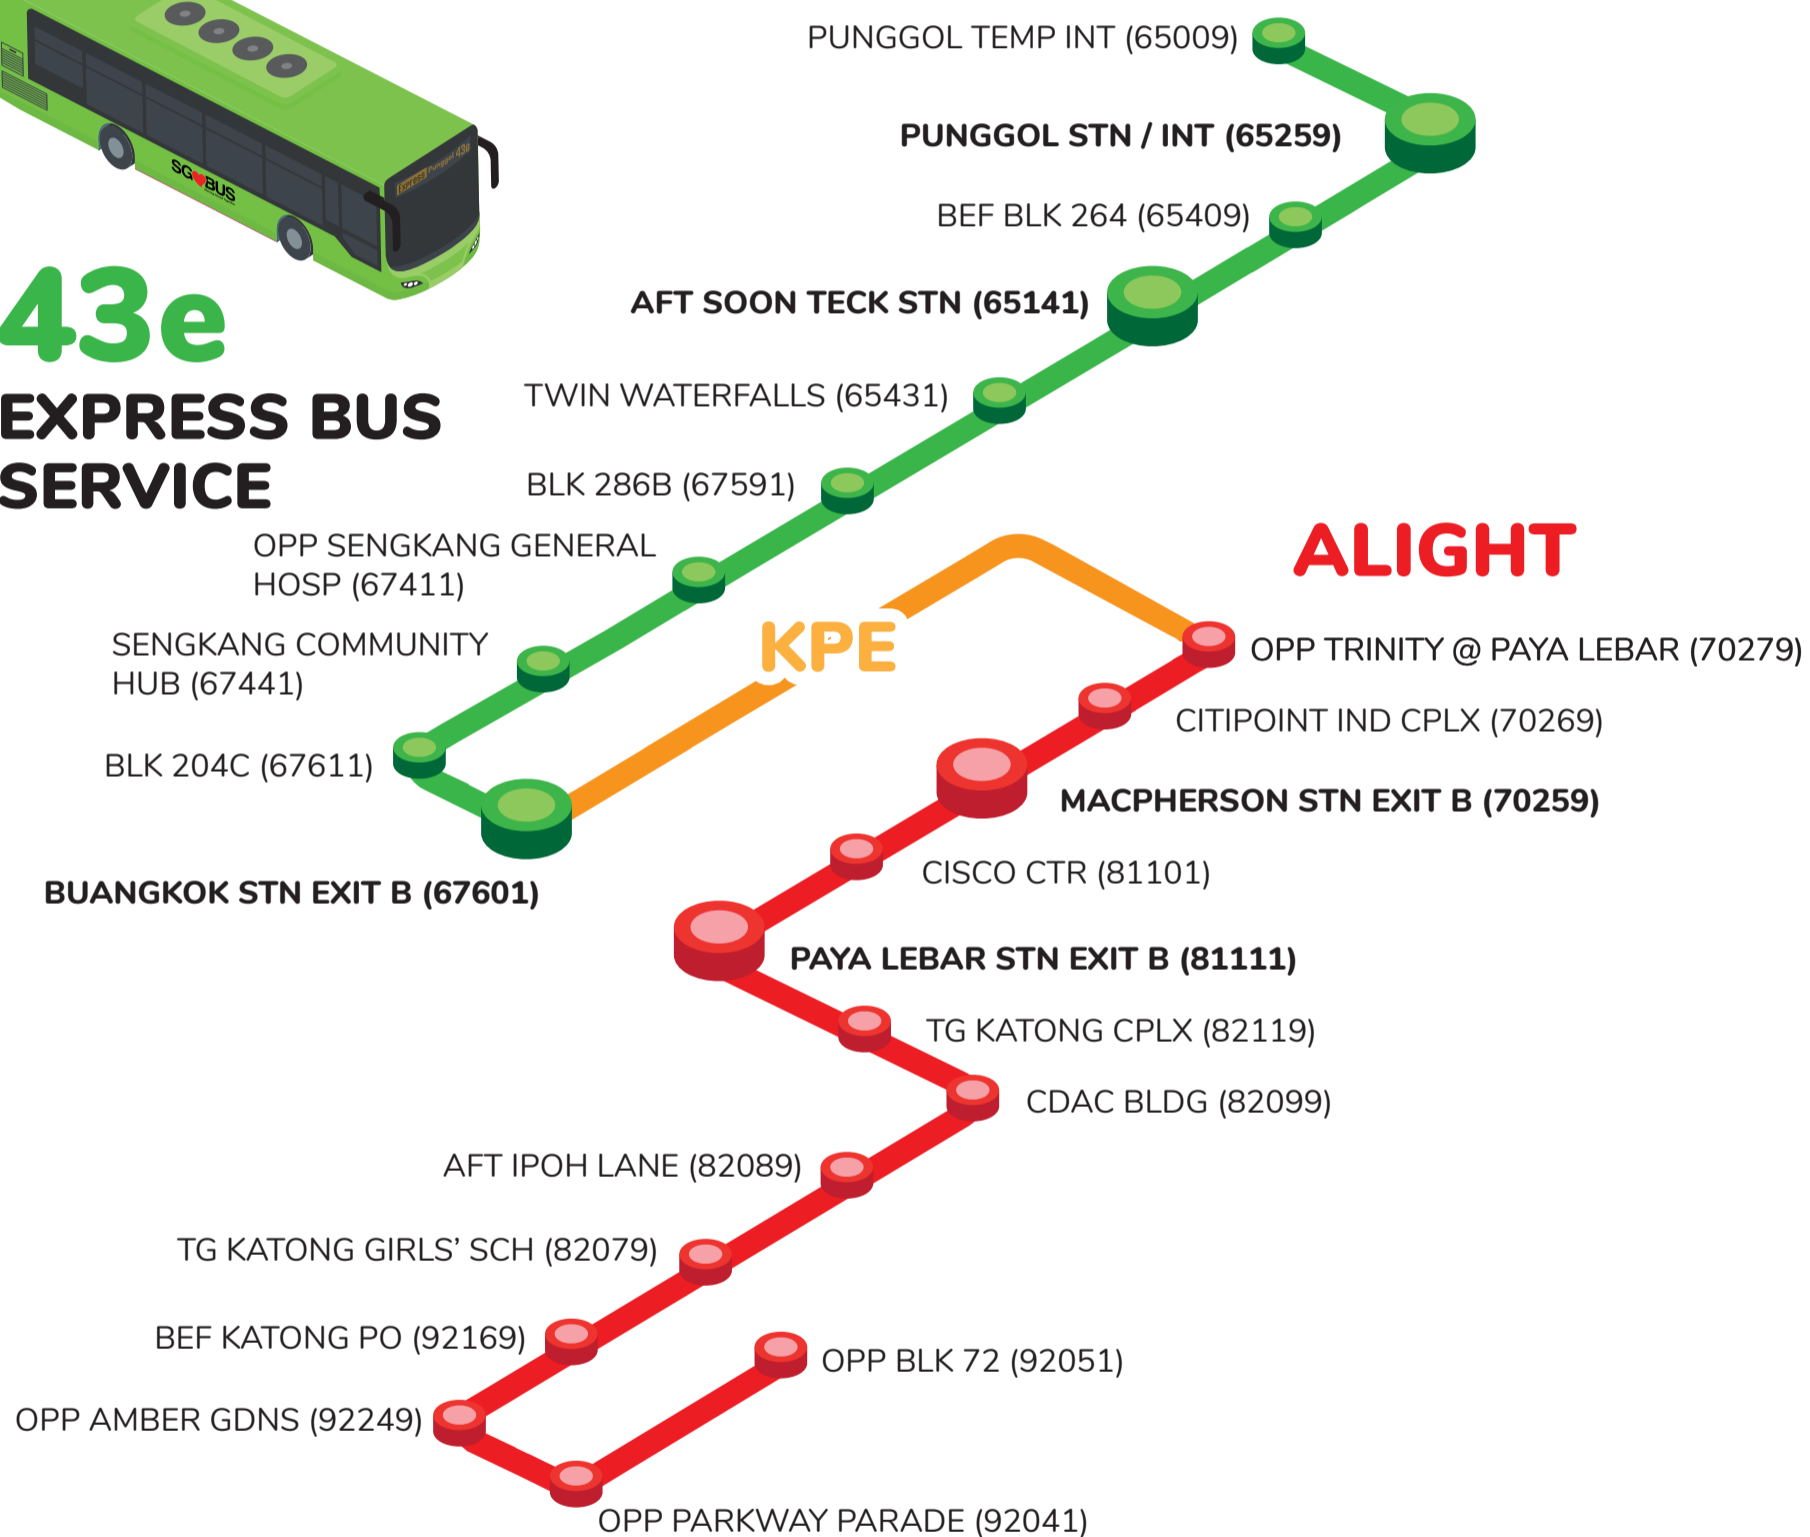

- ALIGHT
- BOARD
- EXPRESSWAY

BOARD (7AM TO 9AM)

43e

EXPRESS BUS SERVICE

CITY DIRECT SERVICE

654

- ALIGHT
- BOARD
- EXPRESSWAY

BOARD (7AM TO 9AM)

**CITY DIRECT
SERVICE
660**

- ALIGHT
- BOARD
- EXPRESSWAY

BOARD (7AM TO 9AM)

CITY DIRECT SERVICE 666

BOARD (7AM TO 9AM)

- ALIGHT
- BOARD
- EXPRESSWAY

CITY DIRECT SERVICE

671

BOARD (7AM TO 9AM)

- ALIGHT
- BOARD
- EXPRESSWAY

CITY DIRECT SERVICE 672

BOARD (7AM TO 9AM)

- ALIGHT
- BOARD
- EXPRESSWAY