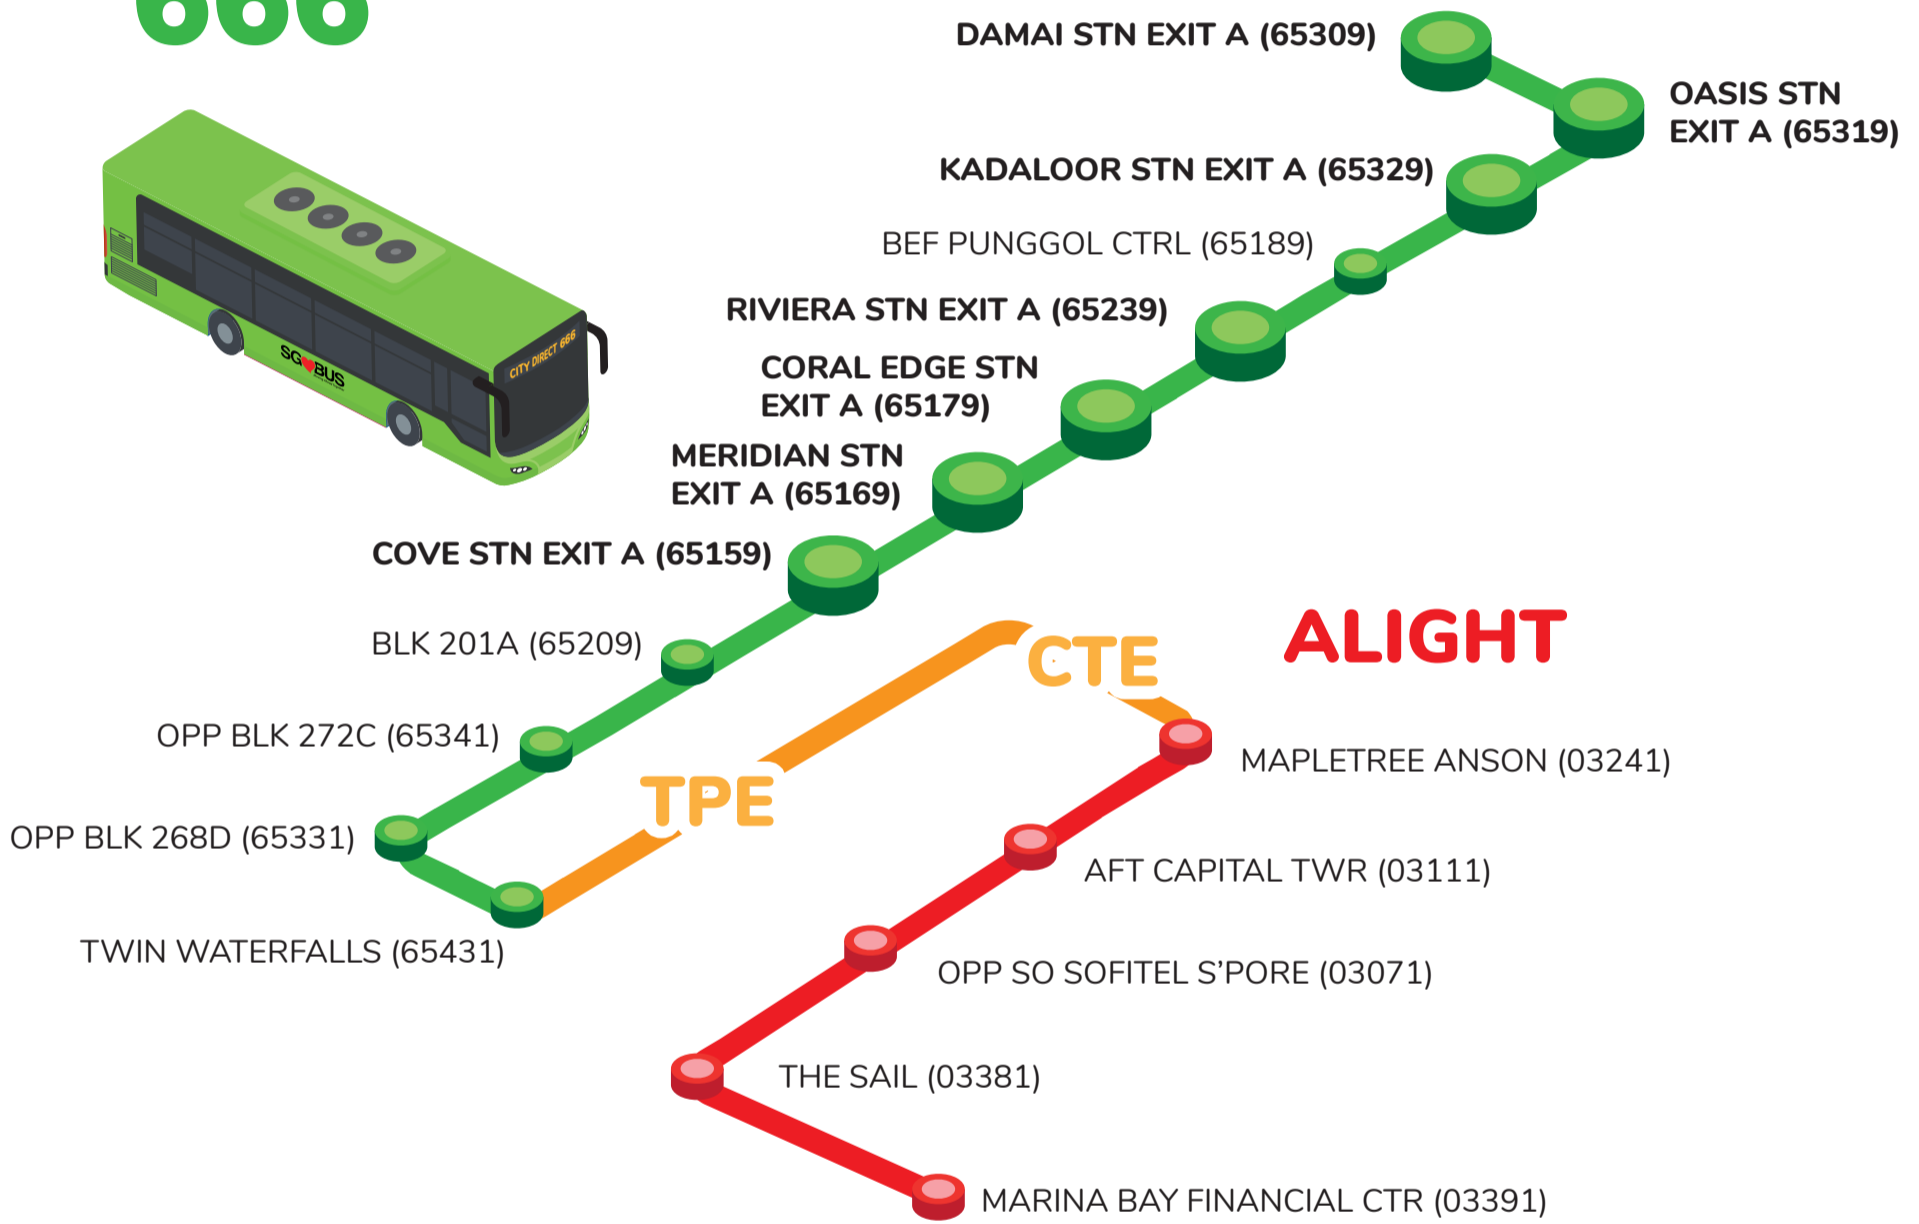

- ALIGHT
- BOARD
- EXPRESSWAY

BOARD (7AM TO 9AM)

43e

EXPRESS BUS SERVICE

CITY DIRECT SERVICE

654

- ALIGHT
- BOARD
- EXPRESSWAY

BOARD (7AM TO 9AM)

**CITY DIRECT
SERVICE
660**

- ALIGHT
- BOARD
- EXPRESSWAY

BOARD (7AM TO 9AM)

CITY DIRECT SERVICE 666

BOARD (7AM TO 9AM)

- ALIGHT
- BOARD
- EXPRESSWAY

CITY DIRECT SERVICE

671

BOARD (7AM TO 9AM)

- ALIGHT
- BOARD
- EXPRESSWAY

CITY DIRECT SERVICE 672

BOARD (7AM TO 9AM)

- ALIGHT
- BOARD
- EXPRESSWAY