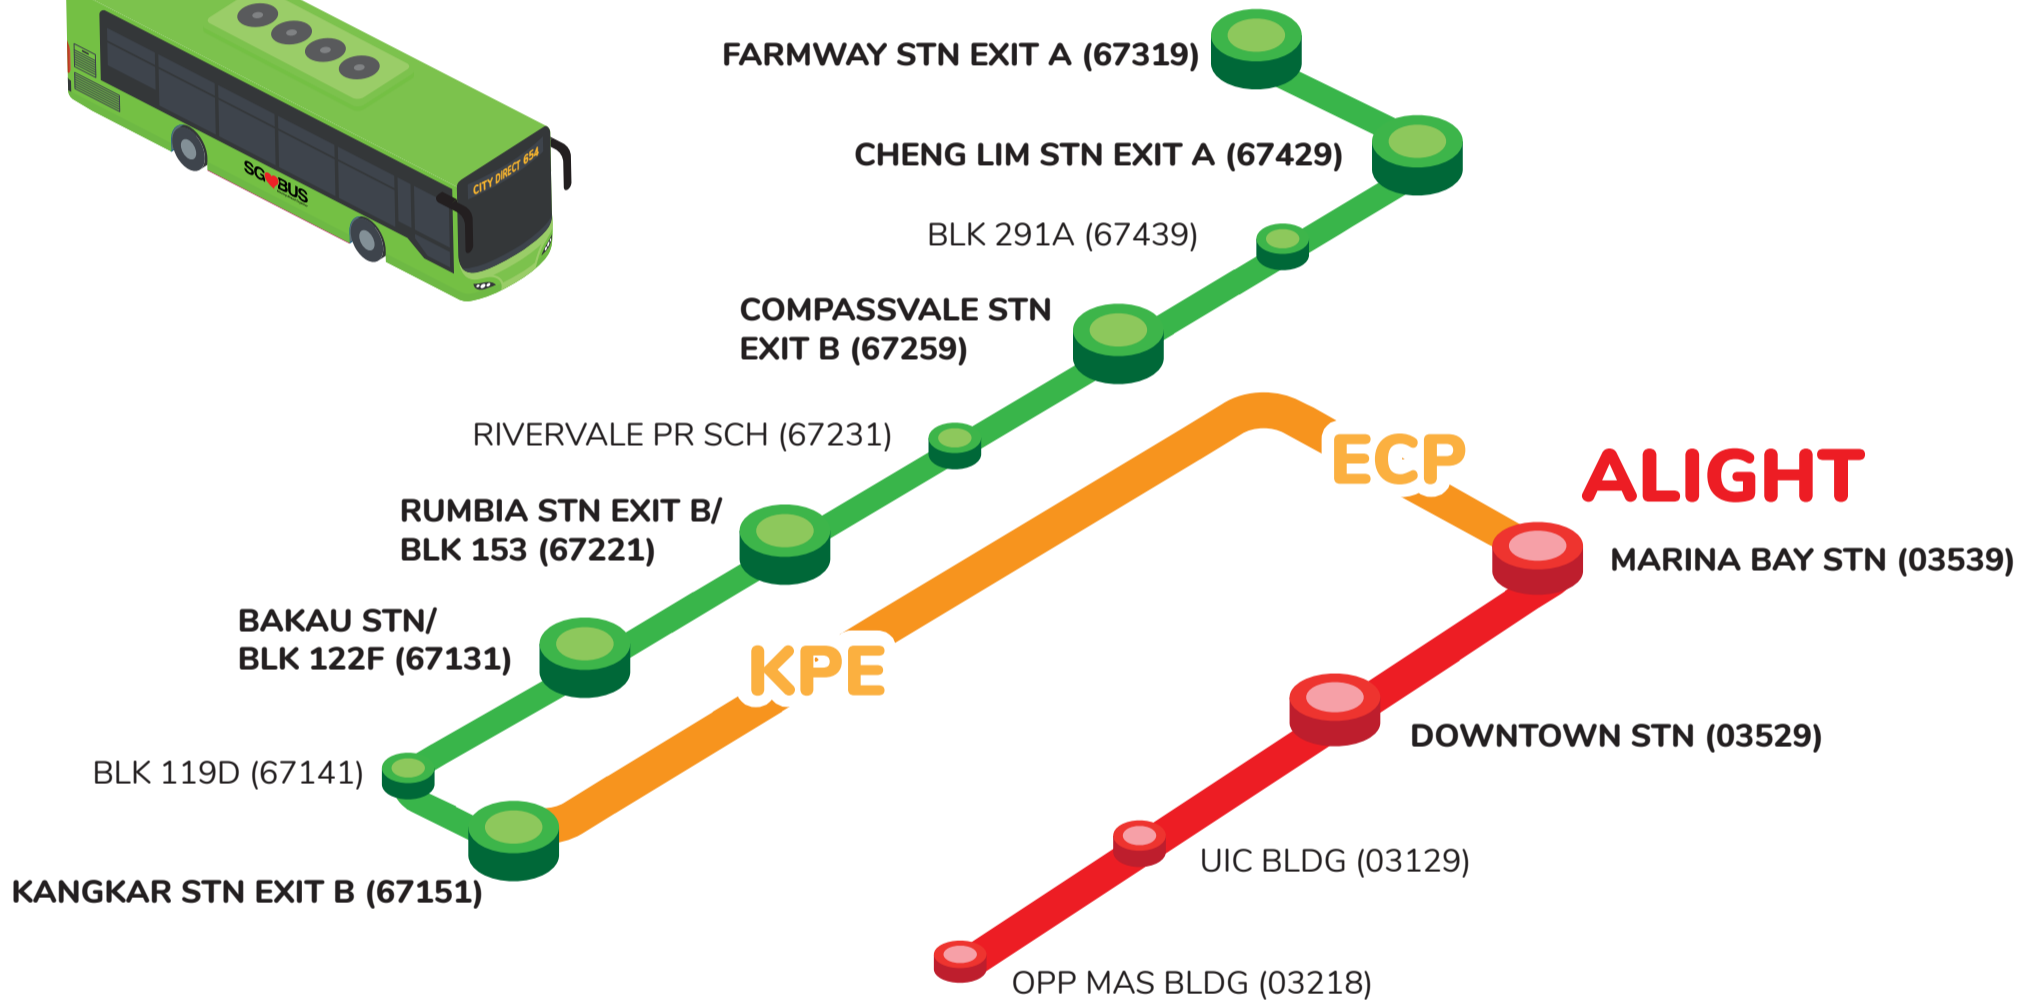

- ALIGHT
- BOARD
- EXPRESSWAY

BOARD (7AM TO 9AM)

43e

EXPRESS BUS SERVICE

CITY DIRECT SERVICE

654

- ALIGHT
- BOARD
- EXPRESSWAY

BOARD (7AM TO 9AM)

**CITY DIRECT
SERVICE
660**

- ALIGHT
- BOARD
- EXPRESSWAY

BOARD (7AM TO 9AM)

CITY DIRECT SERVICE 666

BOARD (7AM TO 9AM)

- ALIGHT
- BOARD
- EXPRESSWAY

CITY DIRECT SERVICE

671

BOARD (7AM TO 9AM)

- ALIGHT
- BOARD
- EXPRESSWAY

CITY DIRECT SERVICE 672

BOARD (7AM TO 9AM)

- ALIGHT
- BOARD
- EXPRESSWAY