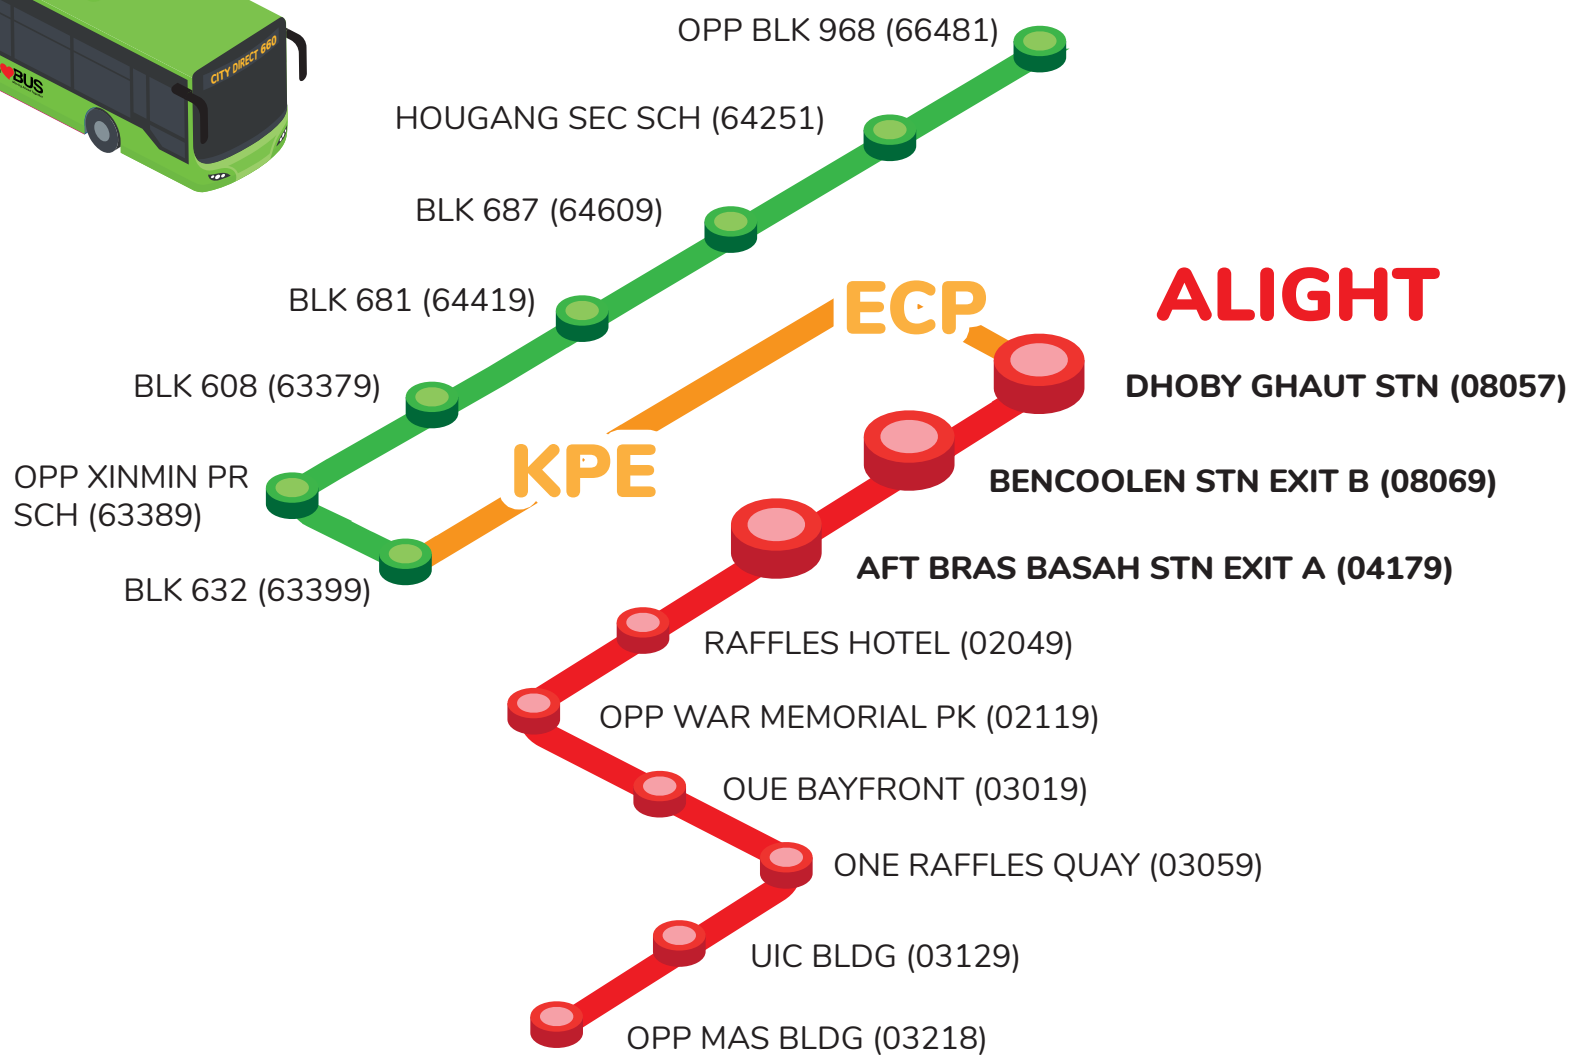

- ALIGHT
- BOARD
- EXPRESSWAY

BOARD (7AM TO 9AM)

43e

EXPRESS BUS SERVICE

CITY DIRECT SERVICE

654

- ALIGHT
- BOARD
- EXPRESSWAY

BOARD (7AM TO 9AM)

**CITY DIRECT
SERVICE
660**

- ALIGHT
- BOARD
- EXPRESSWAY

BOARD (7AM TO 9AM)

CITY DIRECT SERVICE 666

BOARD (7AM TO 9AM)

- ALIGHT
- BOARD
- EXPRESSWAY

CITY DIRECT SERVICE

671

BOARD (7AM TO 9AM)

- ALIGHT
- BOARD
- EXPRESSWAY

CITY DIRECT SERVICE 672

BOARD (7AM TO 9AM)

- ALIGHT
- BOARD
- EXPRESSWAY