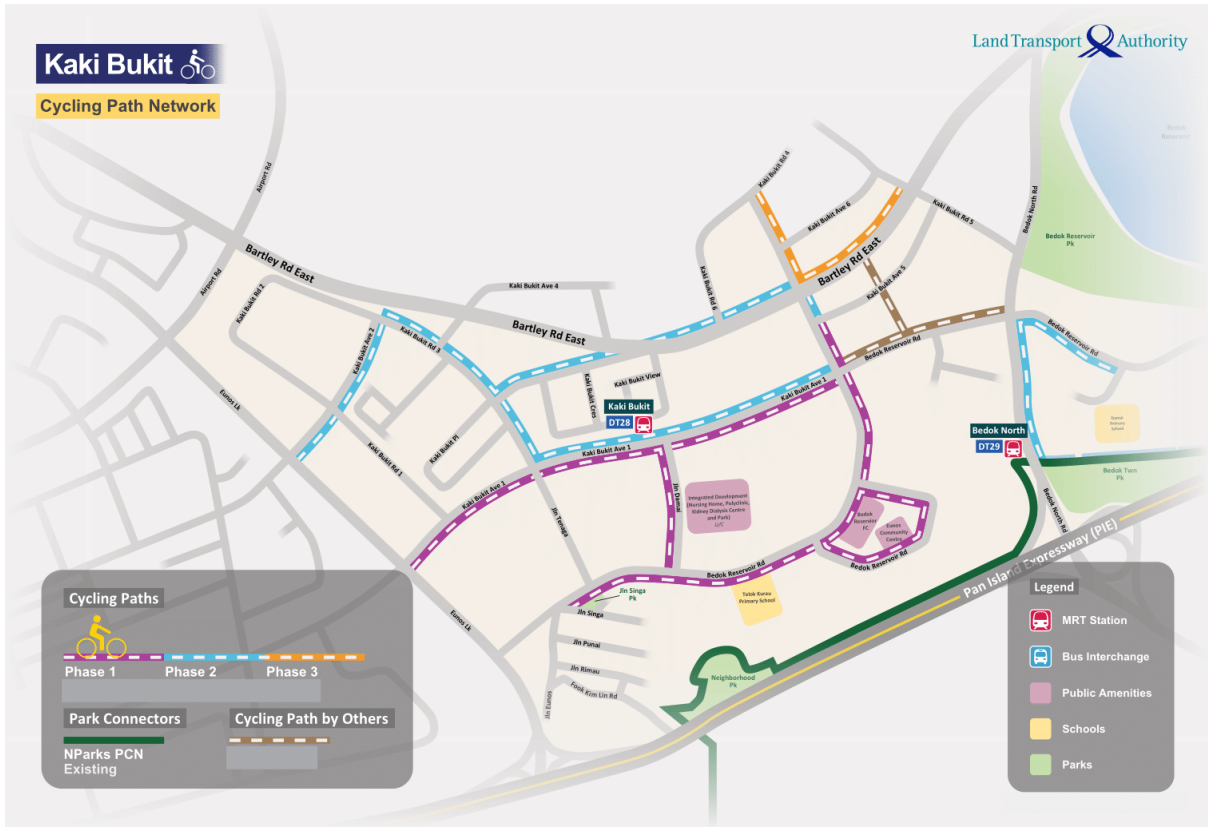

Maps of Cycling Path Networks

Geylang Cycling Path Network

Note:

“Cycling path by others” refer cycling paths built by other agencies including government agencies and private developments.

Cycling path alignments are subject to change.

Hougang Cycling Path Network

Note:

“Cycling path by others” refer cycling paths built by other agencies including government agencies and private developments.

Cycling path alignments are subject to change.

Kaki Bukit Cycling Path Network

Marine Parade Cycling Path Network

Note:
 "Cycling path by others" refer cycling paths built by other agencies including government agencies and private developments.
 Cycling path alignments are subject to change.