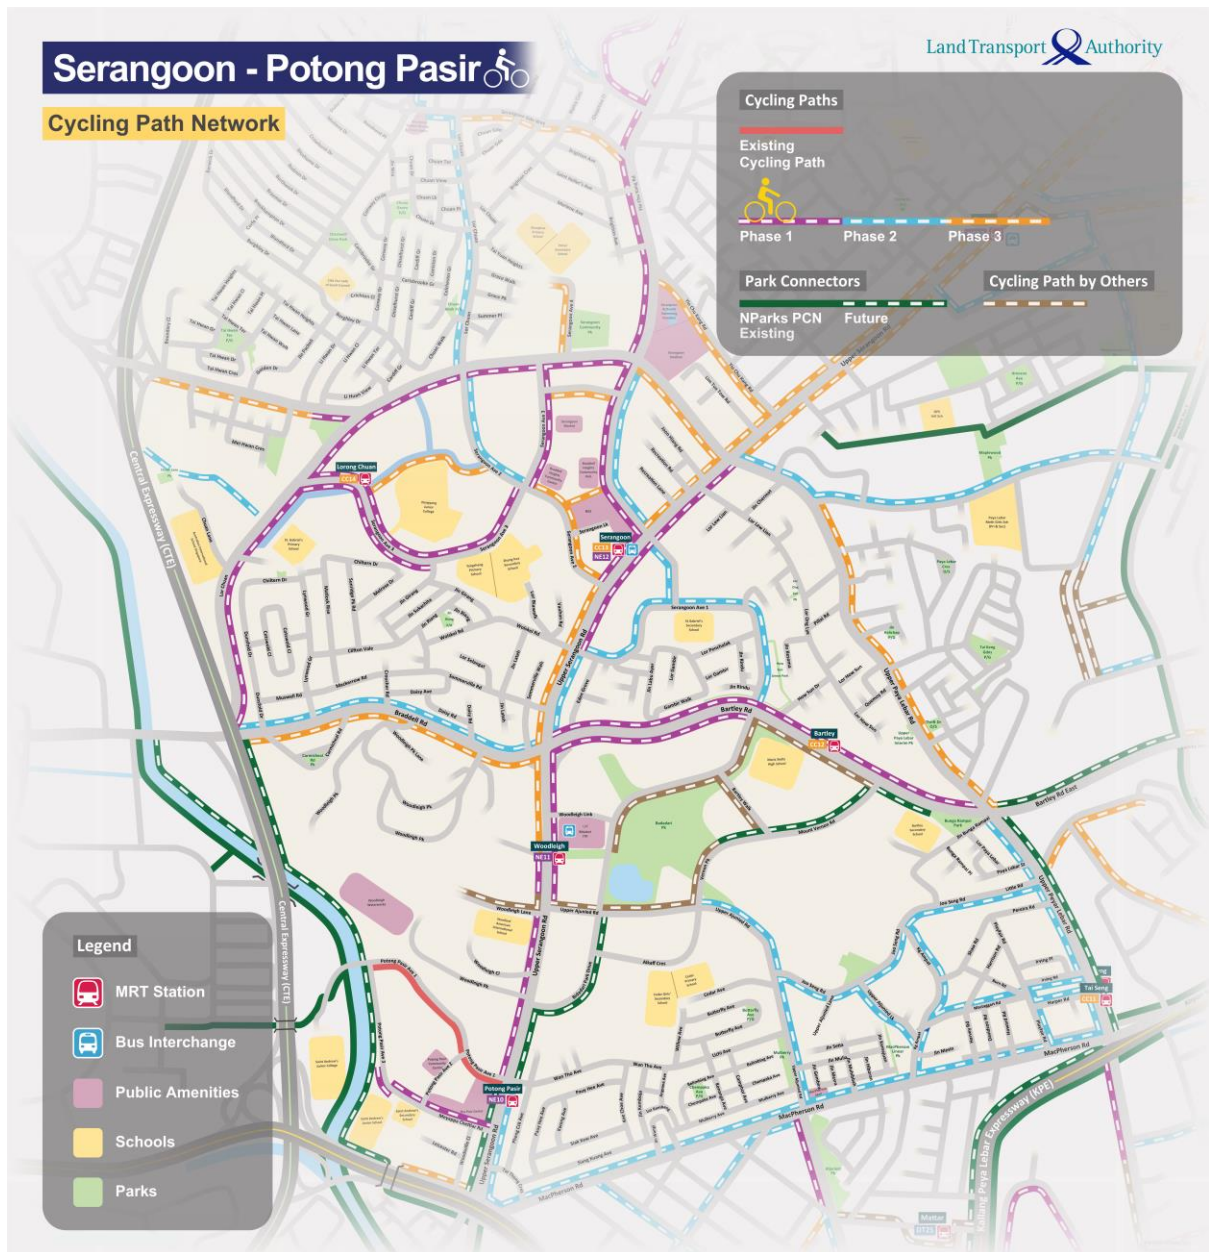

Maps of Cycling Path Networks

Geylang Cycling Path Network

Note:

“Cycling path by others” refer cycling paths built by other agencies including government agencies and private developments.

Cycling path alignments are subject to change.

Kaki Bukit Cycling Path Network

Marine Parade Cycling Path Network

Note:
 "Cycling path by others" refer cycling paths built by other agencies including government agencies and private developments.
 Cycling path alignments are subject to change.

Sengkang Cycling Path Network

Note:

“Cycling path by others” refer cycling paths built by other agencies including government agencies and private developments.

Cycling path alignments are subject to change.