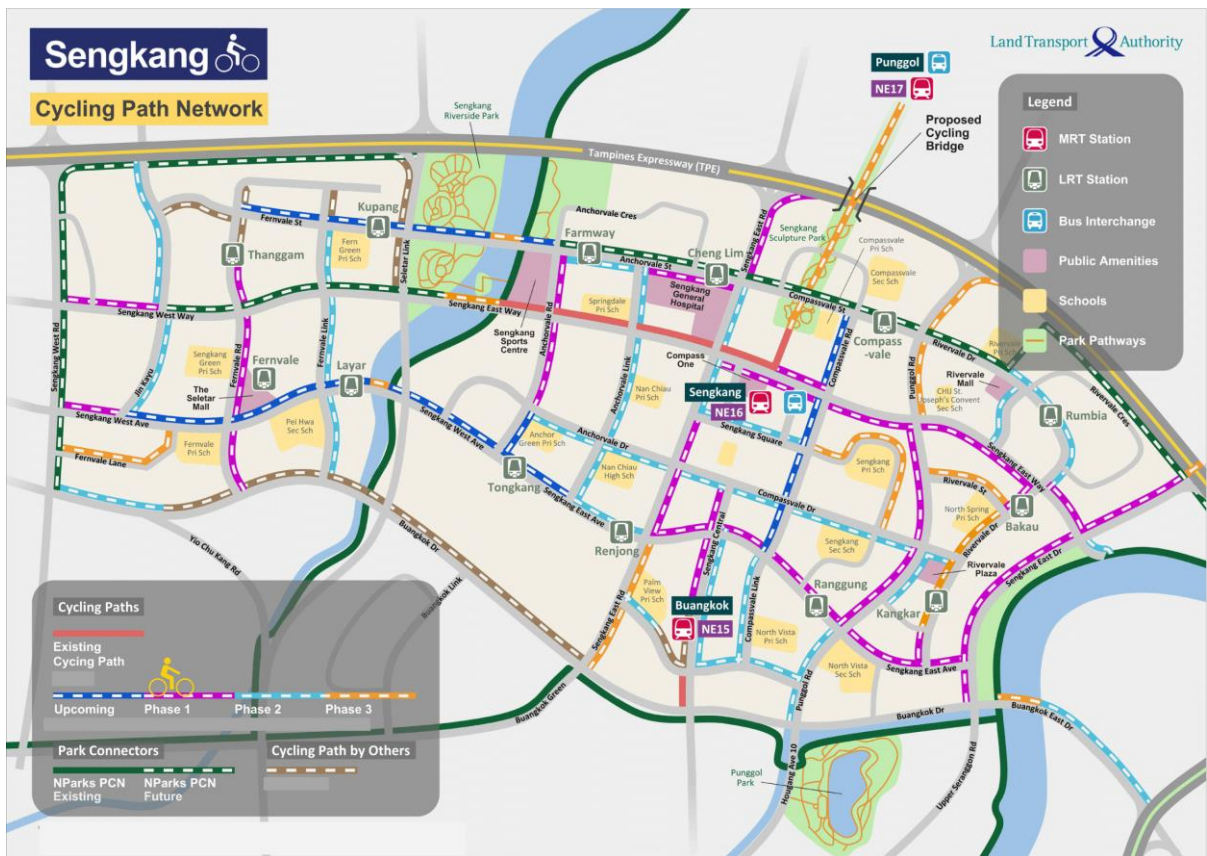

Maps of Cycling Path Networks

Geylang Cycling Path Network

Note:

“Cycling path by others” refer cycling paths built by other agencies including government agencies and private developments.

Cycling path alignments are subject to change.

Hougang Cycling Path Network

Note:

“Cycling path by others” refer cycling paths built by other agencies including government agencies and private developments.

Cycling path alignments are subject to change.

Kaki Bukit Cycling Path Network

Marine Parade Cycling Path Network

Note:
 "Cycling path by others" refer cycling paths built by other agencies including government agencies and private developments.
 Cycling path alignments are subject to change.