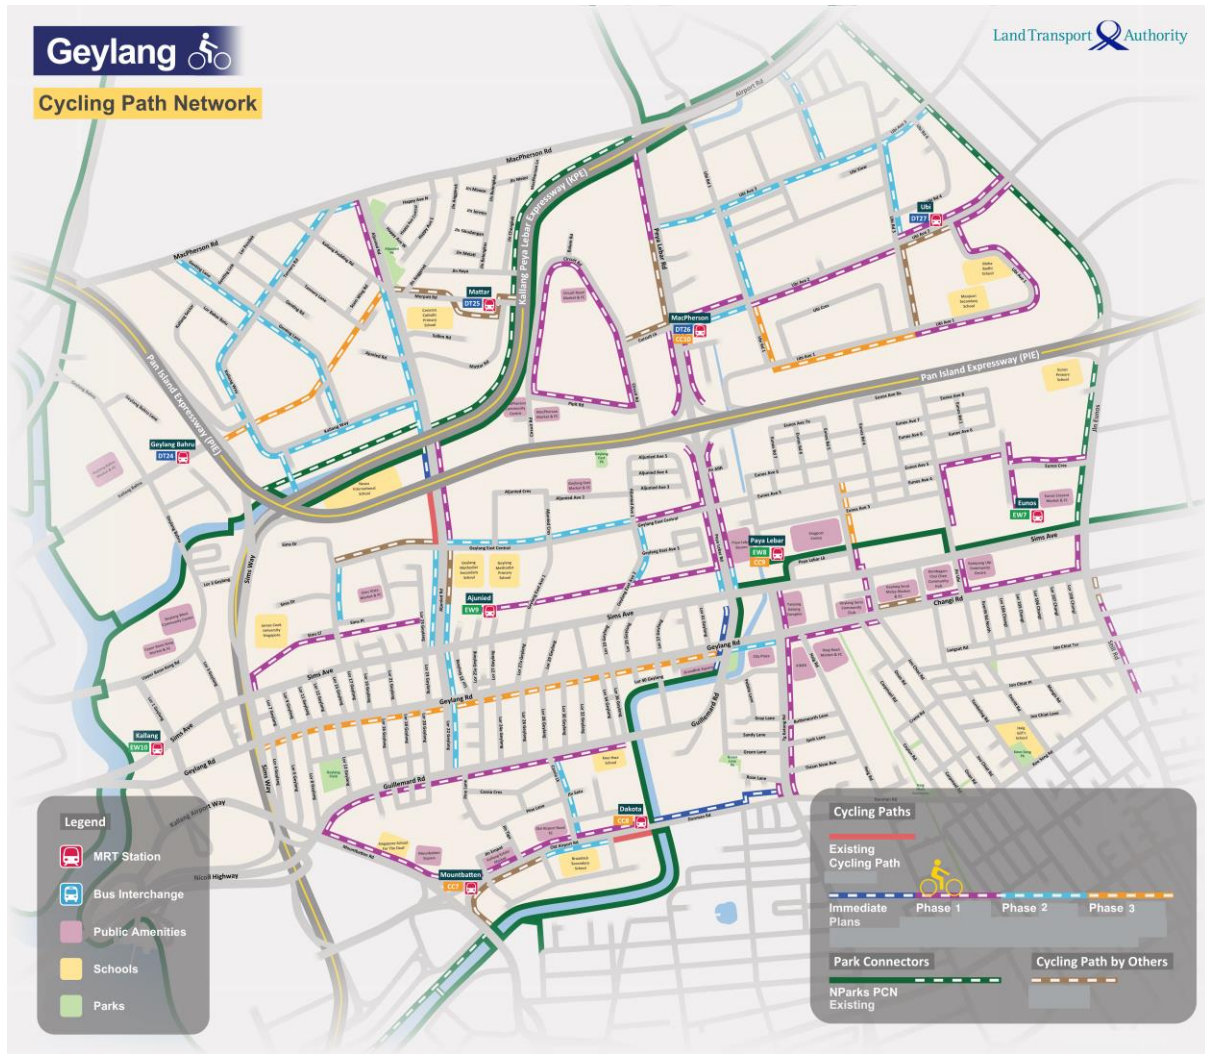

Maps of Cycling Path Networks

Geylang Cycling Path Network

Note:

“Cycling path by others” refer cycling paths built by other agencies including government agencies and private developments.

Cycling path alignments are subject to change.

Hougang Cycling Path Network

Note:

“Cycling path by others” refer cycling paths built by other agencies including government agencies and private developments.

Cycling path alignments are subject to change.

Kaki Bukit Cycling Path Network

Marine Parade Cycling Path Network

Note:
 "Cycling path by others" refer cycling paths built by other agencies including government agencies and private developments.
 Cycling path alignments are subject to change.