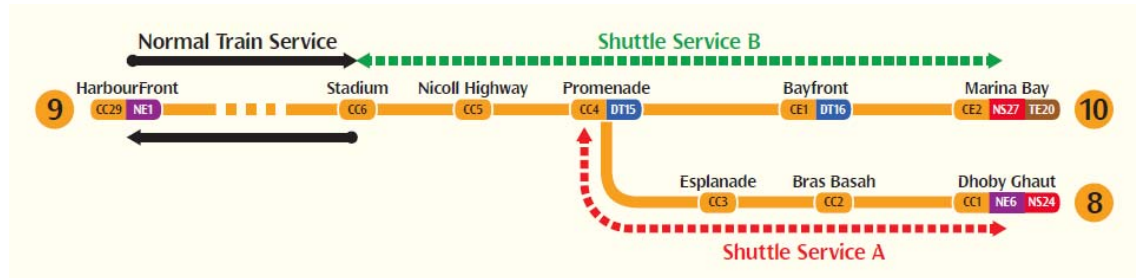

### Single Platform Service from Dhoby Ghaut/ Marina Bay to Nicoll Highway/ Stadium

Month	Dates
June 2023	11 June (Sunday) to 15 June (Thursday)
	19 June (Monday) to 23 June (Friday)
	25 June (Sunday) to 27 June (Tuesday)
	30 June (Friday)
July 2023	3 July (Monday) to 6 July (Thursday)
	9 July (Sunday) to 13 July (Thursday)
	17 July (Monday) to 20 July (Thursday)

*\*During the single platform service period, shuttle train services between Dhoby Ghaut station to Promenade station (Shuttle Service A) will be available at ~15 minutes headways, and between Marina Bay to Stadium station (Shuttle Service B) at ~20 minutes headways.*