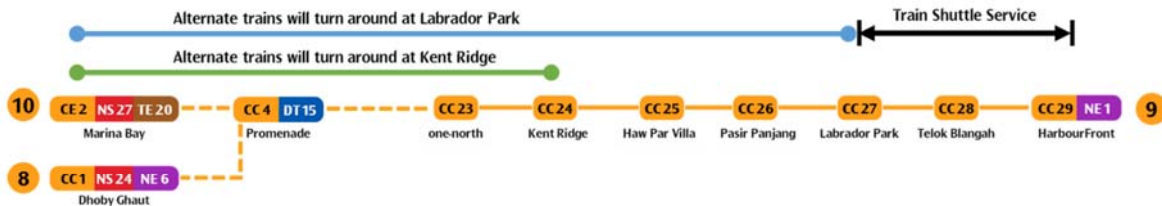

## Shuttle train arrangements for CCL Single Platform Service (20 Jan to 24 May 2024)

*During the single platform service period, a shuttle train will operate between HarbourFront station and Labrador Park station at 10-minute intervals.*

*\*During peak hours, CCL trains traveling on the main CCL stretch will turn around at either Kent Ridge or Labrador Park station.*

*The headway between Kent Ridge and Labrador Park stations will be ~5mins*

*\* Full details of shuttle bus service will be announced closer to January 2024*