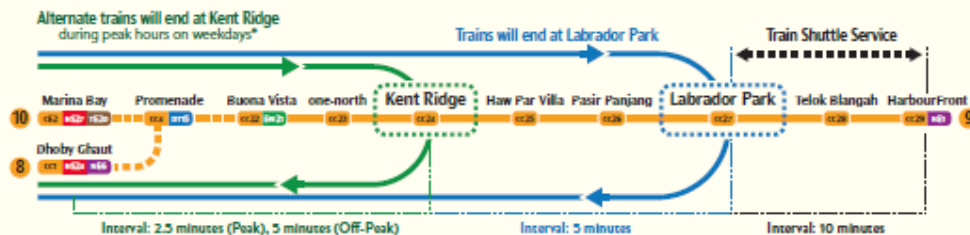

Bus interval: **10 – 15 minutes**

Travel fares are required for taking shuttle bus service.

Bus Service does not serve Haw Par Villa and Pasir Panjang stations.

Please plan your journeys and cater additional travel time when using the shuttle bus service.

## Train Service Adjustments between **Kent Ridge** and **HarbourFront** stations

20 January 2024 to 24 May 2024

Peak hours: Weekdays 6.00am to 10.30am and 4.30pm to 10.00pm,  
excluding Public Holidays