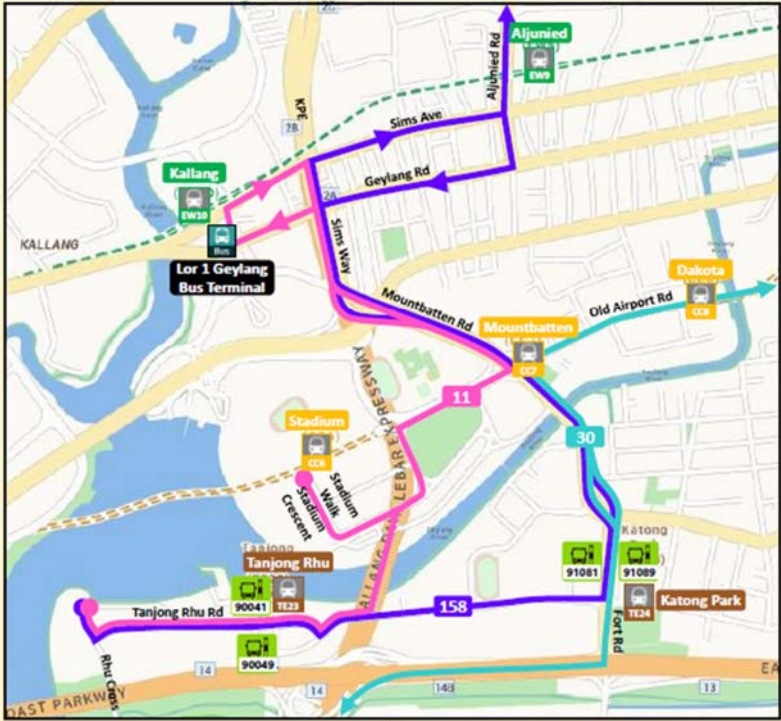

Public bus services to catch to a TEL4 station

TEL STAGE 4 OPENS FROM 23 JUNE 2024!
 You can connect to the Thomson-East Coast Line by taking these buses!

TE23 Tanjong Rhu MRT Station		
Road Name	Service	Bus Stop Near Station
Rhu Cross, Tanjong Rhu Road	11, 158	90041 90049
Stadium Walk, Stadium Crescent	11	
Mountbatten Road, Sims Way	11, 158	
Sims Avenue (west of KPE)	11	

TE24 Katong Park MRT Station		
Road Name	Service	Bus Stop Near Station
Rhu Cross, Tanjong Rhu Road	158	91081 91089
Mountbatten Road	30, 158	
Old Airport Road	30	
Geylang Road (east of KPE)	158	

TEL STAGE 4 OPENS FROM 23 JUNE 2024!

You can connect to the Thomson-East Coast Line by taking these buses!

TE25 Tanjung Katong MRT Station

Road Name	Service	Bus Stop Near Station
Marine Parade Road		82051
Mountbatten Road	36, 48	82059
Amber Road		

TE26 Marine Parade MRT Station

Road Name	Service	Bus Stop Near Station
Marine Parade Road	47	92049
Marine Parade Road, Amber Road	31, 36, 43, 48, 134, 135, 196, 197	
Mountbatten Road	36, 48, 196	
Tanjung Katong Road	31, 43, 134, 135, 197	92041 92049
Still Road	15, 966	
Joo Chiat Place, Telok Kurau Road	15	
East Coast Road	47, 135	
Frankel Avenue	135	