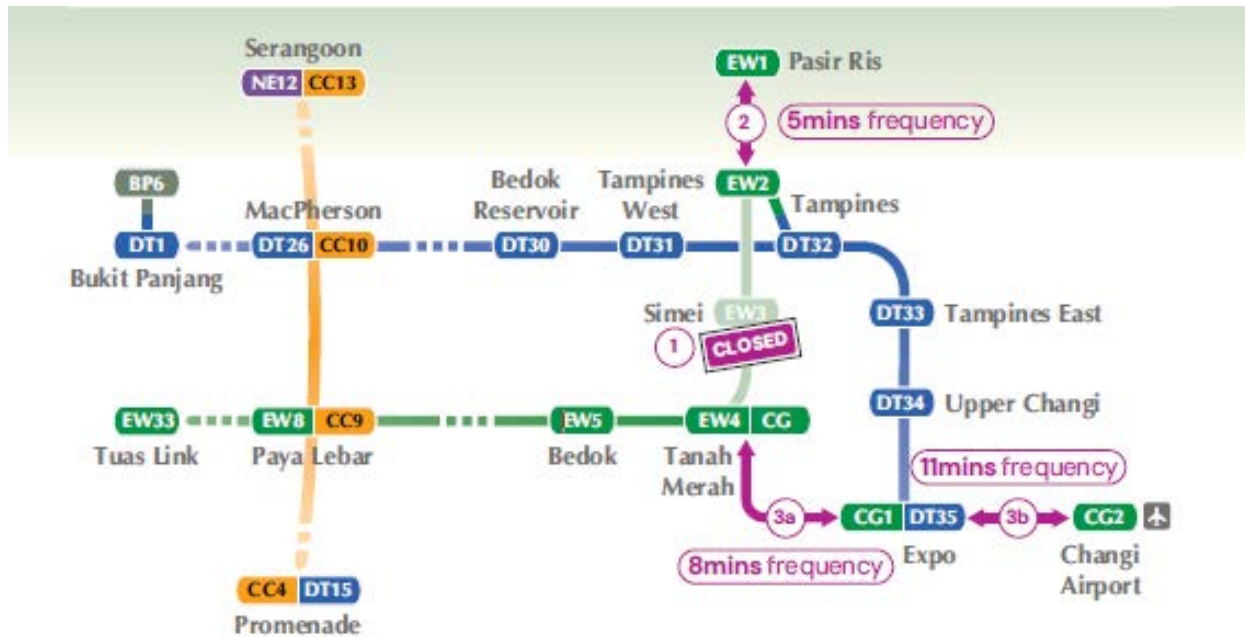

## Shuttle trains and bus service arrangements

Commuters travelling to Changi Airport station can also use the Downtown Line and transfer at Expo station.

### Shuttle 7

Shuttle 7 will be available between Tampines, Simei and Tanah Merah stations.

It will operate at a frequency of 3 to 5 minutes.

*\*Fares apply.*