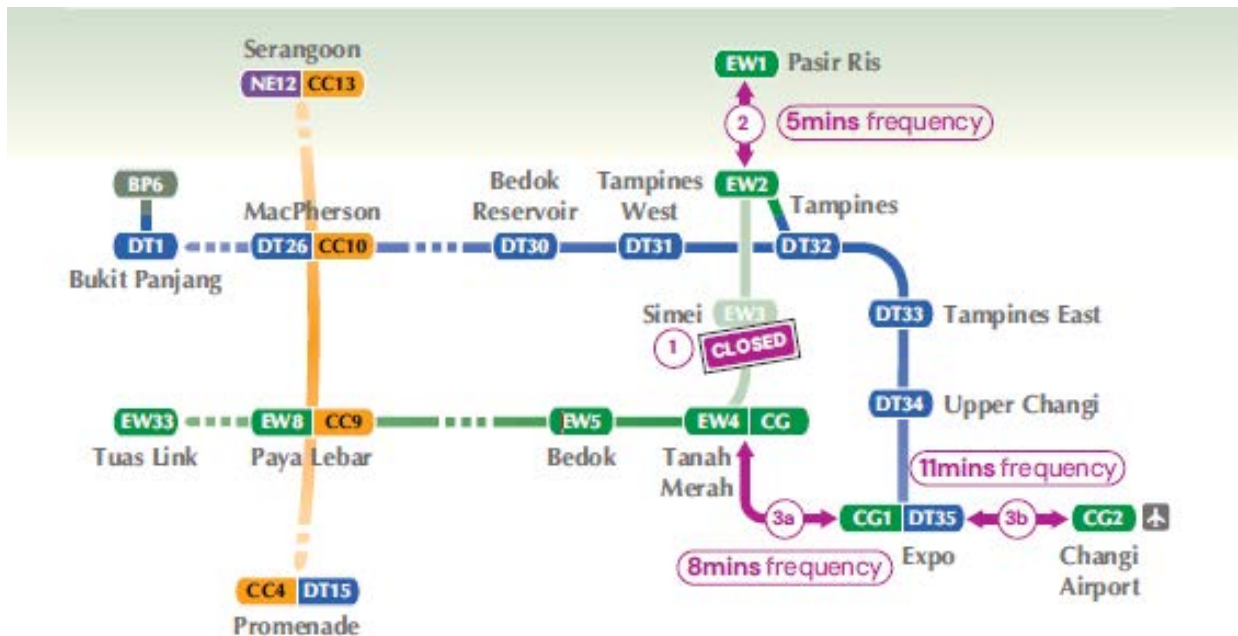

ANNEX A

Shuttle trains and bus service arrangements

Commuters travelling to Changi Airport station can also use the Downtown Line and transfer at Expo station.

Shuttle 7

Shuttle 7 will be available between Tampines, Simei and Tanah Merah stations.
It will operate at a frequency of 3 to 5 minutes.

*Fares apply.