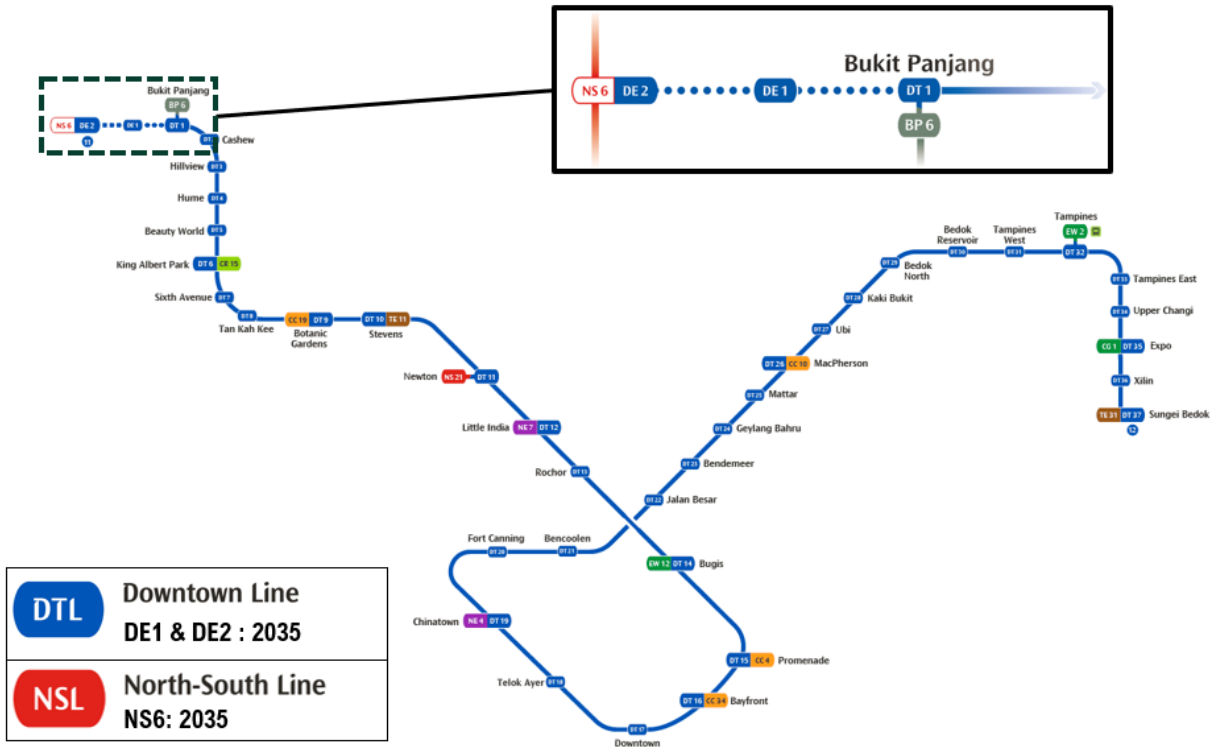

System Map of Downtown Line

DTL	Downtown Line DE1 & DE2 : 2035
NSL	North-South Line NS6: 2035