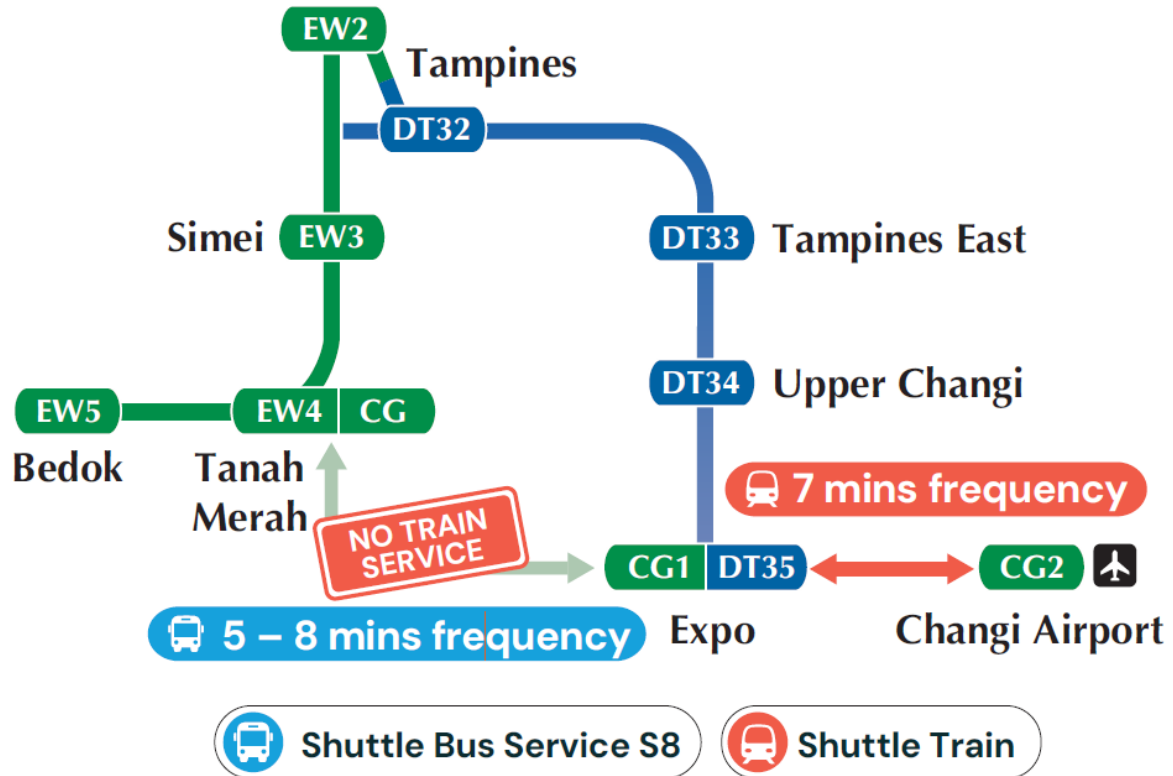

# Annex A – Shuttle Trains and Bus Service Arrangements for East-West Line Adjustments

Overview of train service adjustments and shuttle bus

Shuttle bus service S8 between Tanah Merah and Expo stations

# Alternative Shuttle Bus Routes

For commuters travelling between Tanah Merah and Expo stations

 TAKE SHUTTLE BUS SERVICE S8\*  
Frequency: 5-8 mins

 NO EWL TRAIN SERVICE  
BETWEEN TANAH MERAH AND EXPO  
FROM SATURDAY, 14 MARCH  
TO TUESDAY, 17 MARCH 2026

BOARDING POINT

Shuttle Bus Service S8 to

CG1 Expo

## FROM TANAH MERAH TO EXPO

Board at Bus Stop 85091  
outside Tanah Merah  
station Exit 2

Alight at Bus Stop  
96301 outside Expo  
station Exit B

EW4 CG

Tanah Merah

CG1 DT35

Expo

Alight at Bus Stop  
85099 outside Tanah  
Merah station Exit 1