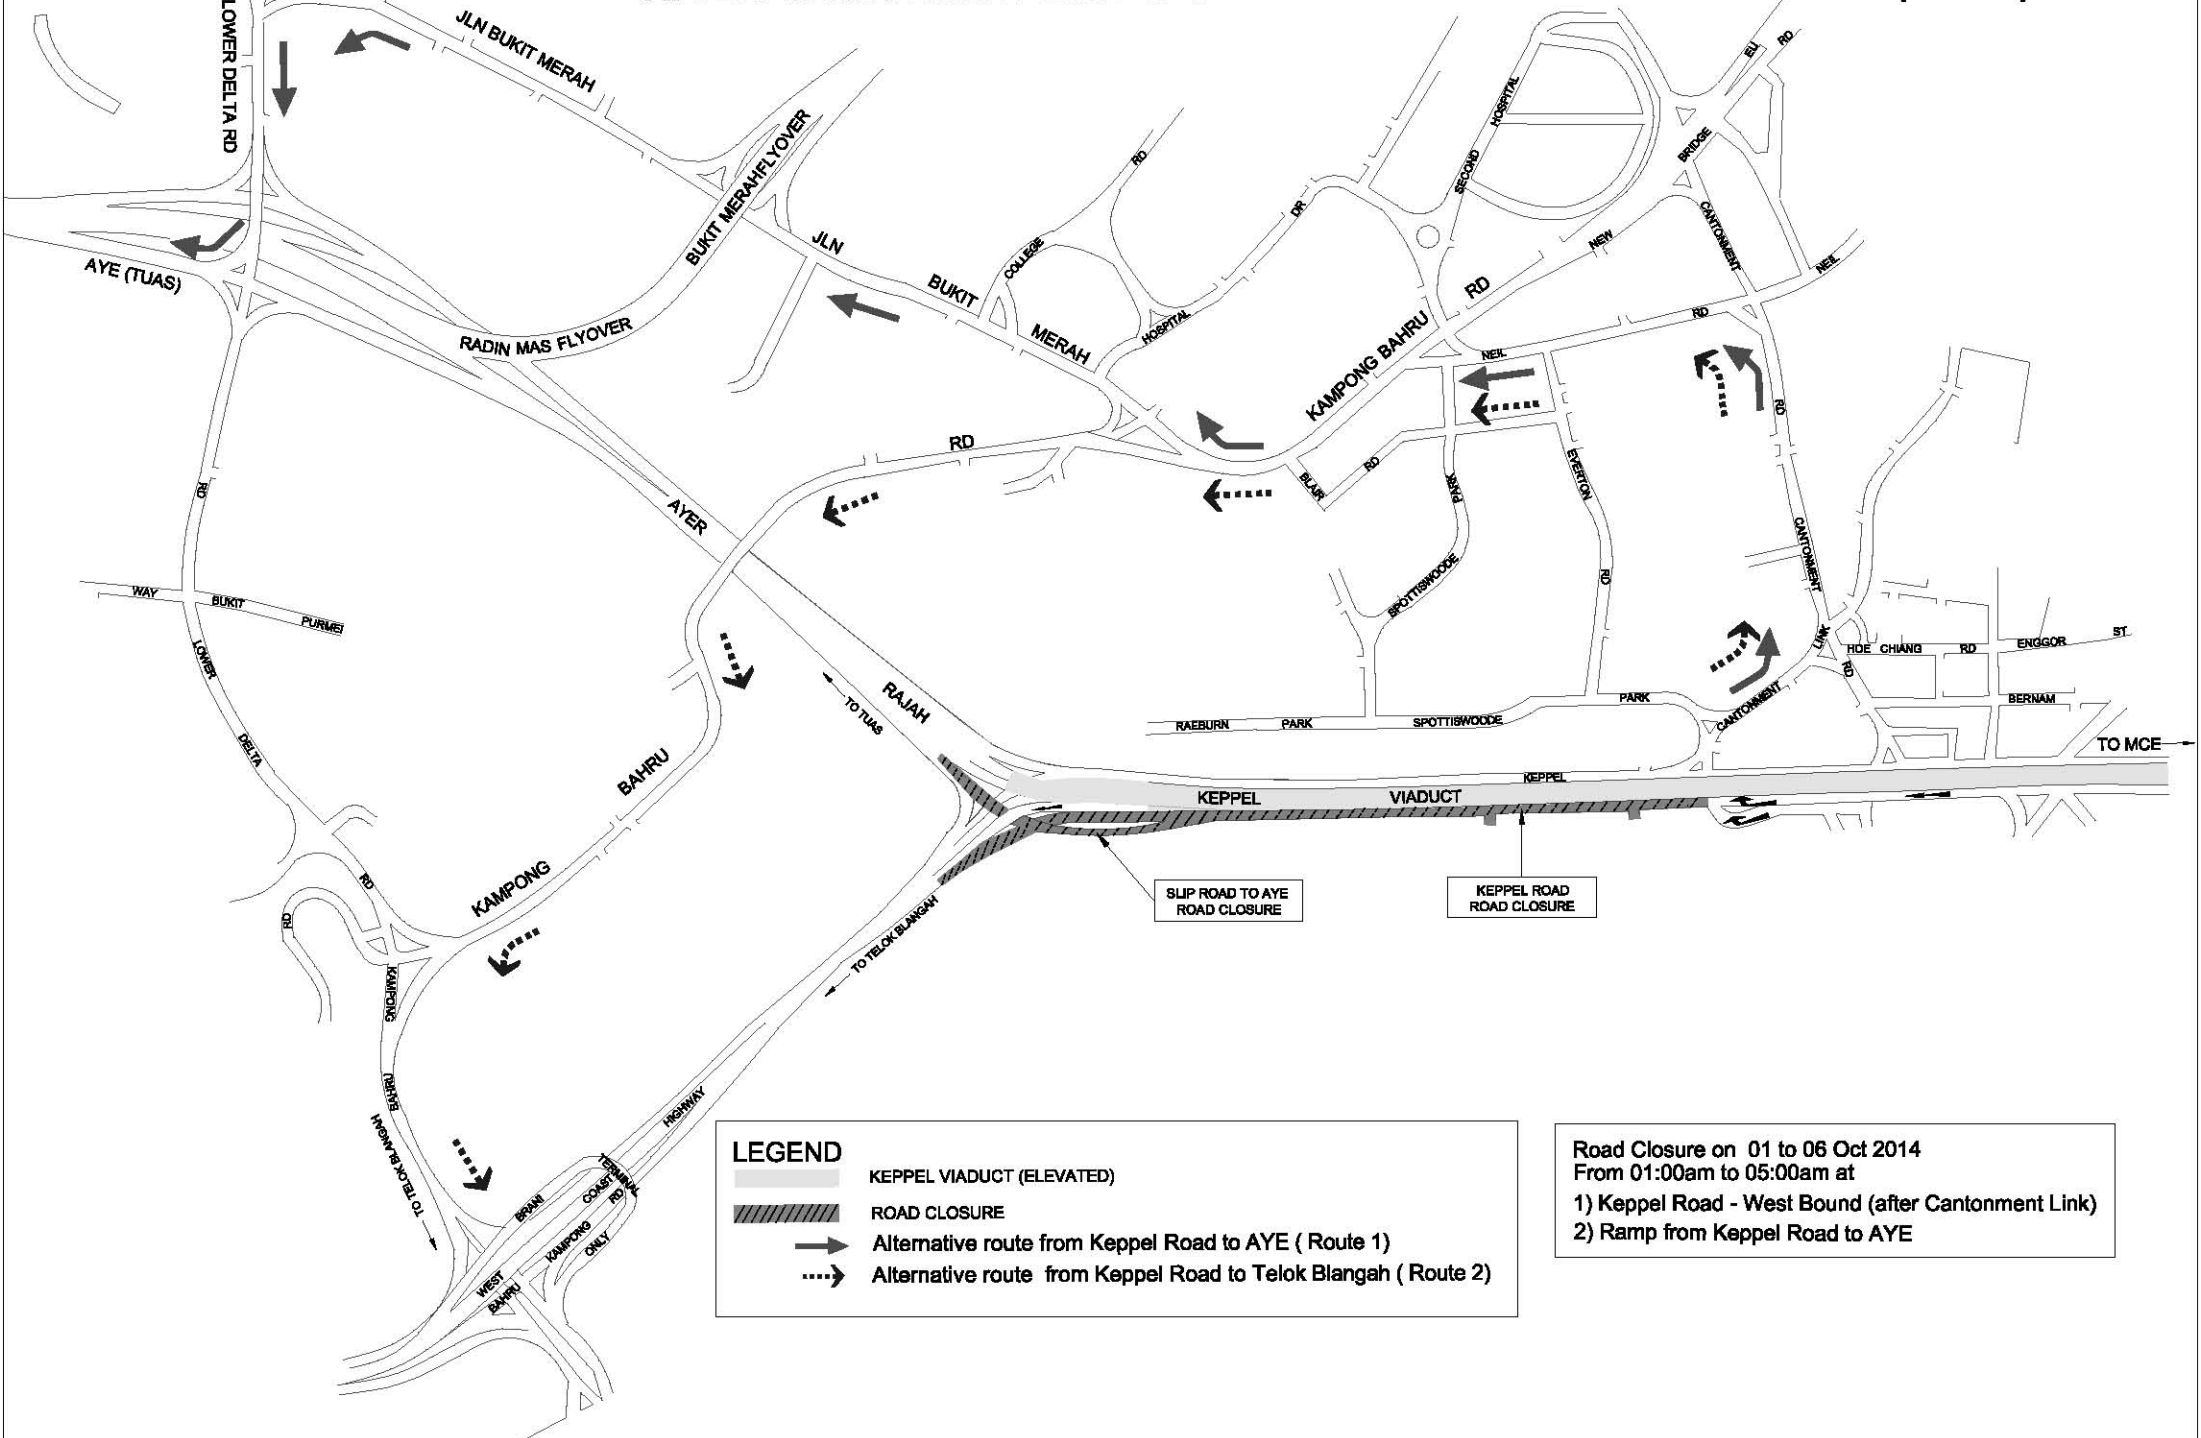

MAP A - TEMPORARY ROAD CLOSURE OF KEPPEL ROAD (TOWARDS TELOK BLANGAH) AFTER CANTONMENT LINK & SLIP ROAD FROM KEPPEL ROAD TO AYE (TUAS)

LEGEND

- KEPPEL VIADUCT (ELEVATED)
- ROAD CLOSURE
- Alternative route from Keppel Road to AYE (Route 1)
- Alternative route from Keppel Road to Telok Blangah (Route 2)

Road Closure on 01 to 06 Oct 2014
From 01:00am to 05:00am at
1) Keppel Road - West Bound (after Cantonment Link)
2) Ramp from Keppel Road to AYE