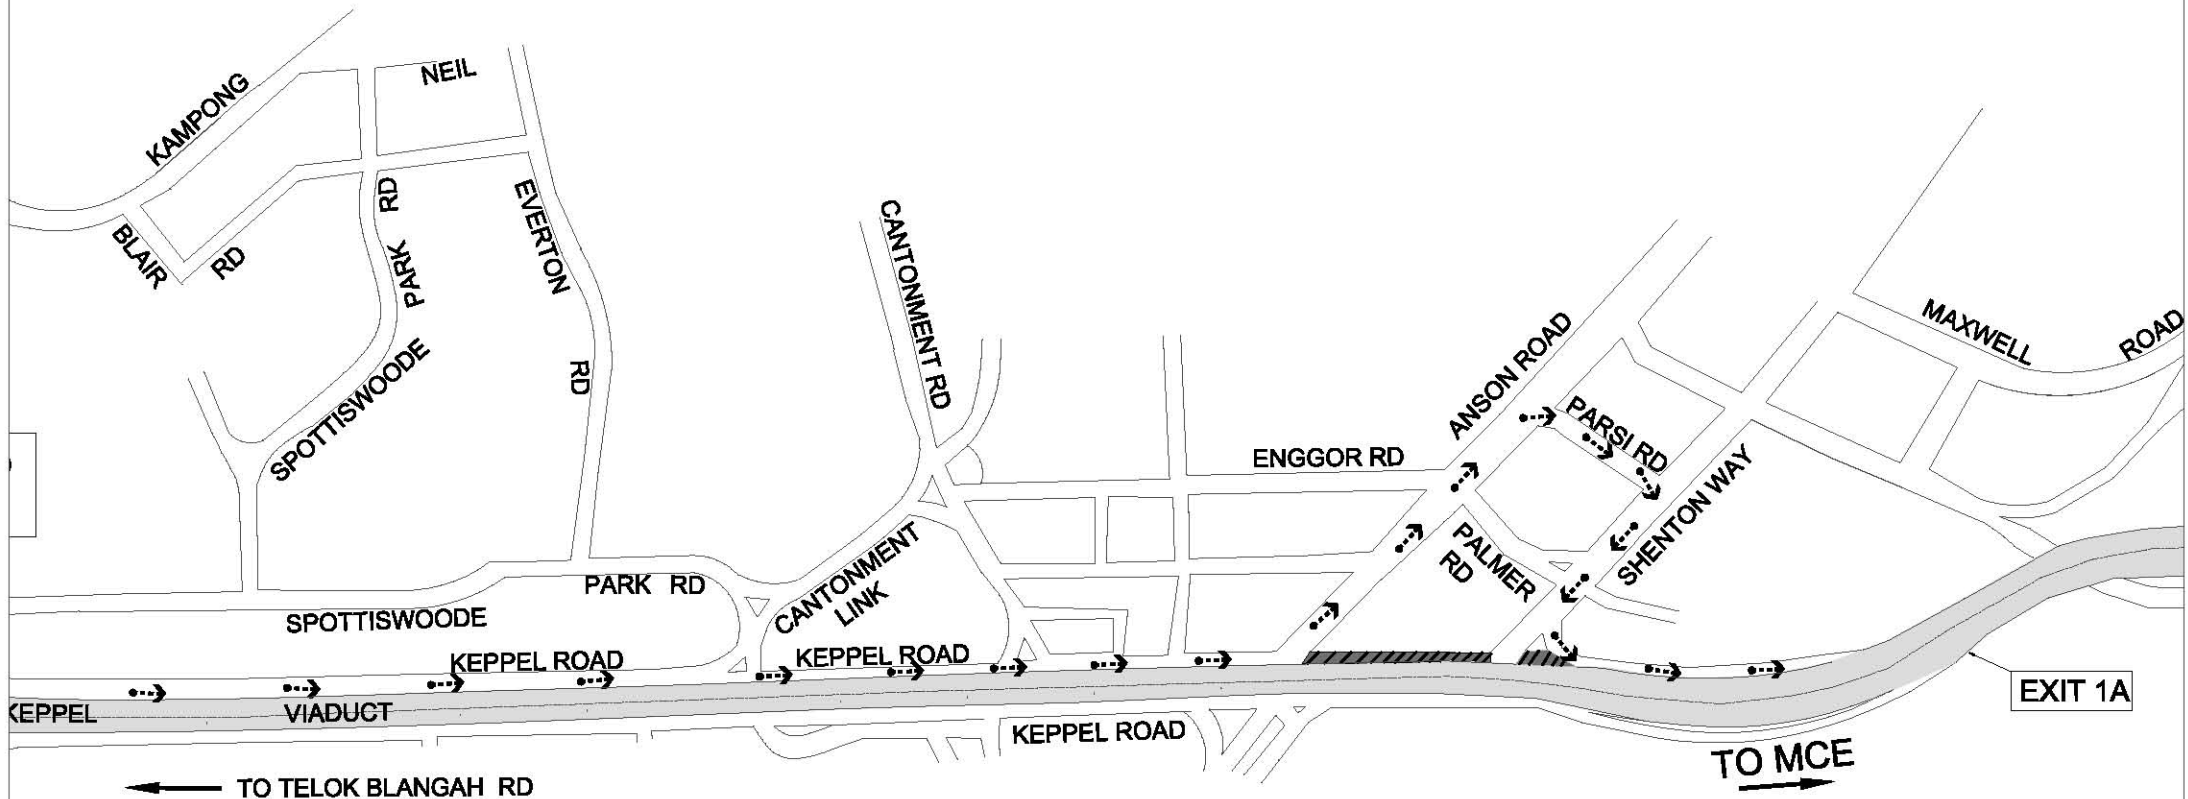

**MAP B - TEMPORARY ROAD CLOSURE OF KEPPEL ROAD (TOWARDS MCE)
BETWEEN ANSON ROAD & SHENTON WAY**

Road Closure on 01 to 06 Oct 2014
From 01:00 am to 05:00 am

- LEGEND**
- KEPPEL VIADUCT(ELEVATED)
 - CLOSURE OF AT-GRADE KEPPEL ROAD
 - Alternative Route for Keppel Road to MCE