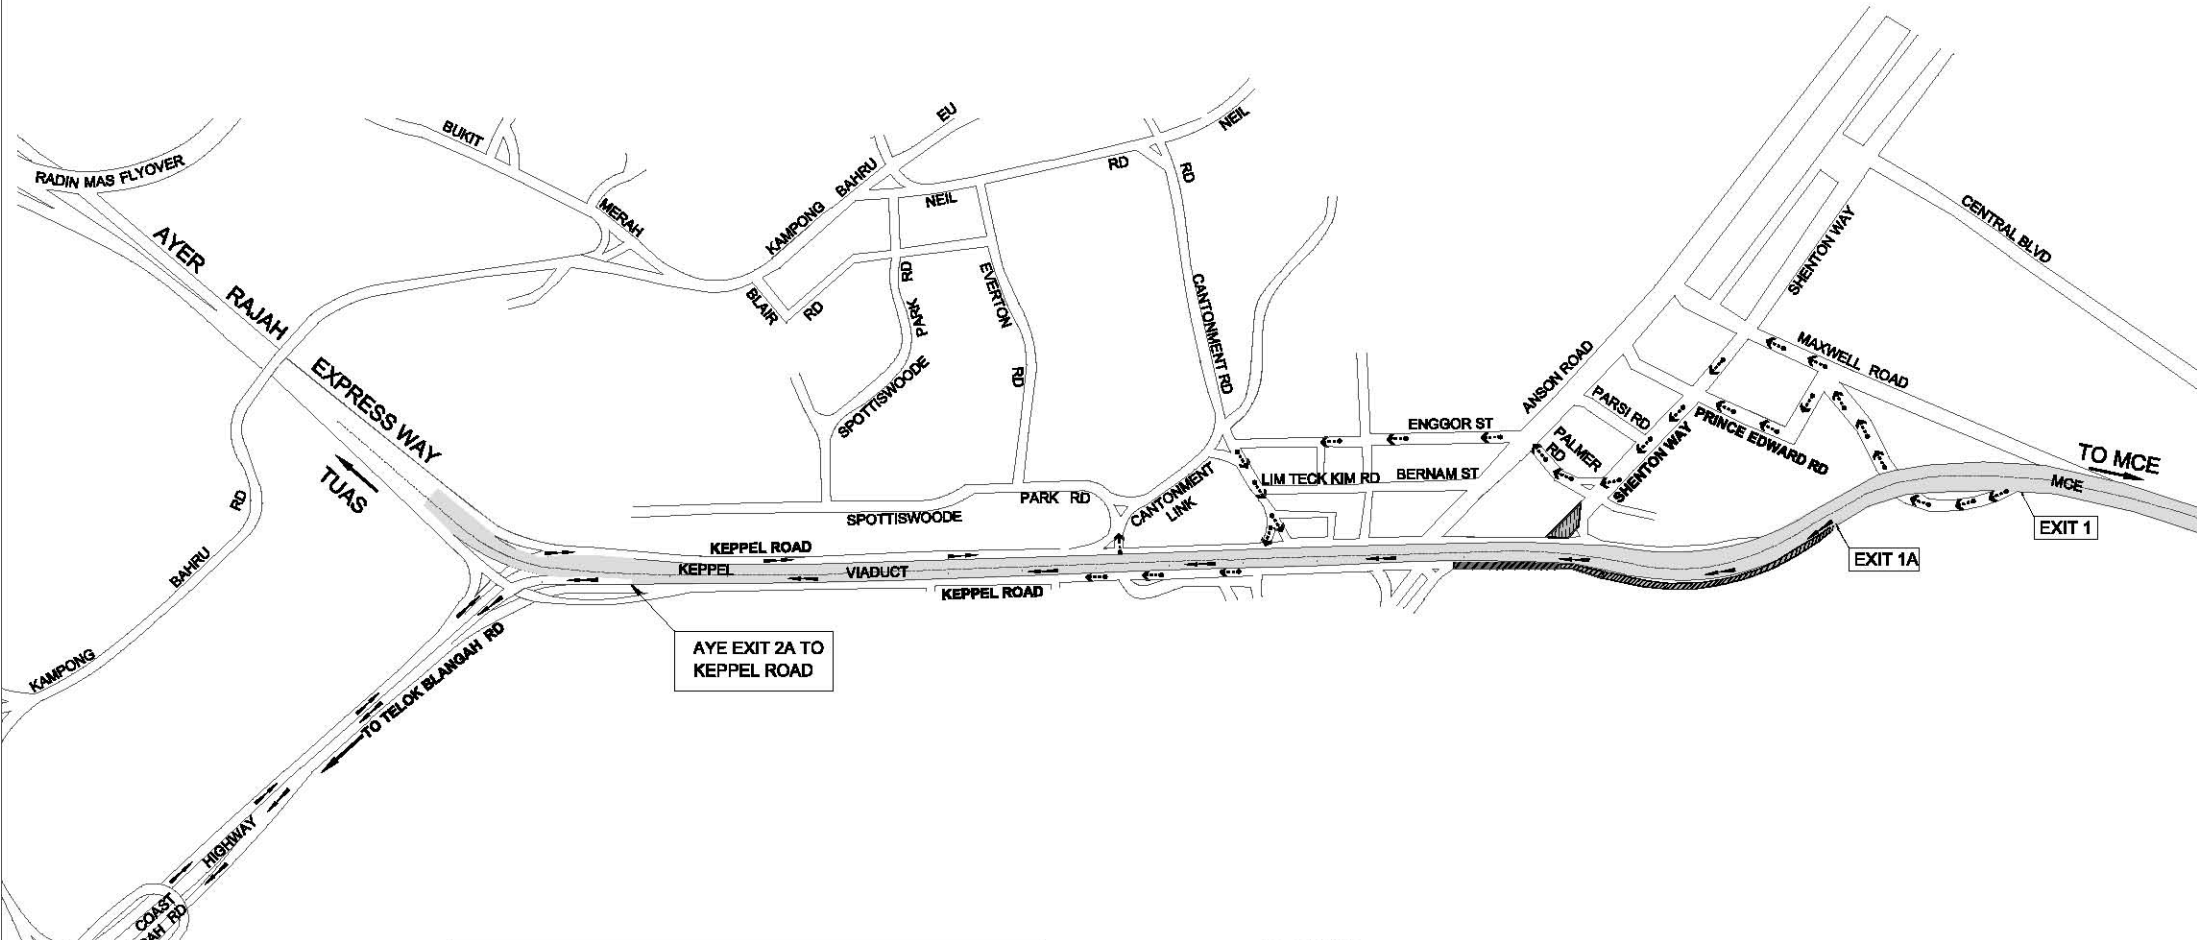

**MAP A - TEMPORARY CLOSURE OF SLIP ROAD TO KEPPEL ROAD FROM MCE ( AYE )- EXIT 1A & KEPPEL ROAD ( TOWARD TELOK BLANGAH ) BETWEEN SHENTON WAY AND ANSON ROAD**

Road Closure on 02 to 08 Dec 2014  
From 01:00 am to 05:00 am

**LEGEND**

-  KEPPEL VIADUCT(ELEVATED)
-  CLOSURE OF SLIP ROAD TO KEPPEL ROAD ( EXIT -1A ) AND KEPPEL ROAD BETWEEN SHENTON WAY AND ANSON ROAD ( TUAS )
-  Route 1 - TO KEPPEL ROAD
-  Route 2 - TO KEPPEL ROAD