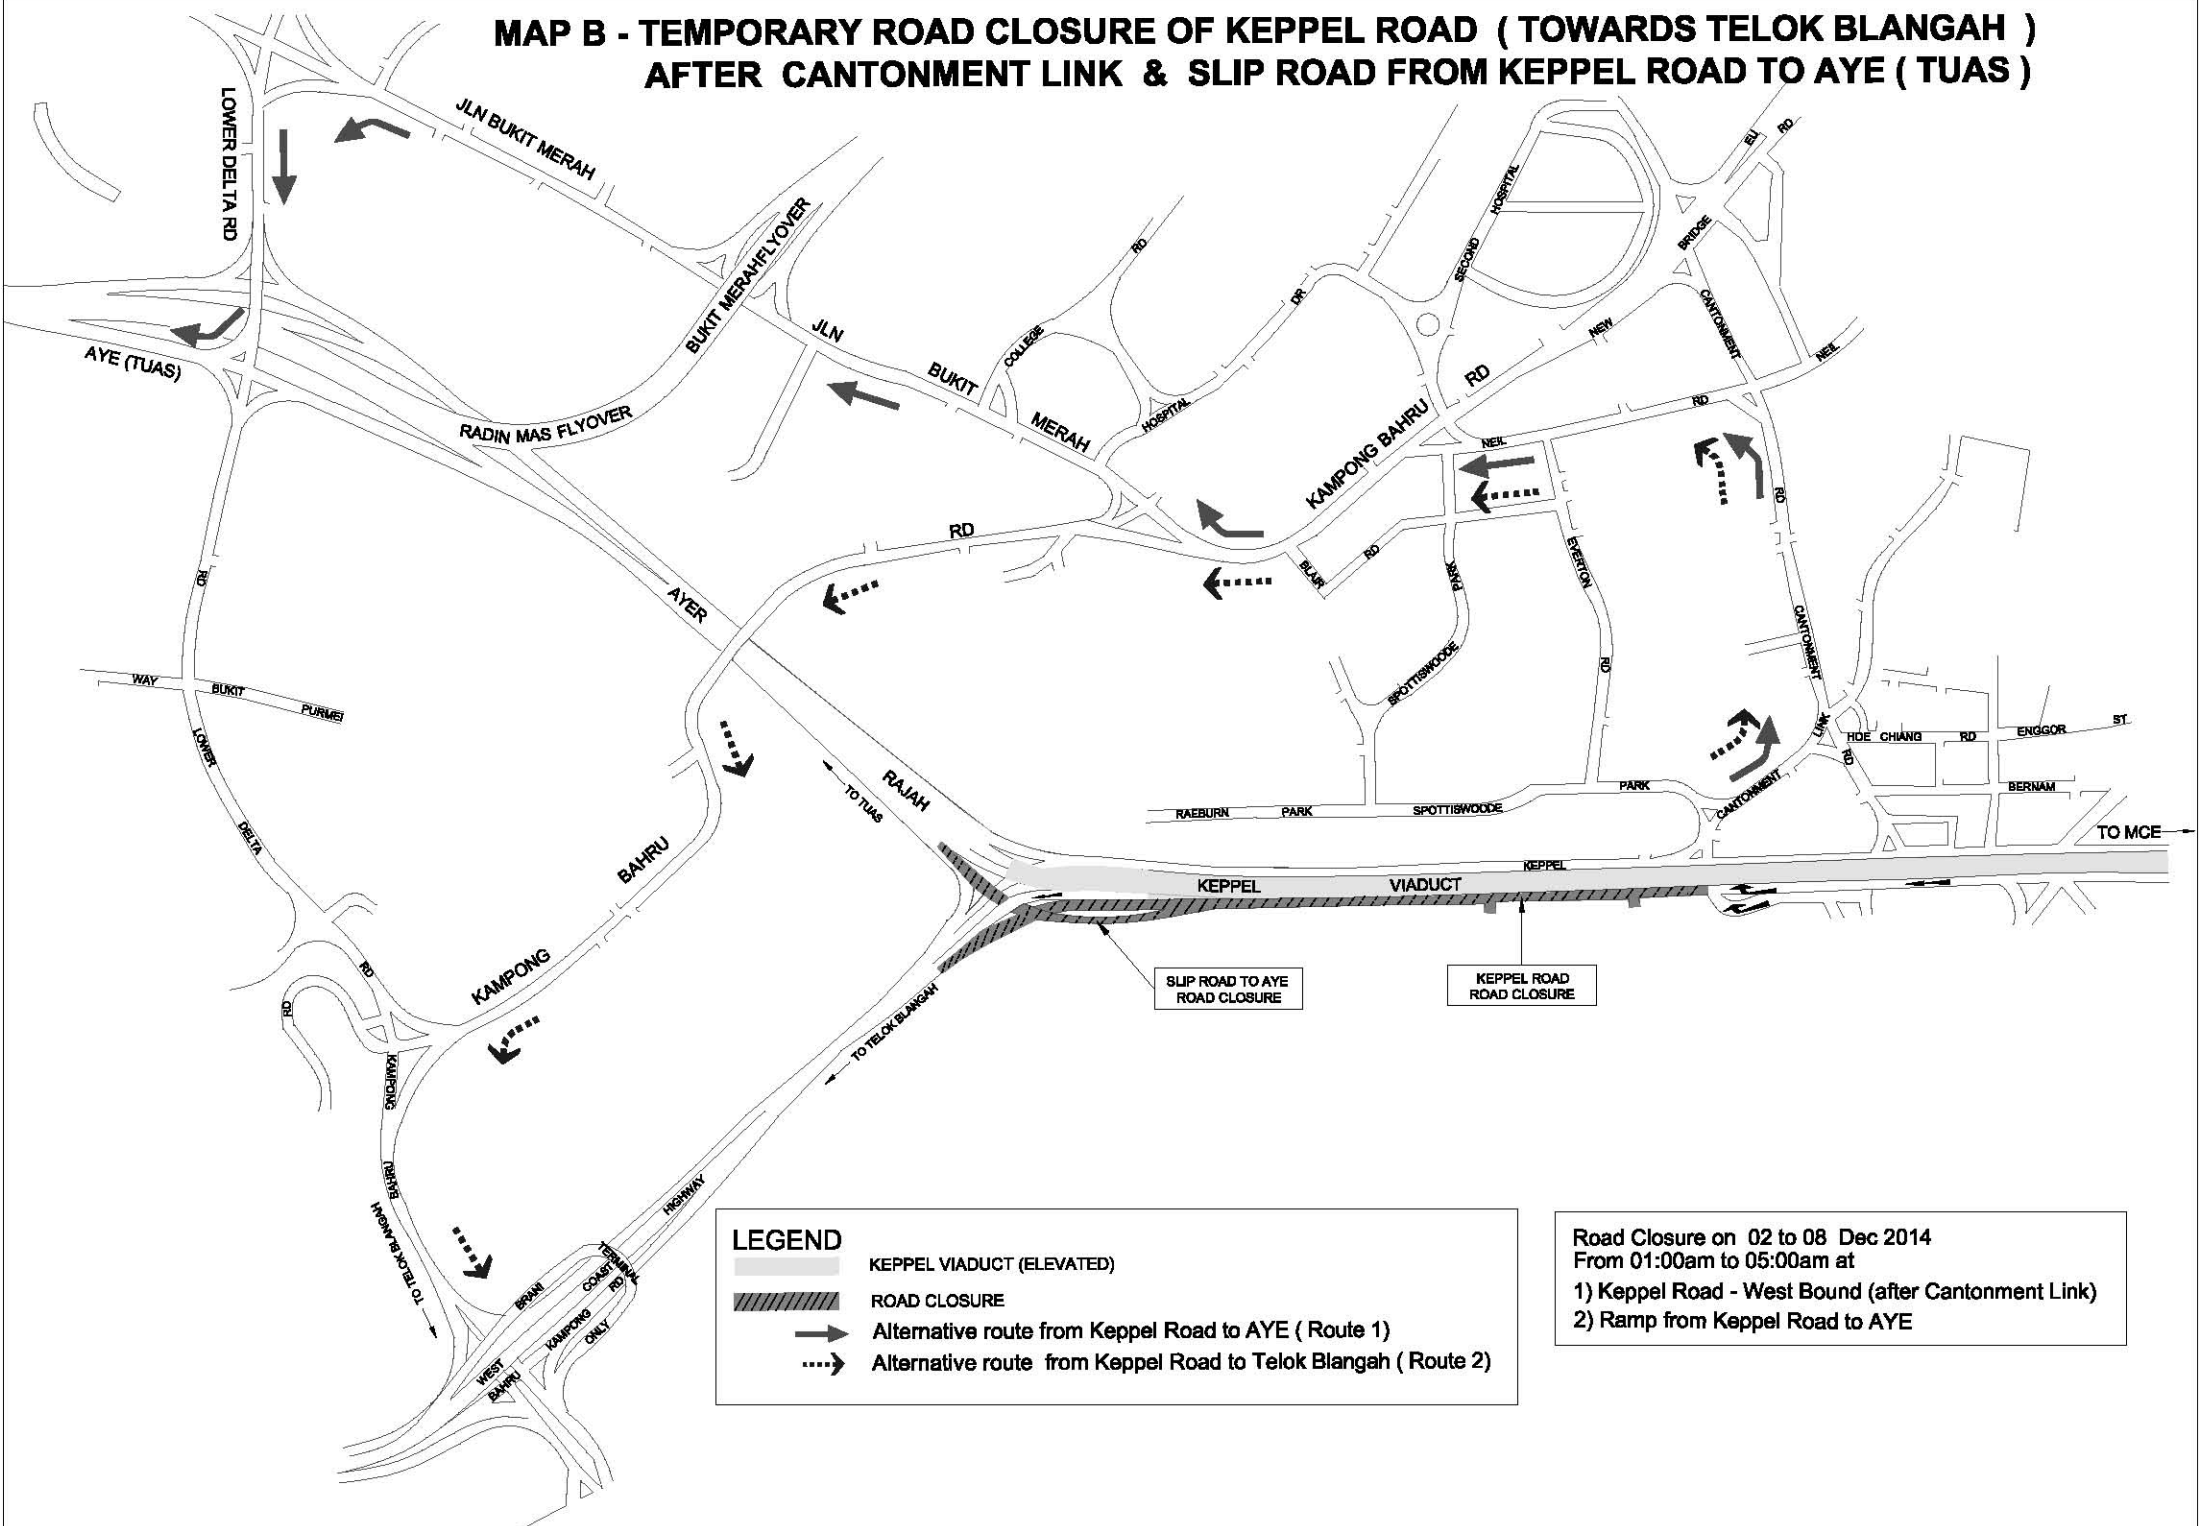

**MAP B - TEMPORARY ROAD CLOSURE OF KEPPEL ROAD (TOWARDS TELOK BLANGAH)
AFTER CANTONMENT LINK & SLIP ROAD FROM KEPPEL ROAD TO AYE (TUAS)**

LEGEND

-  KEPPEL VIADUCT (ELEVATED)
-  ROAD CLOSURE
-  Alternative route from Keppel Road to AYE (Route 1)
-  Alternative route from Keppel Road to Telok Blangah (Route 2)

Road Closure on 02 to 08 Dec 2014
From 01:00am to 05:00am at
1) Keppel Road - West Bound (after Cantonment Link)
2) Ramp from Keppel Road to AYE