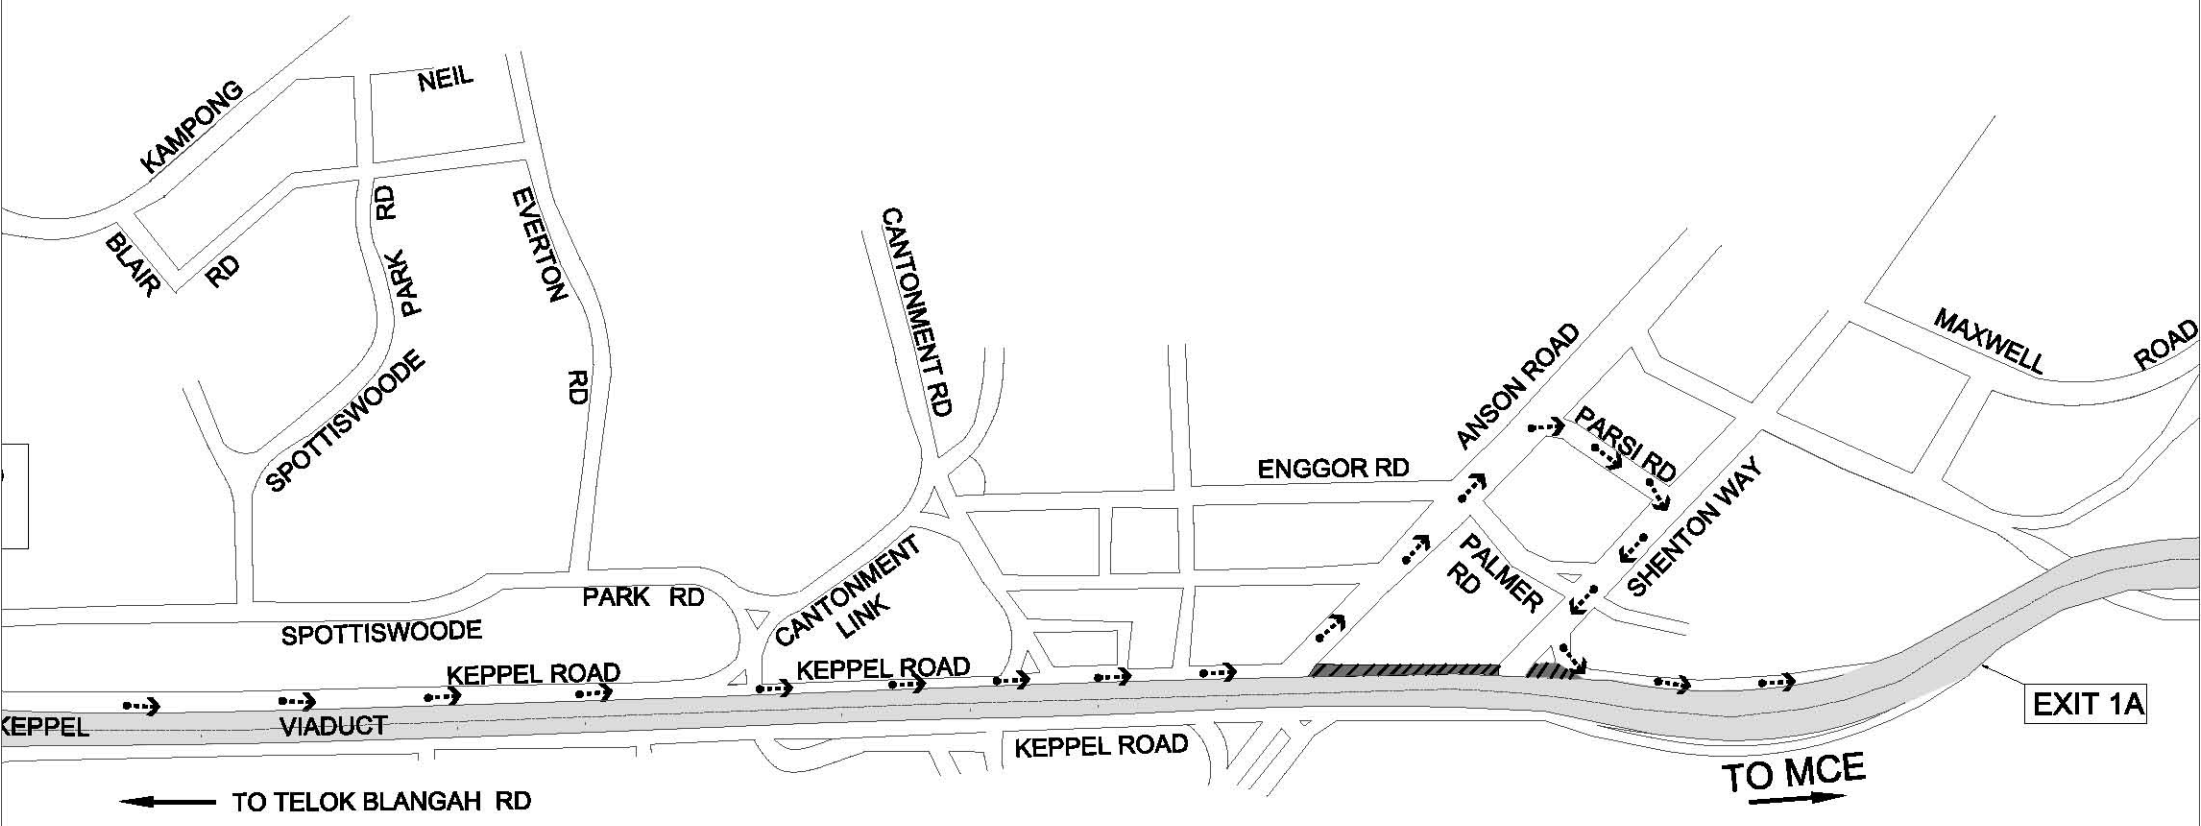

**MAP C - TEMPORARY ROAD CLOSURE OF KEPPEL ROAD ( TOWARDS MCE )  
BETWEEN ANSON ROAD & SHENTON WAY**

Road Closure on 02 to 08 Dec 2014  
From 01:00 am to 05:00 am

- LEGEND**
-  KEPPEL VIADUCT(ELEVATED)
  -  CLOSURE OF AT-GRADE KEPPEL ROAD
  -  Alternative Route for Keppel Road to MCE