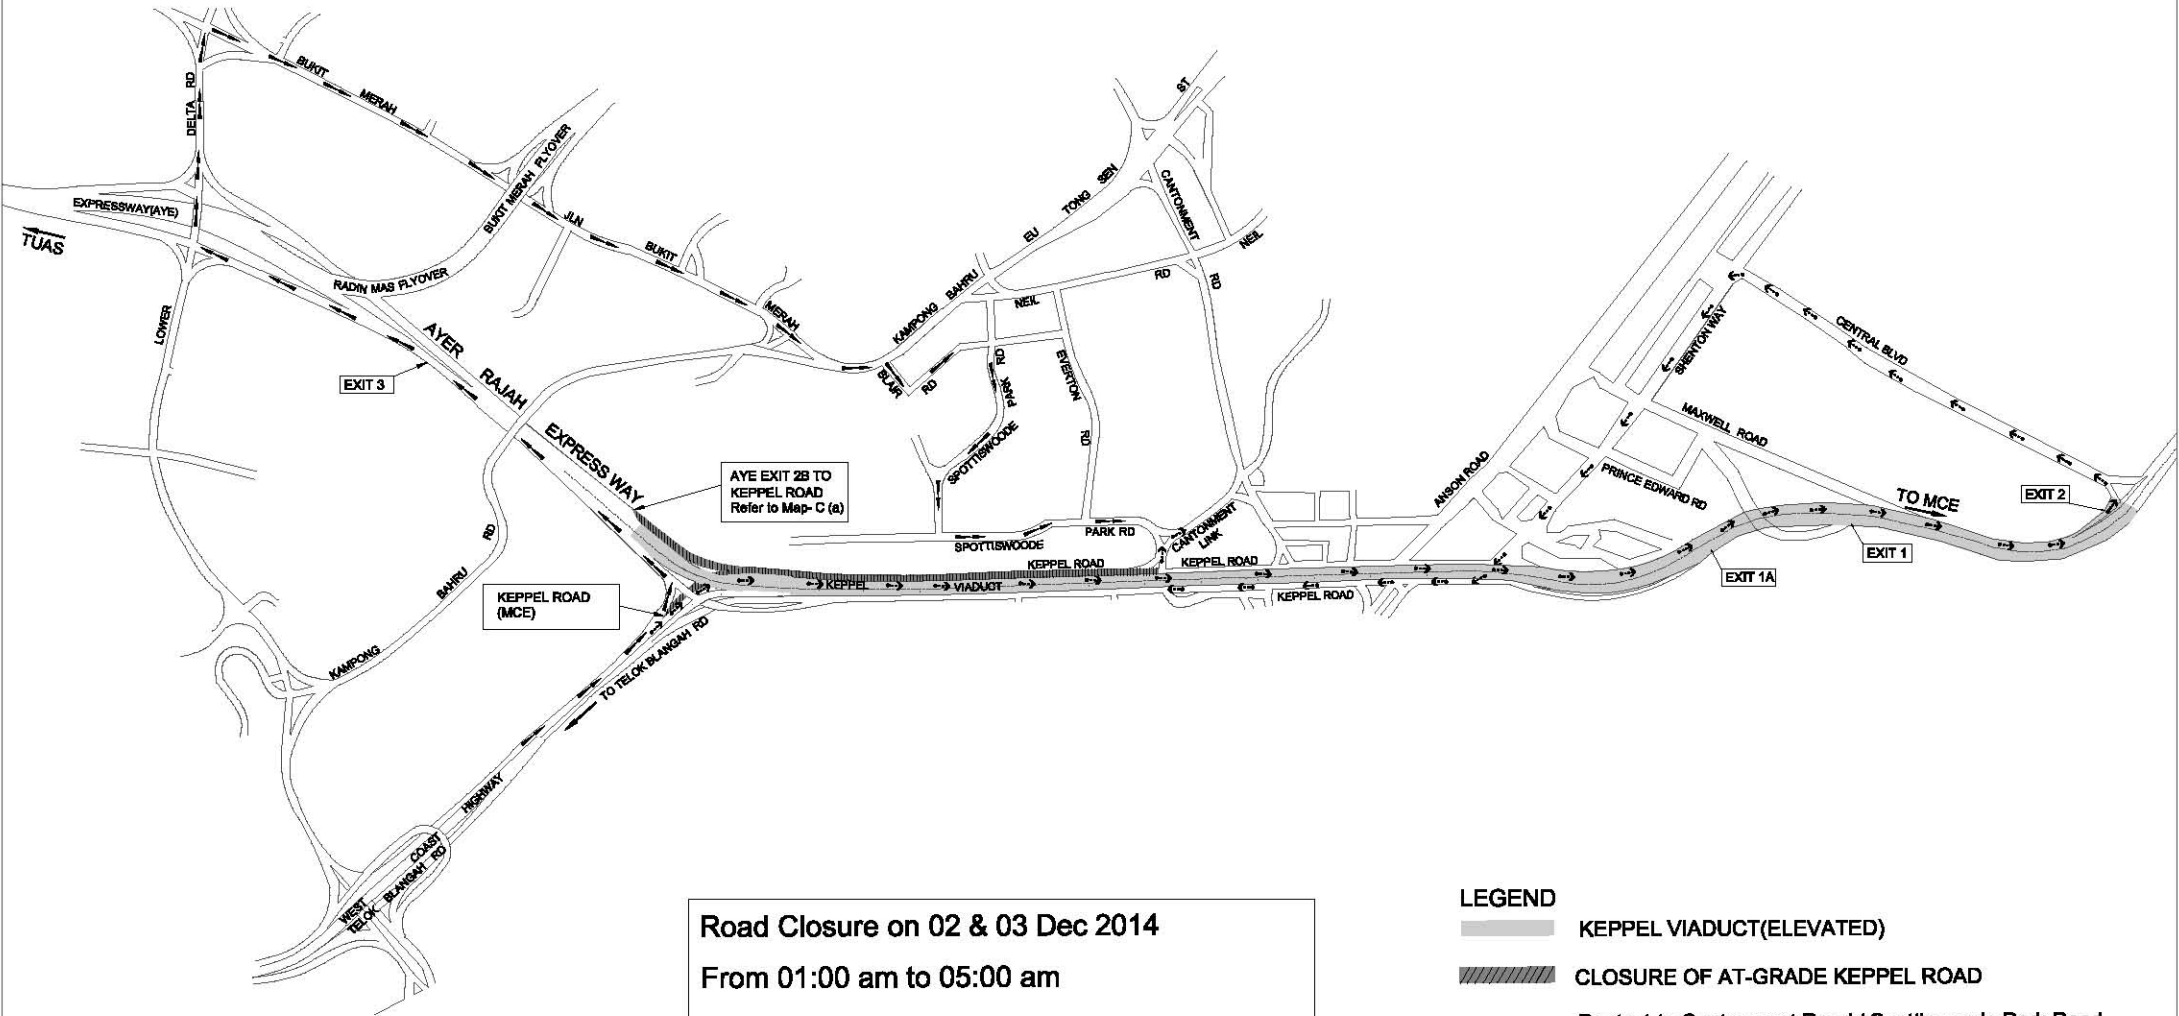

**MAP D ( b ) - TEMPORARY CLOSURE OF KEPPEL ROAD ( TOWARDS MCE )  
AFTER WEST COAST HIGHWAY TO CANTONMENT LINK**

**Road Closure on 02 & 03 Dec 2014**  
From 01:00 am to 05:00 am

- LEGEND**
-  KEPPEL VIADUCT(ELEVATED)
  -  CLOSURE OF AT-GRADE KEPPEL ROAD
  -  Route 1 to Cantonment Road / Spottiswoode Park Road
  -  Route 2 to Cantonment Road / Spottiswoode Park Road