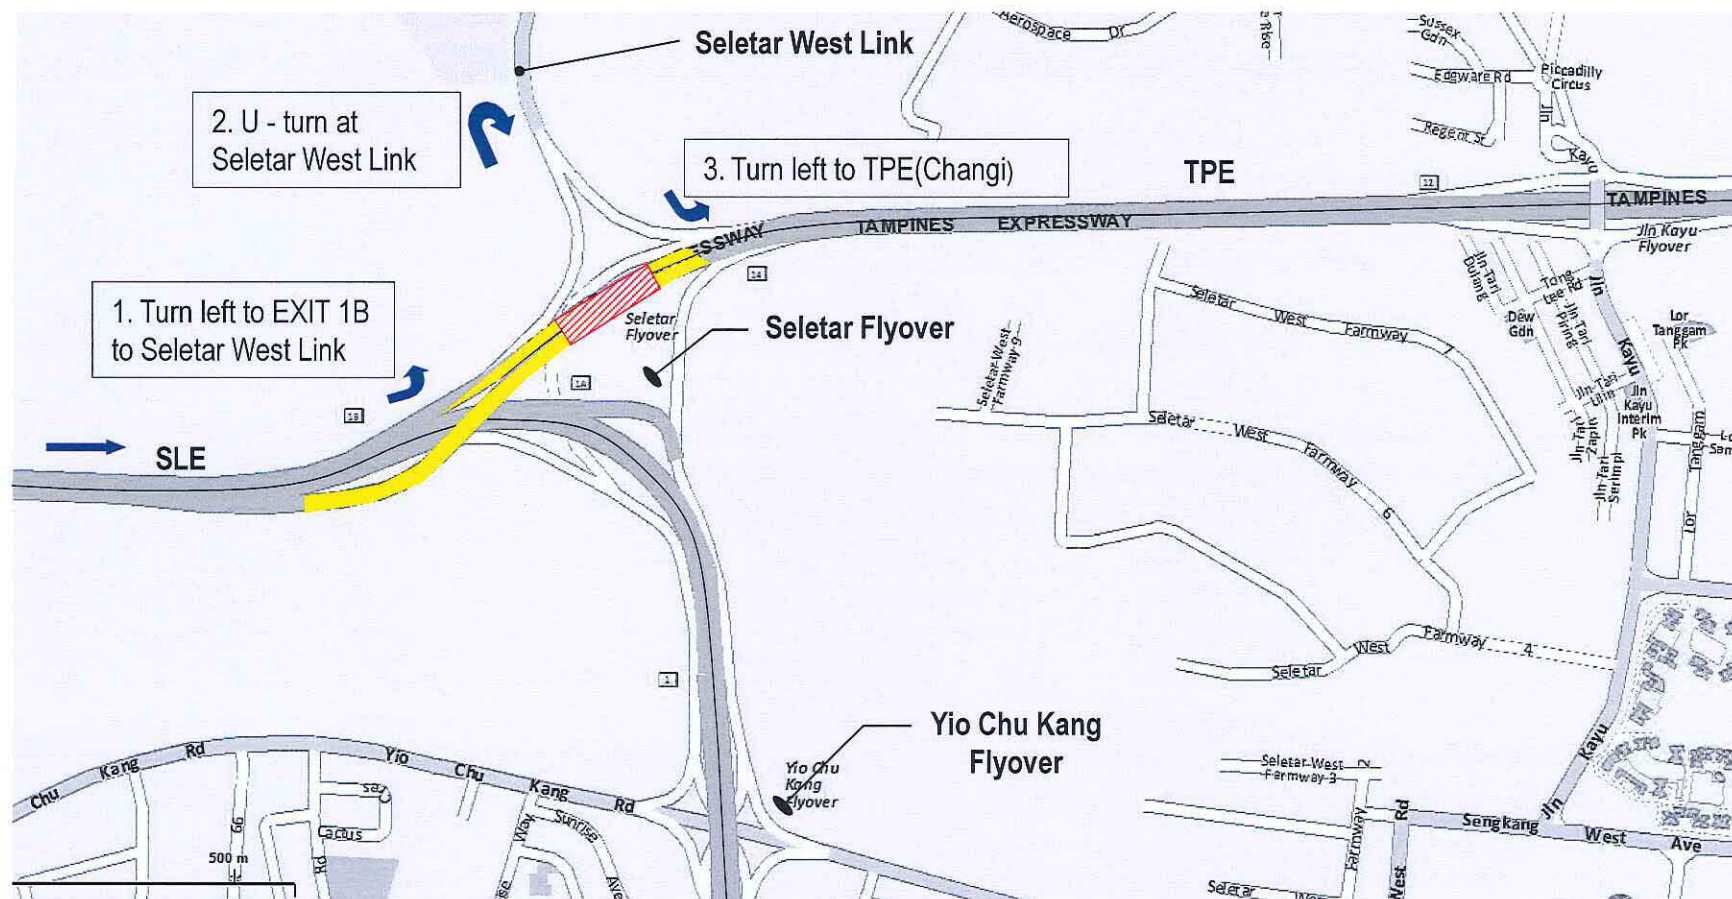

ROAD CLOSURE ALONG SLE TOWARDS TPE(CHANGI) & TPE TOWARDS SLE(BKE)

For Flyover Works on 22 to 23 July 2014 from 0100 hrs to 0500 hrs

Alternative route for traffic from SLE to TPE(Changi)

LEGEND

- Road Closure 
- Flyover Works Location 
- Alternative Route 

ROAD CLOSURE ALONG SLE TOWARDS TPE(CHANGI) & TPE TOWARDS SLE(BKE)

For Flyover Works on 22 to 23 July 2014 from 0100 hrs to 0500 hrs

Alternative route for traffic from TPE to SLE(BKE)

LEGEND

Road Closure

Flyover Works Location

Alternative Route