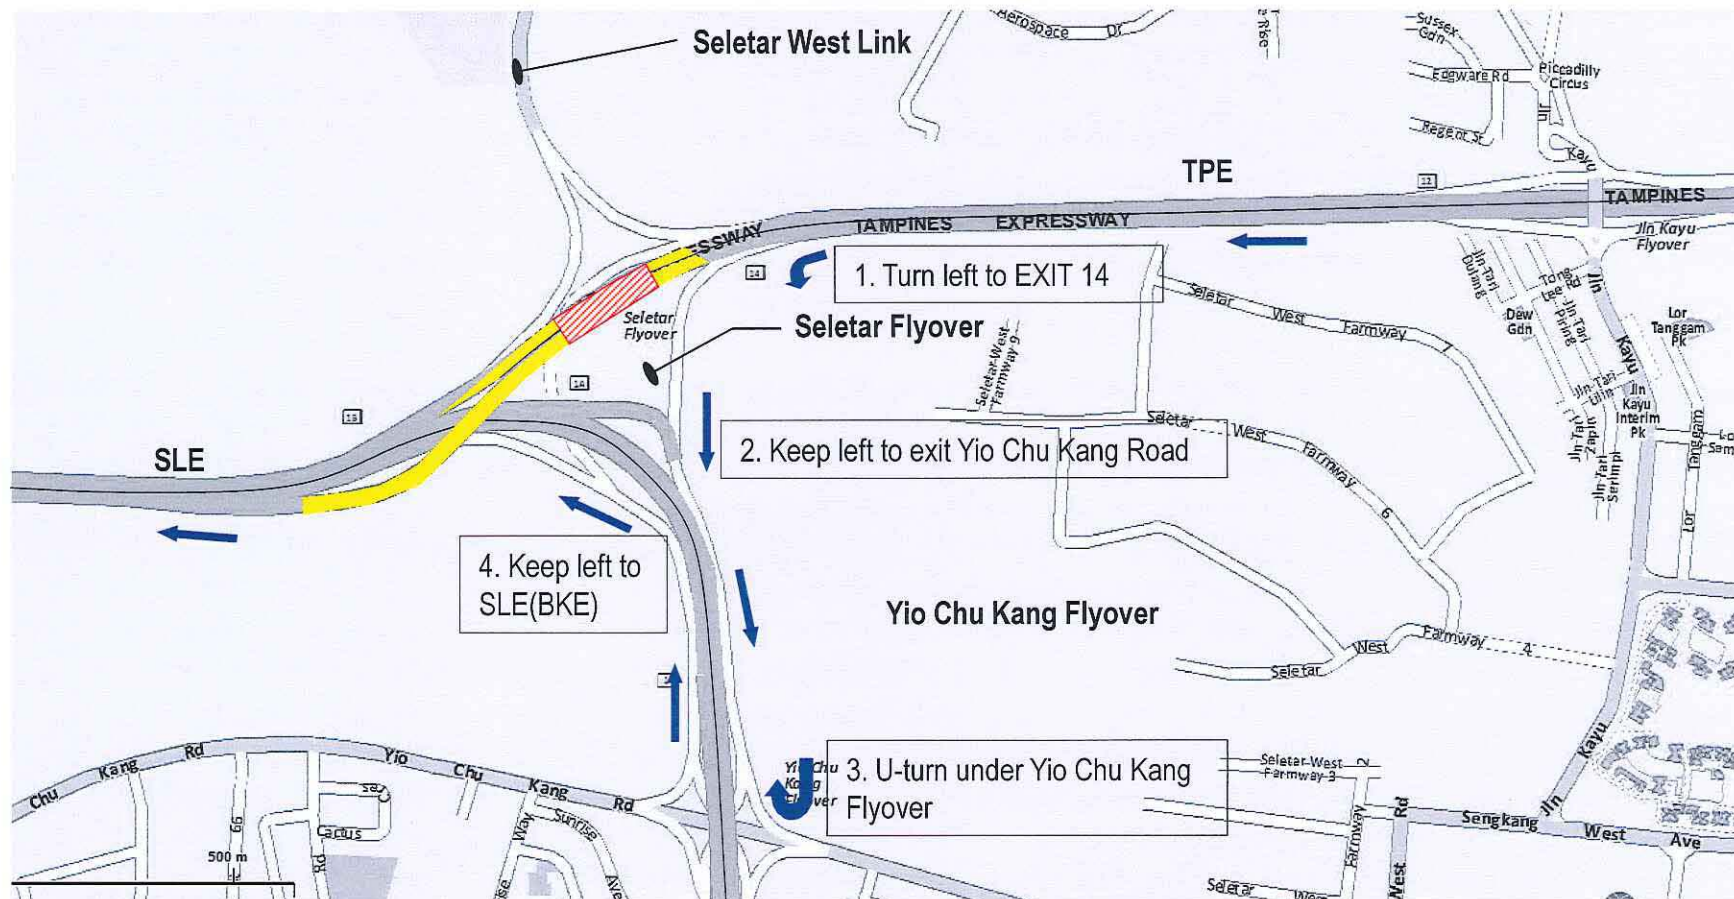

ROAD CLOSURE ALONG SLE TOWARDS TPE(CHANGI) & TPE TOWARDS SLE(BKE)

For Flyover Works on 22 to 23 July 2014 from 0100 hrs to 0500 hrs

Alternative route for traffic from SLE to TPE(Changi)

LEGEND

- Road Closure 
- Flyover Works Location 
- Alternative Route 

ROAD CLOSURE ALONG SLE TOWARDS TPE(CHANGI) & TPE TOWARDS SLE(BKE)

For Flyover Works on 22 to 23 July 2014 from 0100 hrs to 0500 hrs

Alternative route for traffic from TPE to SLE(BKE)

LEGEND

Road Closure

Flyover Works Location

Alternative Route