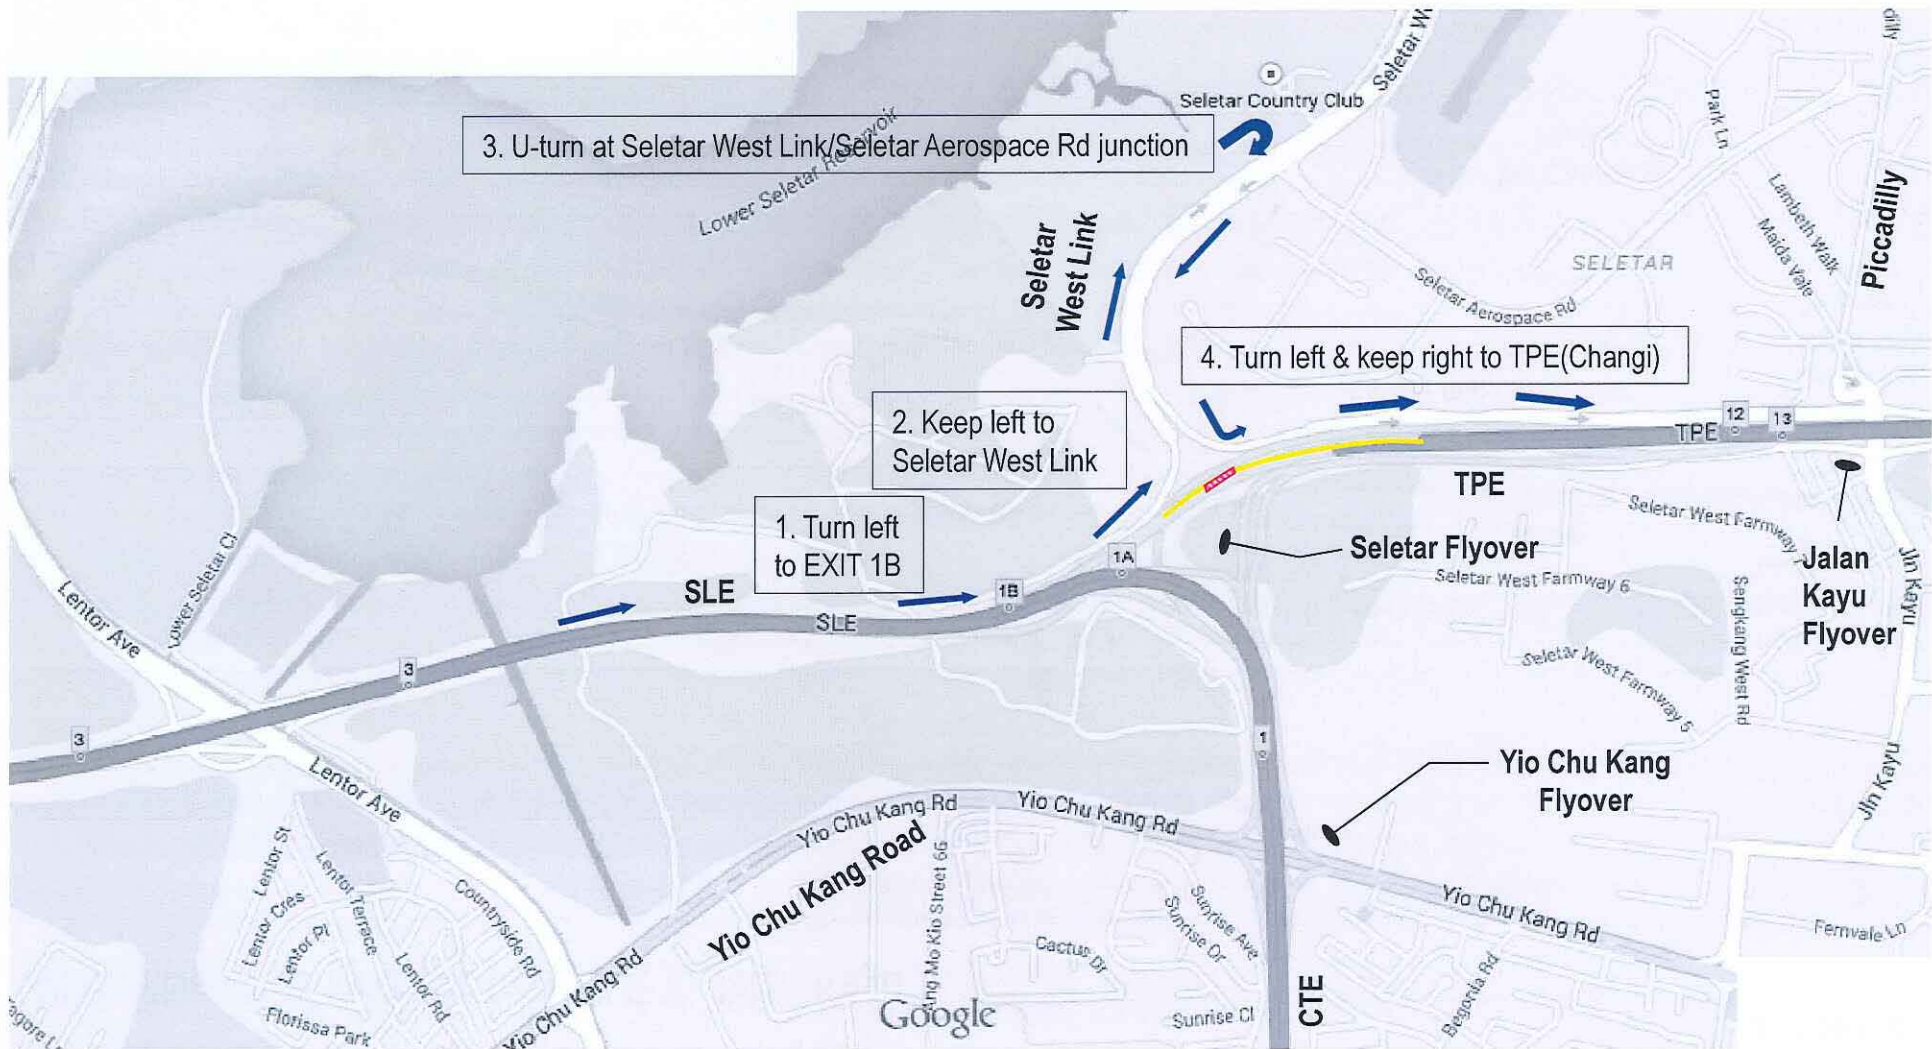

ROAD CLOSURE OF SLE TOWARDS TPE(CHANGI) / JALAN KAYU

On 3 to 5 March 2015 from 0100 hrs to 0500 hrs

Annex 1

Alternative route for traffic from SLE to TPE(Changi)

LEGEND

Road Closure

Works Location

Alternative Route