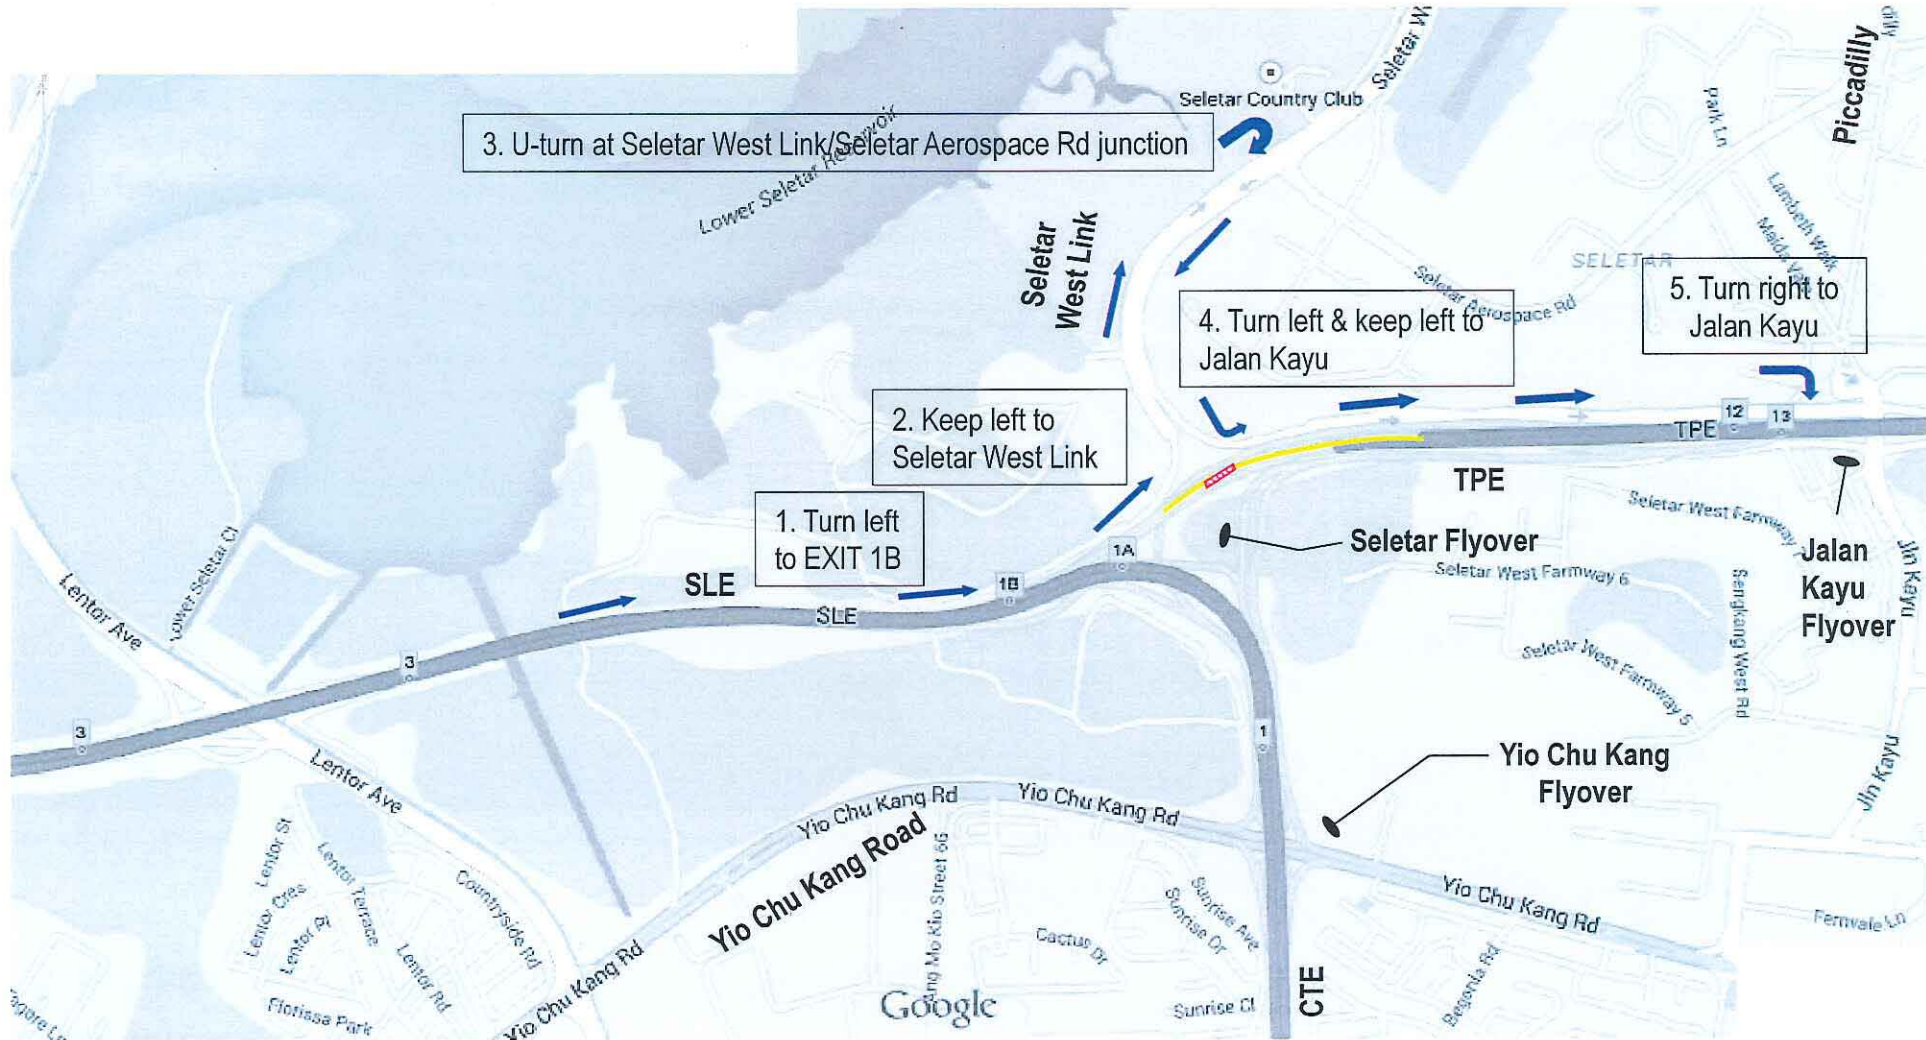

# ROAD CLOSURE OF SLE TOWARDS TPE(CHANGI) / JALAN KAYU

On 3 to 5 March 2015 from 0100 hrs to 0500 hrs

Annex 2

Alternative route for traffic from SLE to Jalan Kayu

## LEGEND

Road Closure

Works Location

Alternative Route